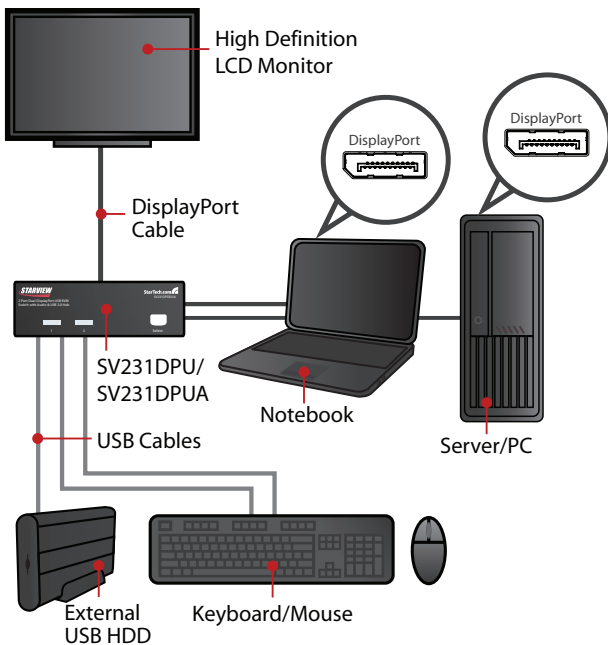

Desktop KVM

VGA, DVI, HDMI, and DisplayPort KVMs

A huge selection of KVMs including unique multi-monitor versions for demanding multimedia applications.

MULTI-MONITOR KVMs

# of Ports	Input Interface	Video	Audio	Part Number
2, 4 Ports	PS/2	VGA + VGA, Dual Monitor	No	SV221DD/SV421DD
2, 4 Ports	USB	DVI + DVI, Dual Monitor	Yes	SV231DD2DUA/SV431DD2DUA
2, 4 Ports	USB	VGA + DVI, Dual Monitor	Yes	SV231DDVDUA/SV431DDVDUA
2 Ports	USB	DVI + DVI + DVI + DVI, Quad Monitor	Yes	SV231QDVIUA

USB KVMs

# of Ports	Input Interface	Video	Audio	Features	Part Number
2 Ports	USB	VGA	Yes	Ultra compact on a cable	SV215MICUSBA
2 Ports	USB	DVI	Yes	Ultra compact on a cable	SV215MICDVI
2, 4 Ports	USB	VGA	Yes	Kit with cables	SV211KUSB/SV411KUSB
2, 4 Ports	USB	DVI	Yes	Kit with cables	SV211KDVI
2, 4 Ports	USB	VGA	No	Professional Series	SV231USB/SV431DUSBU
4 Ports	USB	VGA	Yes	Professional Series	SV431USBA
2, 4 Ports	USB	VGA	Yes	Built-in Ethernet Network Hub	SV231USBAN/SV431USBAN
2, 4 Ports	USB	DVI	Yes	Built-in USB 2.0 hub	SV231UADVI/SV431UADVI
2, 4 Ports	USB	DVI Dual-Link	Yes	High resolution 2560x1600	SV231DVIUAHR/SV431DVIUAHR

Ideal for switching between a PC and Notebook