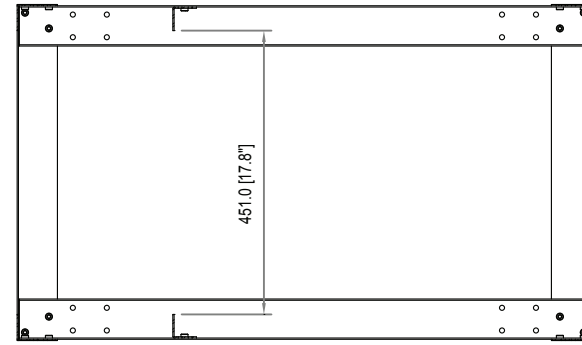

# 12U 4 Post Server Equipment Open Frame Rack Cabinet w/ Adjustable Posts & Casters

4POSTRACK12A

A-A Section