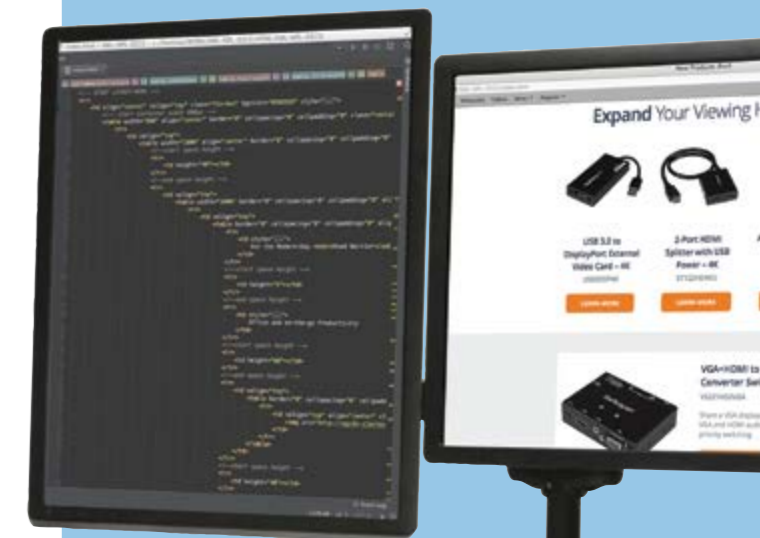

Designed for the future

USB-C currently supports data speeds up to USB 3.1 (10 Gbps). Designed to scale as faster data speeds evolve.

Coming in Summer 2015

Exciting new USB-C products from StarTech.com

USB Type-C and USB-C are trademarks of USB Implementers Forum.

Neatly Store, Mount, and Control Your Equipment

We provide equipment mounting and control solutions not only for the server room, but also for those areas that customers and the public visit, where elegance also matters. In the boardroom or the classroom, in the lobby or at your desk – or in the server room – **we can help you.**

Store

Quiet & Stylish Server Cabinet

RKWOODCAB12

Store IT equipment discreetly in the office or classroom. The insulation ensures minimal noise, while the fans and airflow design ensure maximum cooling. Plus, front and rear key-locks prevent unauthorized access.

12U Server Rack adjustable depth with open frame

4POSTRACK12U

Store your servers, network, and telecommunications equipment in a sturdy 4-post rack. Offers easy-to-read markings for rack units and depth. Includes casters, levelers, and cable management hooks.

2U Server Rack Shelf sliding and vented

UNISLDSHF192

Add a vented, sliding shelf with cable management into virtually any 4-post server rack or cabinet. With adjustable mounting depths.

Mount

Articulating Mounting Arm for Two Displays

ARMDUAL

Mount two displays to the side of your desk or table with a wide range of adjustment capability. For viewing long pages or blocks of code without scrolling. The dual arm also supports landscape to portrait display rotation for either monitor.