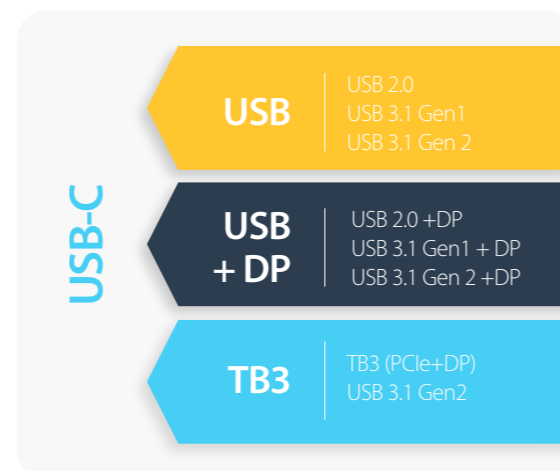

For USB-C cables that do it all, check out our full selection of Thunderbolt 3 cables at: www.startech.com/eu/tb3-cables

Thunderbolt 3: More speed, more pixels, more power and more protocols - all in one technology.

Coming Soon

Extend your Thunderbolt 3 laptop to two high resolution displays with **Thunderbolt 3 Dual Display Adapters**.

TB32HD2 HDMI Dual 4K video
TB32DP2 DisplayPort Single 5K monitor

Use first-generation Thunderbolt and Thunderbolt 2 devices with your new Thunderbolt 3 computer or laptop with this **Legacy Adapter**.

TBT3TBTADAP

USB-C: The Next Generation of Connectivity

Setup a functional workstation wherever you are with a **USB-C Multifunction Adapter**.
DKT30CHV

Connect USB-C equipped laptops to virtually any display, monitor or projector with our **USB-C Display Adapters**.

CDPVGDVHMDMP VGA DVI HDMI Mini DP
CDP2VGA VGA
CDP2HD HDMI
CDP2DVI DVI

USB-C can support: USB 3.1 and 2.0 Power delivery DisplayPort 1.2 Thunderbolt 3

For more information on USB-C and Thunderbolt 3, please visit: www.startech.com/eu/usb-c