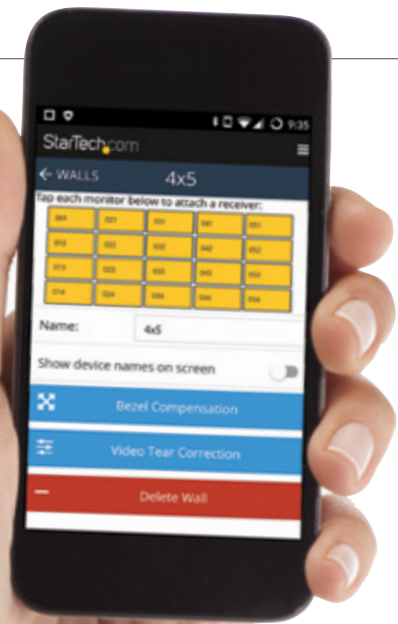

# The Modern Boardroom

Meetings run more smoothly when your boardroom has the right connectivity products with minimum clutter.

Share your laptop screens, using a variety of connection options, with our **Conference Table Box**.

BOX4HDECP

Make connections easier for everyone with our **HDMI, DisplayPort or Mini DisplayPort to HDMI cable**.

DPMDPHD2HD

Learn more about boardroom setups:  
[www.startech.com/eu/boardroom](http://www.startech.com/eu/boardroom)

# Manage and Control Digital Signage

With digital signage, you can display information, images and animation in an eye-catching way that will captivate and intrigue your customers to increase brand awareness and sales.

## Manage signage from your smartphone

Creating a digital signage display or video wall can be a time-consuming and confusing process. **The Video Switching and Wall Control App** provides you with an easy-to-use interface to set up, control, and customize digital signage solutions. It automatically adjusts and configures content according to the setup, and enables you to control and change the content to create your ideal solution.