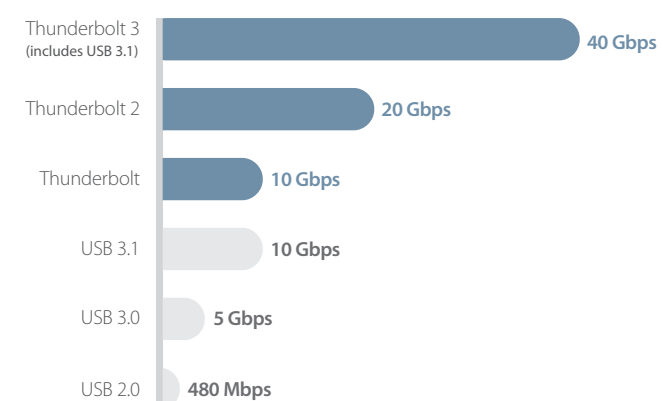

Bandwidth

Thunderbolt 3 products from StarTech.com