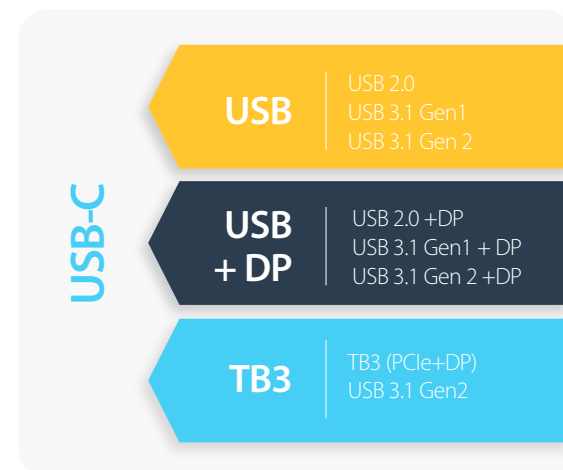

Thunderbolt 3: More speed, more pixels, more power and more protocols - all in one technology.

NEW!

USB-C: The Next Generation of Connectivity

USB-C can support: USB 3.1 and 2.0 Power delivery DisplayPort 1.2 Thunderbolt 3