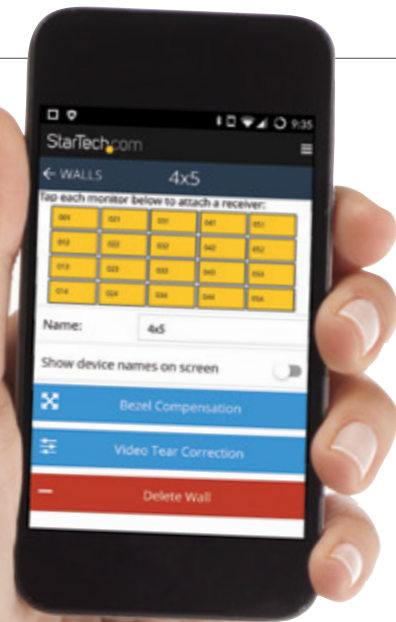

Share your laptop screens, using a variety of connection options, with our **Conference Table Box**.
BOX4HDECP

Make connections easier for everyone with our **HDMI, DisplayPort or Mini DisplayPort to HDMI cable**.
DPMDPHD2HD

Learn more about boardroom setups:
www.startech.com/boardroom

Manage and Control Digital Signage

With digital signage, you can display information, images and animation in an eye-catching way that will captivate and intrigue your customers to increase brand awareness and sales.

Manage signage from your smartphone

Free App

Creating a digital signage display or video wall can be a time-consuming and confusing process. **The Video Switching and Wall Control App** provides you with an easy-to-use interface to set up, control, and customize digital signage solutions. It automatically adjusts and configures content according to the setup, and enables you to control and change the content to create your ideal solution.