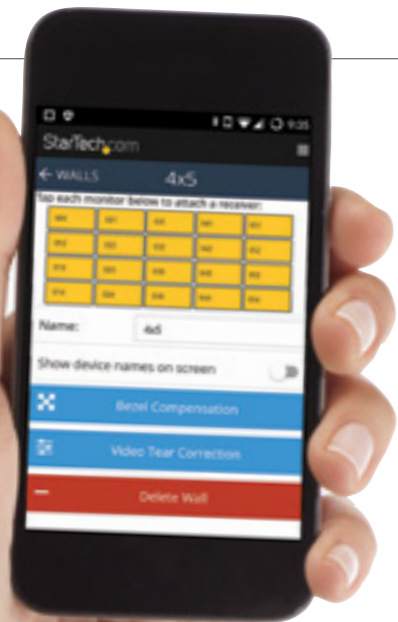

Share your laptop screens, using a variety of connection options, with our **Conference Table Box**.

BOX4HDECP

Make connections easier for everyone with our **HDMI, DisplayPort or Mini DisplayPort to HDMI cable**.

DPMDPHD2HD

Learn more about boardroom setups:
www.startech.com/eu/boardroom

Manage and Control Digital Signage

With digital signage, you can display information, images and animation in an eye-catching way that will captivate and intrigue your customers to increase brand awareness and sales.

Manage signage from your smartphone

Free App

Creating a digital signage display or video wall can be a time-consuming and confusing process. **The Video Switching and Wall Control App** provides you with an easy-to-use interface to set up, control, and customize digital signage solutions. It automatically adjusts and configures content according to the setup, and enables you to control and change the content to create your ideal solution.

Designed to work with our HDMI over IP Distribution Kit

Set up a video wall with ease

You can put together a complete digital signage setup with this **HDMI® Over IP Distribution Kit**. These products work together to send HDMI audio/video signals over a network, to up to 100 displays. You can configure and control the video wall with our **mobile app**.