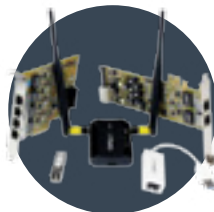

Networking IO

Media Converters & Extenders
Network Adapter Cards
Wireless Network Adapters
Ethernet Switches
Network Print Servers
Outdoor Wireless Access Points