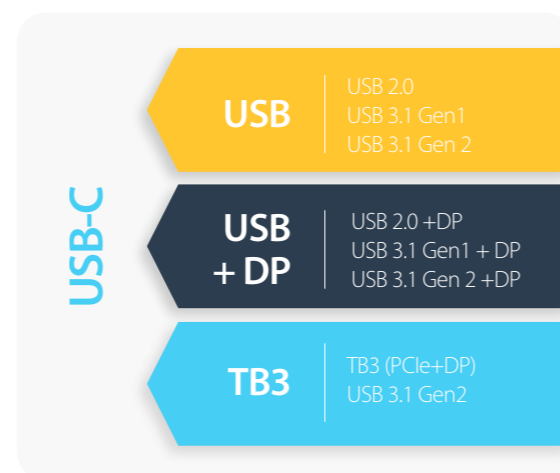

For USB-C cables that do it all, check out our full selection of Thunderbolt 3 cables at: www.startech.com/eu/tb3-cables

Thunderbolt 3: More speed, more pixels, more power and more protocols - all in one technology.

Coming Soon

USB-C: The Next Generation of Connectivity

USB-C can support: USB 3.1 and 2.0 Power delivery DisplayPort 1.2 Thunderbolt 3