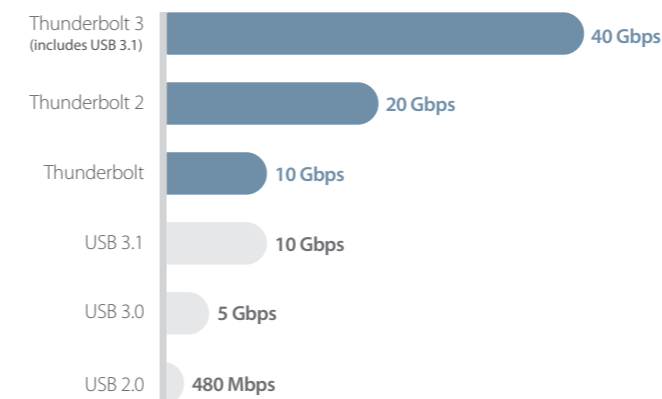

Bandwidth

Thunderbolt 3 products from StarTech.com