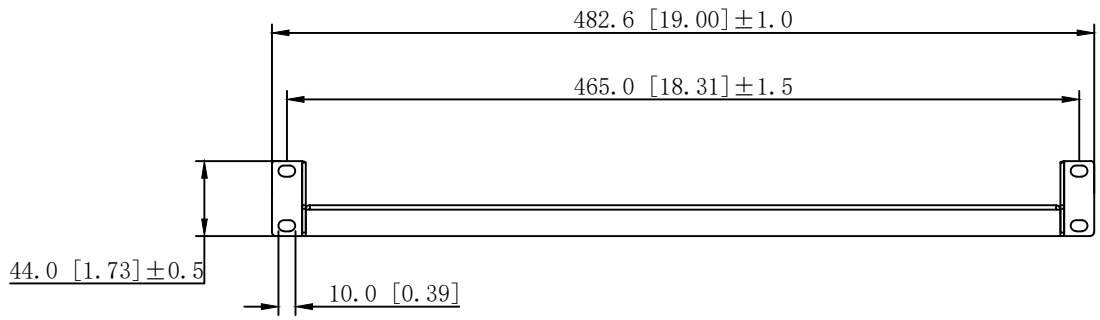

8 7 6 5 4 3 2 1

F  
E  
D  
C  
B  
A

THIRD ANGLE PROJECTION

**GENERAL NOTES**

DIMENSIONS ARE IN MM - DO NOT SCALE  
THIS DOCUMENT CONTAINS CONFIDENTIAL, PROPRIETARY INFORMATION THAT IS PROPERTY OF STARTECH.COM

PRODUCT ID	12S-CABLE-LACING-BAR		
DESCRIPTION	1U Rack Mountable Cable Lacing Bar w/Adjustable Depth		
<b>DO NOT SCALE</b>	<b>SHEET: 1 OF: 1</b>	<b>UPLOAD DATE: 1/28/2025</b>	

8 7 6 5 4 3 2 1