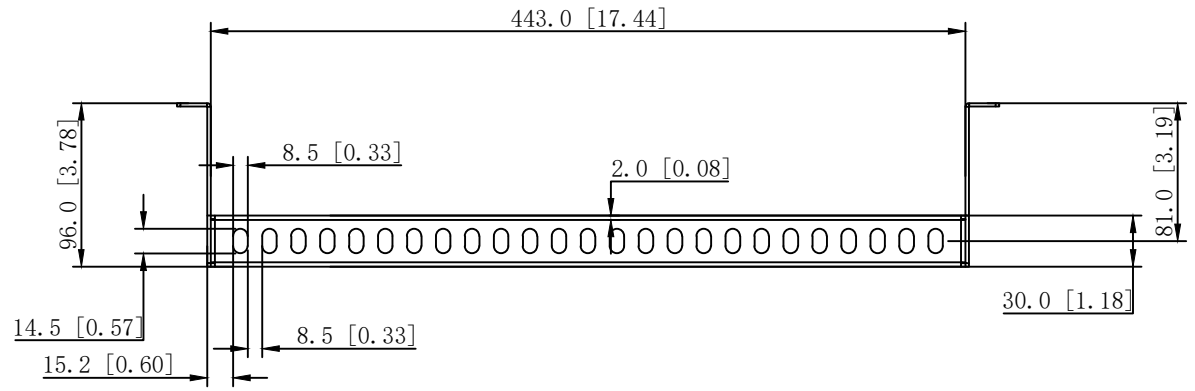

8 7 6 5 4 3 2 1

F  
E  
D  
C  
B  
A

THIRD ANGLE PROJECTION

**GENERAL NOTES**

DIMENSIONS ARE IN MM - DO NOT SCALE  
THIS DOCUMENT CONTAINS CONFIDENTIAL, PROPRIETARY INFORMATION THAT IS PROPERTY OF STARTECH.COM

PRODUCT ID	12S-CABLE-LACING-BAR		
DESCRIPTION	1U Rack Mountable Cable Lacing Bar w/Adjustable Depth		
<b>DO NOT SCALE</b>	<b>SHEET: 1 OF: 1</b>	<b>UPLOAD DATE: 1/28/2025</b>	

8 7 6 5 4 3 2 1