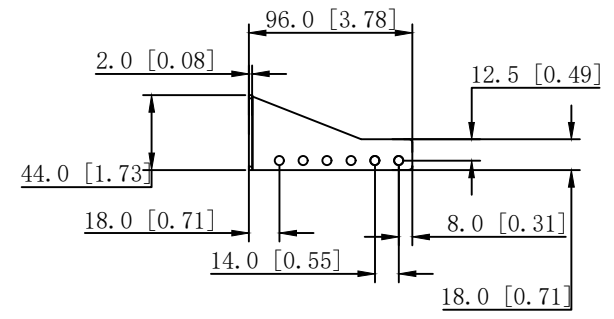

8 7 6 5 4 3 2 1

F  
E  
D  
C  
B  
A

THIRD ANGLE PROJECTION

**GENERAL NOTES**

DIMENSIONS ARE IN MM - DO NOT SCALE  
THIS DOCUMENT CONTAINS CONFIDENTIAL, PROPRIETARY INFORMATION THAT IS PROPERTY OF STARTECH.COM

PRODUCT ID	12S-CABLE-LACING-BAR		
DESCRIPTION	1U Rack Mountable Cable Lacing Bar w/Adjustable Depth		
<b>DO NOT SCALE</b>	<b>SHEET: 1 OF: 1</b>	<b>UPLOAD DATE: 1/28/2025</b>	

8 7 6 5 4 3 2 1