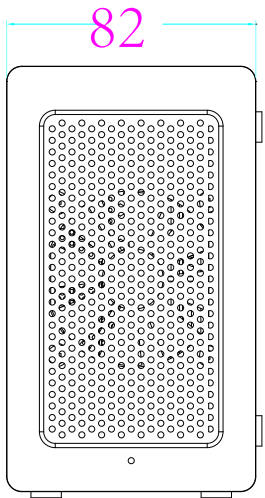

8 7 6 5 4 3 2 1

F
E
D
C
B
A

THIRD ANGLE PROJECTION

GENERAL NOTES

DIMENSIONS ARE IN MM - DO NOT SCALE
THIS DOCUMENT CONTAINS CONFIDENTIAL,
PROPRIETARY INFORMATION THAT IS
PROPERTY OF STARTECH.COM

PRODUCT ID	2TBT3-PCIE-ENCLOSURE		
DESCRIPTION	Thunderbolt 3 PCIe Expansion Chassis		
DO NOT SCALE	SHEET: 1 OF 2	UPLOAD DATE: 1/30/2026	

8 7 6 5 4 3 2 1

8

7

6

5

4

3

2

E

D

C

B

A

THIRD ANGLE PROJECTION

GENERAL NOTES

DIMENSIONS ARE IN MM - DO NOT SCALE