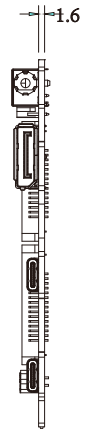

8 7 6 5 4 3 2 1

F
E
D
C
B
A

THIRD ANGLE PROJECTION

GENERAL NOTES

DIMENSIONS ARE IN MM - DO NOT SCALE
THIS DOCUMENT CONTAINS CONFIDENTIAL,
PROPRIETARY INFORMATION THAT IS
PROPERTY OF STARTECH.COM

PRODUCT ID	2TBT3-PCIE-ENCLOSURE		
DESCRIPTION	Thunderbolt 3 PCIe Expansion Chassis		
DO NOT SCALE	SHEET: 1 OF 2	UPLOAD DATE: 1/30/2026	

8 7 6 5 4 3 2 1

8

7

6

5

4

3

2

E

D

C

B

A

THIRD ANGLE PROJECTION

GENERAL NOTES

DIMENSIONS ARE IN MM - DO NOT SCALE