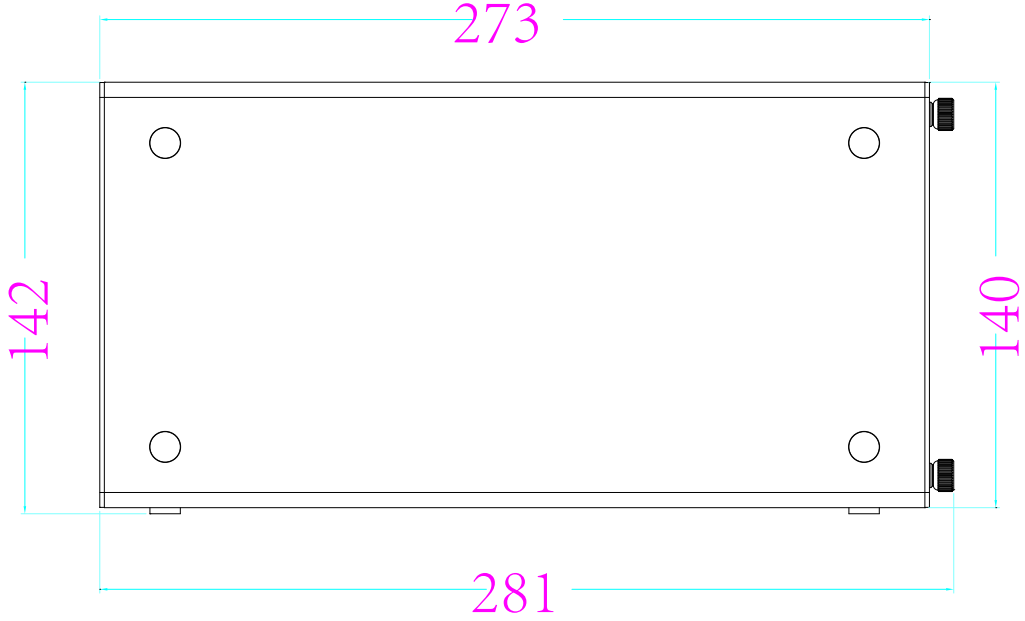

8 7 6 5 4 3 2 1

F
E
D
C
B
A

THIRD ANGLE PROJECTION

GENERAL NOTES

DIMENSIONS ARE IN MM - DO NOT SCALE
THIS DOCUMENT CONTAINS CONFIDENTIAL,
PROPRIETARY INFORMATION THAT IS
PROPERTY OF STARTECH.COM

PRODUCT ID	2TBT3-PCIE-ENCLOSURE		
DESCRIPTION	Thunderbolt 3 PCIe Expansion Chassis		
DO NOT SCALE	SHEET: 1 OF 2	UPLOAD DATE: 1/30/2026	

E

D

C

B

A

THIRD ANGLE PROJECTION

GENERAL NOTES

DIMENSIONS ARE IN MM - DO NOT SCALE