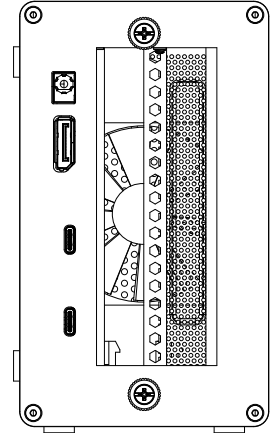

8 7 6 5 4 3 2 1

F
E
D
C
B
A

THIRD ANGLE PROJECTION

GENERAL NOTES

DIMENSIONS ARE IN MM - DO NOT SCALE
THIS DOCUMENT CONTAINS CONFIDENTIAL,
PROPRIETARY INFORMATION THAT IS
PROPERTY OF STARTECH.COM

PRODUCT ID	2TBT3-PCIE-ENCLOSURE		
DESCRIPTION	Thunderbolt 3 PCIe Expansion Chassis		
DO NOT SCALE	SHEET: 1 OF 2	UPLOAD DATE: 1/30/2026	

8 7 6 5 4 3 2 1

8

7

6

5

4

3

2

E

D

C

B

A

THIRD ANGLE PROJECTION

GENERAL NOTES

DIMENSIONS ARE IN MM - DO NOT SCALE