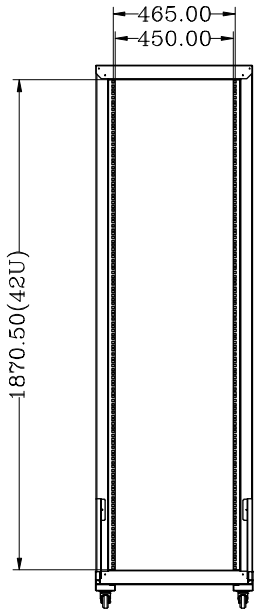

8 7 6 5 4 3 2 1

F
E
D
C
B
A

THIRD ANGLE PROJECTION

GENERAL NOTES

DIMENSIONS ARE IN MM - DO NOT SCALE
 THIS DOCUMENT CONTAINS CONFIDENTIAL, PROPRIETARY INFORMATION THAT IS PROPERTY OF STARTECH.COM

PRODUCT ID	2POSTRACK42		
DESCRIPTION	2-Post Server Rack with Casters - 42U		
DO NOT SCALE	SHEET: 1 OF: 1	UPLOAD DATE: 10/24/2022	

8 7 6 5 4 3 2 1