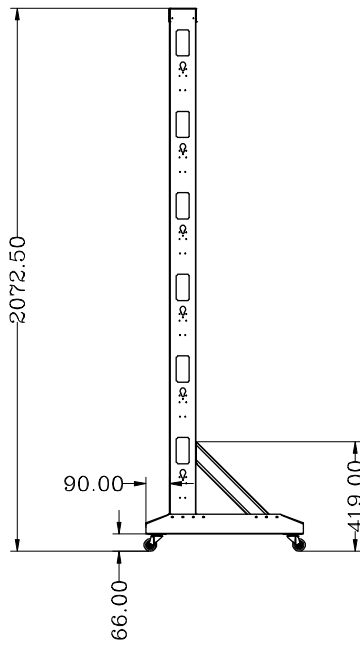

8 7 6 5 4 3 2 1

F
E
D
C
B
A

THIRD ANGLE PROJECTION

GENERAL NOTES

DIMENSIONS ARE IN MM - DO NOT SCALE
 THIS DOCUMENT CONTAINS CONFIDENTIAL, PROPRIETARY INFORMATION THAT IS PROPERTY OF STARTECH.COM

PRODUCT ID	2POSTRACK42		
DESCRIPTION	2-Post Server Rack with Casters - 42U		
DO NOT SCALE	SHEET: 1 OF: 1	UPLOAD DATE: 10/24/2022	

8 7 6 5 4 3 2 1