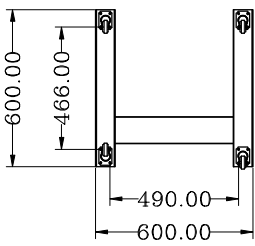

8 7 6 5 4 3 2 1

F
E
D
C
B
A

THIRD ANGLE PROJECTION

GENERAL NOTES

DIMENSIONS ARE IN MM - DO NOT SCALE
 THIS DOCUMENT CONTAINS CONFIDENTIAL, PROPRIETARY INFORMATION THAT IS PROPERTY OF STARTECH.COM

PRODUCT ID	2POSTRACK42		
DESCRIPTION	2-Post Server Rack with Casters - 42U		
DO NOT SCALE	SHEET: 1 OF: 1	UPLOAD DATE: 10/24/2022	