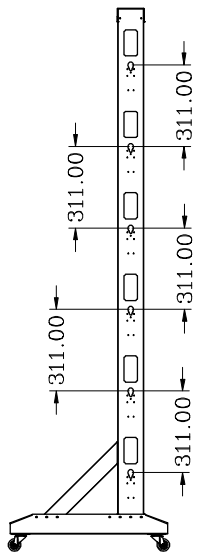

8 7 6 5 4 3 2 1

F
E
D
C
B
A

THIRD ANGLE PROJECTION

GENERAL NOTES

DIMENSIONS ARE IN MM - DO NOT SCALE
 THIS DOCUMENT CONTAINS CONFIDENTIAL, PROPRIETARY INFORMATION THAT IS PROPERTY OF STARTECH.COM

PRODUCT ID	2POSTRACK42		
DESCRIPTION	2-Post Server Rack with Casters - 42U		
DO NOT SCALE	SHEET: 1 OF: 1	UPLOAD DATE: 10/24/2022	

8 7 6 5 4 3 2 1