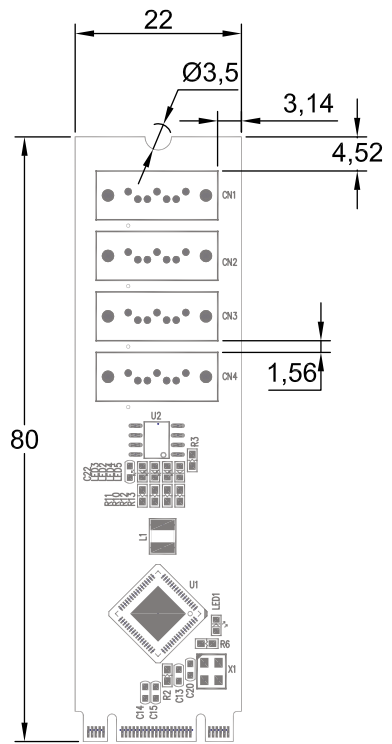

8 7 6 5 4 3 2 1

F

E

D

C

B

A

F

E

D

C

B

A

THIRD ANGLE PROJECTION

StarTech.com

GENERAL NOTES

DIMENSIONS ARE IN MM - DO NOT SCALE

THIS DOCUMENT CONTAINS CONFIDENTIAL, PROPRIETARY INFORMATION THAT IS PROPERTY OF STARTECH.COM

PRODUCT ID	4P-SATA-M2-ADAPTER		
DESCRIPTION	4-Port M.2 to SATA Adapter Card		
DO NOT SCALE	SHEET: 1 OF: 1	UPLOAD DATE: 1/29/2026	

8 7 6 5 4 3 2 1