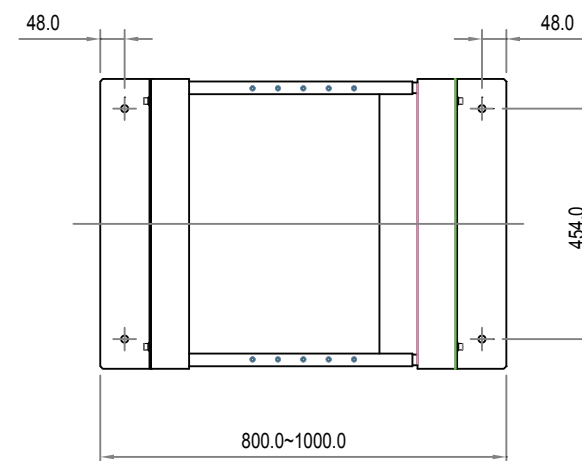

5U 4 Post Server Open Frame Rack Cabinet

4POSTRACK25

A. Detail

(Top View)

(Front View)

(Side View)