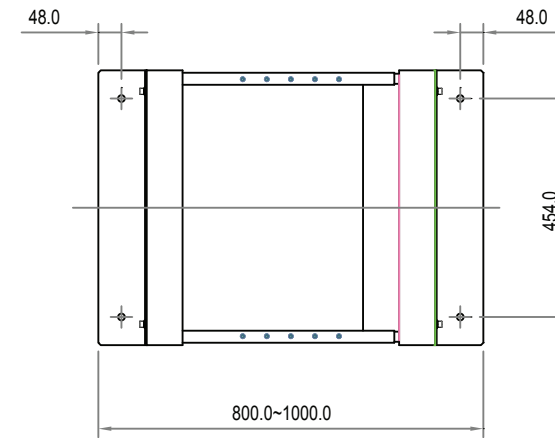

36U Adjustable 4 Post Server Equipment Open Frame Rack Cabinet

4POSTRACK36

A. Detail

(Top View)

(Front View)

(Side View)