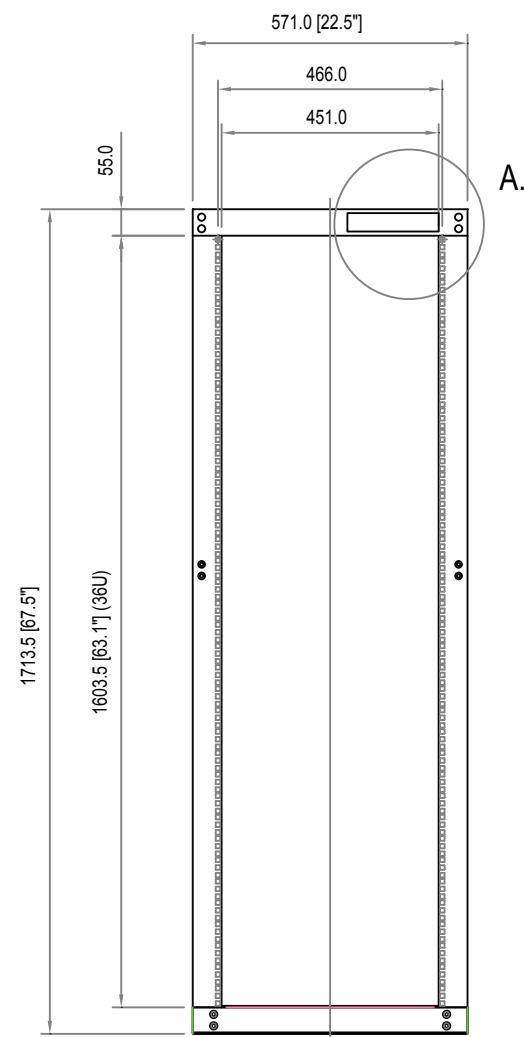

36U Adjustable 4 Post Server Equipment Open Frame Rack Cabinet

4POSTRACK36

A. Detail

(Top View)

(Front View)

(Side View)