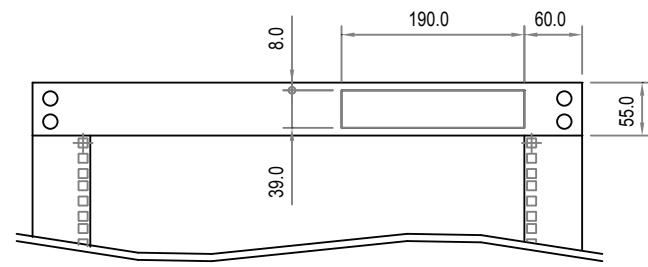

36U Adjustable 4 Post Server Equipment Open Frame Rack Cabinet

4POSTRACK36

A. Detail

(Top View)

(Front View)

(Side View)