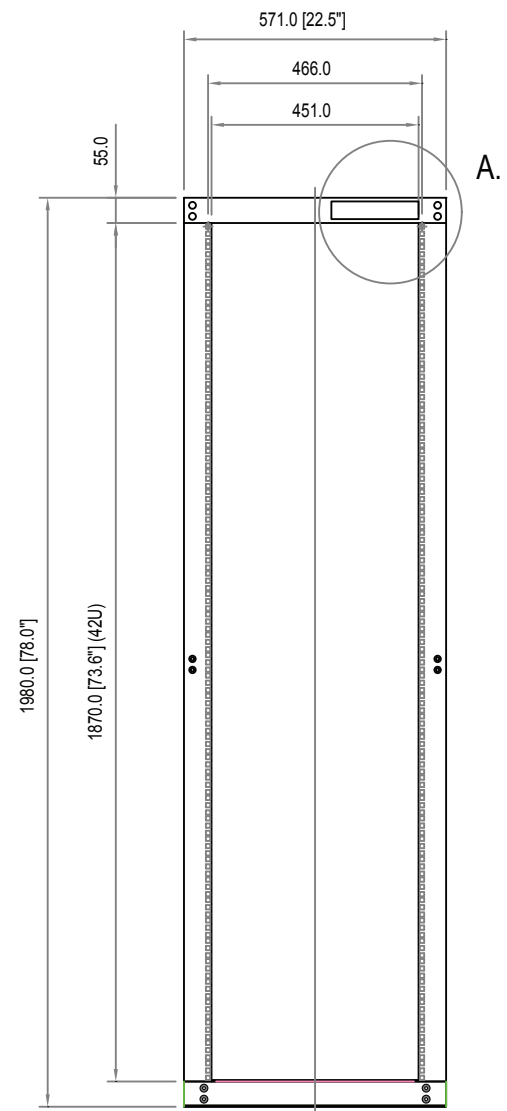

42U Adjustable 4 Post Open Server Equipment Rack Cabinet

4POSTRACKBK

A. Detail

(Top View)

(Front View)

(Side View)