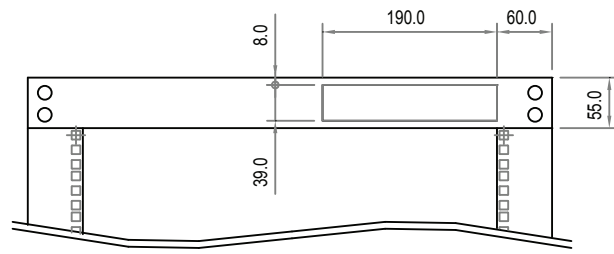

42U Adjustable 4 Post Open Server Equipment Rack Cabinet

4POSTRACKBK

A. Detail

(Top View)

(Front View)

(Side View)