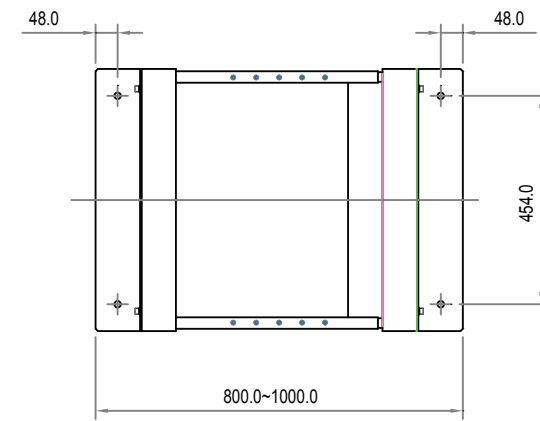

42U Adjustable 4 Post Open Server Equipment Rack Cabinet

4POSTRACKBK

A. Detail

(Top View)

(Front View)

(Side View)