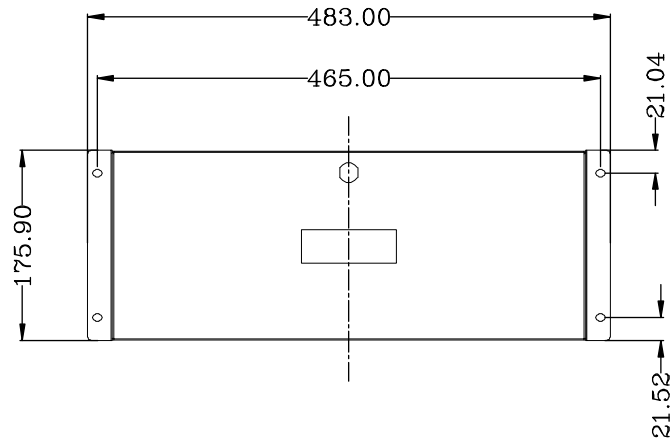

剖面 A-A

THIRD ANGLE PROJECTION

**GENERAL NOTES**

DIMENSIONS ARE IN MM - DO NOT SCALE  
 THIS DOCUMENT CONTAINS CONFIDENTIAL,  
 PROPRIETARY INFORMATION THAT IS  
 PROPERTY OF STARTECH.COM

**StarTech.com**

PRODUCT ID	4UDRAWER		
DESCRIPTION	4U Rack Mount Drawer - 55 lb (25 kg)		
<b>DO NOT SCALE</b>	<b>SHEET: 1 OF: 1</b>	<b>UPLOAD DATE: 1/02/2025</b>	