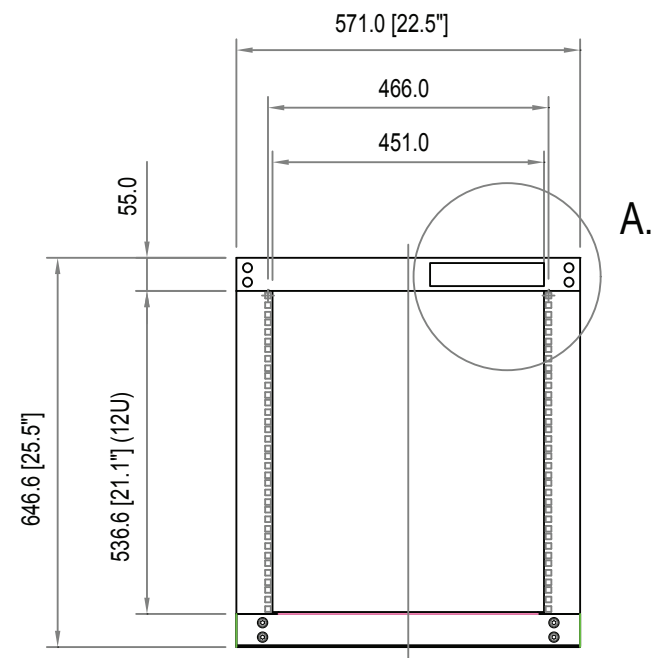

12U Adjustable 4 Post Server Equipment Open Frame Rack Cabinet

4POSTRACK12

A. Detail

(Top View)

(Front View)

(Side View)