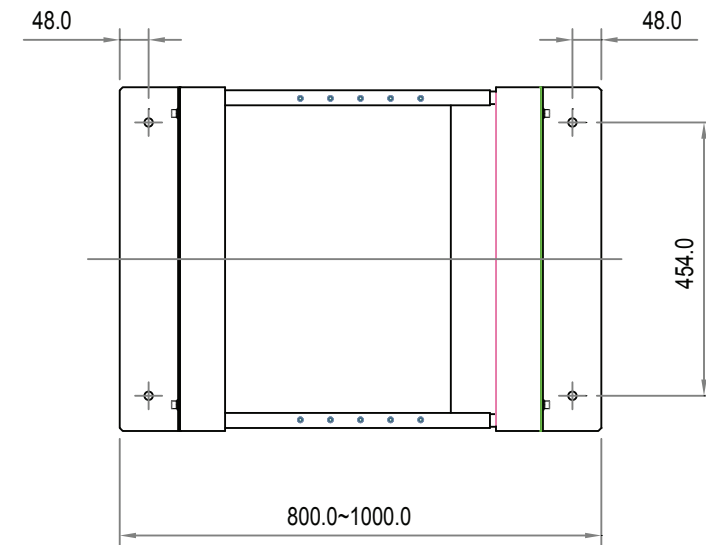

12U Adjustable 4 Post Server Equipment Open Frame Rack Cabinet

4POSTRACK12

A. Detail

(Top View)

(Front View)

(Side View)