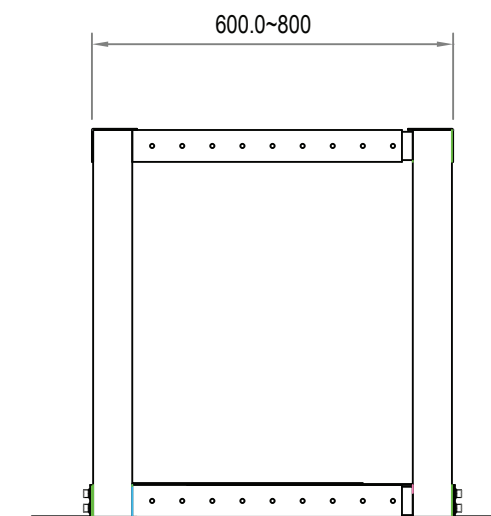

12U Adjustable 4 Post Server Equipment Open Frame Rack Cabinet

4POSTRACK12

A. Detail

(Top View)

(Front View)

(Side View)