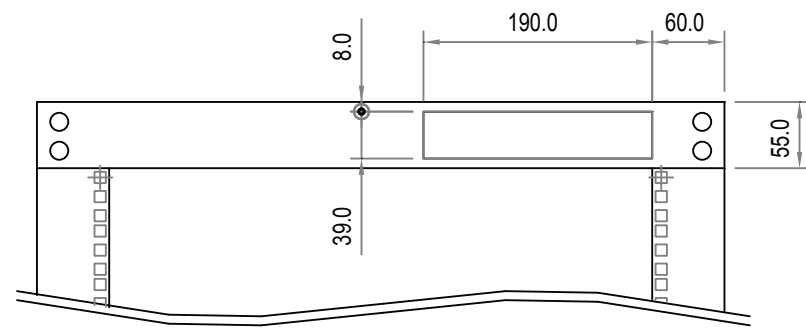

12U Adjustable 4 Post Server Equipment Open Frame Rack Cabinet

4POSTRACK12

A. Detail

(Top View)

(Front View)

(Side View)