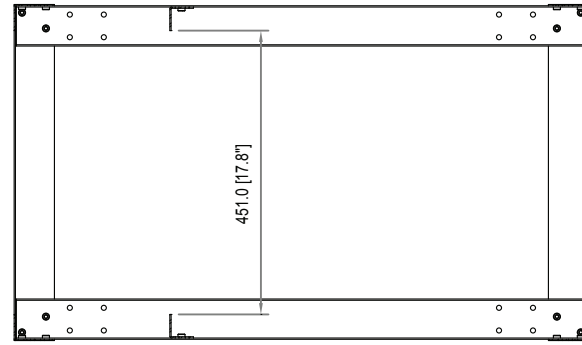

12U 4 Post Server Equipment Open Frame Rack Cabinet w/ Adjustable Posts & Casters

4POSTRACK12A

A-A Section