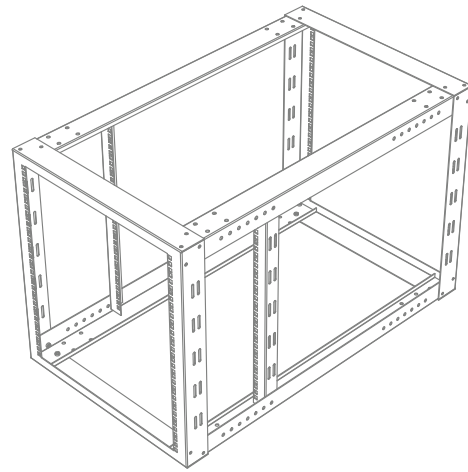

12U 4 Post Server Equipment Open Frame Rack Cabinet w/ Adjustable Posts & Casters

4POSTRACK12A

A-A Section