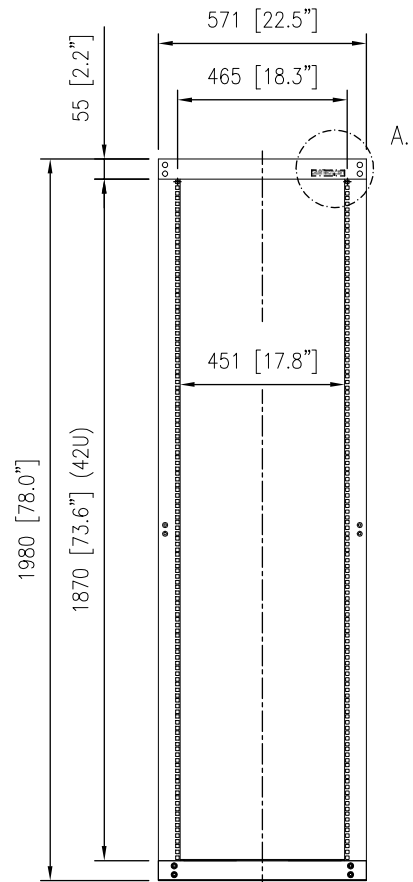

B

B

A

A

( Top View )

( Front View )

( Side View )

A. Detail

THIRD ANGLE PROJECTION

GENERAL NOTES

DIMENSIONS ARE IN MM - DO NOT SCALE

THIS DOCUMENT CONTAINS CONFIDENTIAL, PROPRIETARY INFORMATION THAT IS PROPERTY OF STARTECH.COM

PRODUCT ID	4POSTRACKBK		
DESCRIPTION	42U Adjustable 4 Post Open Server Equipment Rack Cabinet		
<b>DO NOT SCALE</b>	<b>SHEET: 1 OF: 1</b>	<b>UPLOAD DATE: 1/18/2021</b>	