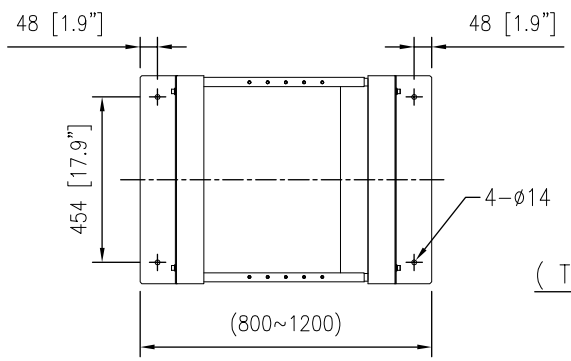

B

B

A

A

( Top View )

( Front View )

( Side View )

A. Detail

THIRD ANGLE PROJECTION

GENERAL NOTES

DIMENSIONS ARE IN MM - DO NOT SCALE

THIS DOCUMENT CONTAINS CONFIDENTIAL, PROPRIETARY INFORMATION THAT IS PROPERTY OF STARTECH.COM

PRODUCT ID	4POSTRACKBK		
DESCRIPTION	42U Adjustable 4 Post Open Server Equipment Rack Cabinet		
<b>DO NOT SCALE</b>	<b>SHEET: 1 OF: 1</b>	<b>UPLOAD DATE: 1/18/2021</b>	