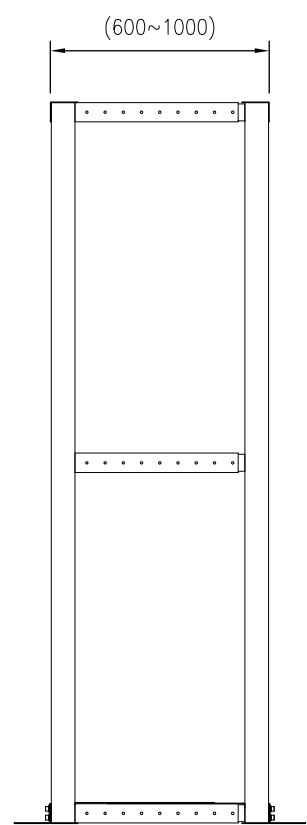

B

B

A

A

( Top View )

( Front View )

( Side View )

A. Detail

THIRD ANGLE PROJECTION

GENERAL NOTES

DIMENSIONS ARE IN MM - DO NOT SCALE

THIS DOCUMENT CONTAINS CONFIDENTIAL, PROPRIETARY INFORMATION THAT IS PROPERTY OF STARTECH.COM

PRODUCT ID	4POSTRACKBK		
DESCRIPTION	42U Adjustable 4 Post Open Server Equipment Rack Cabinet		
<b>DO NOT SCALE</b>	<b>SHEET: 1 OF: 1</b>	<b>UPLOAD DATE: 1/18/2021</b>	