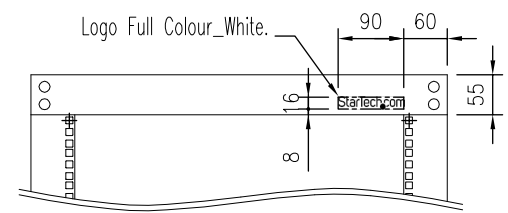

B

B

A

A

( Top View )

( Front View )

( Side View )

A. Detail

THIRD ANGLE PROJECTION

GENERAL NOTES

DIMENSIONS ARE IN MM - DO NOT SCALE

THIS DOCUMENT CONTAINS CONFIDENTIAL, PROPRIETARY INFORMATION THAT IS PROPERTY OF STARTECH.COM

PRODUCT ID	4POSTRACKBK		
DESCRIPTION	42U Adjustable 4 Post Open Server Equipment Rack Cabinet		
<b>DO NOT SCALE</b>	<b>SHEET: 1 OF: 1</b>	<b>UPLOAD DATE: 1/18/2021</b>	