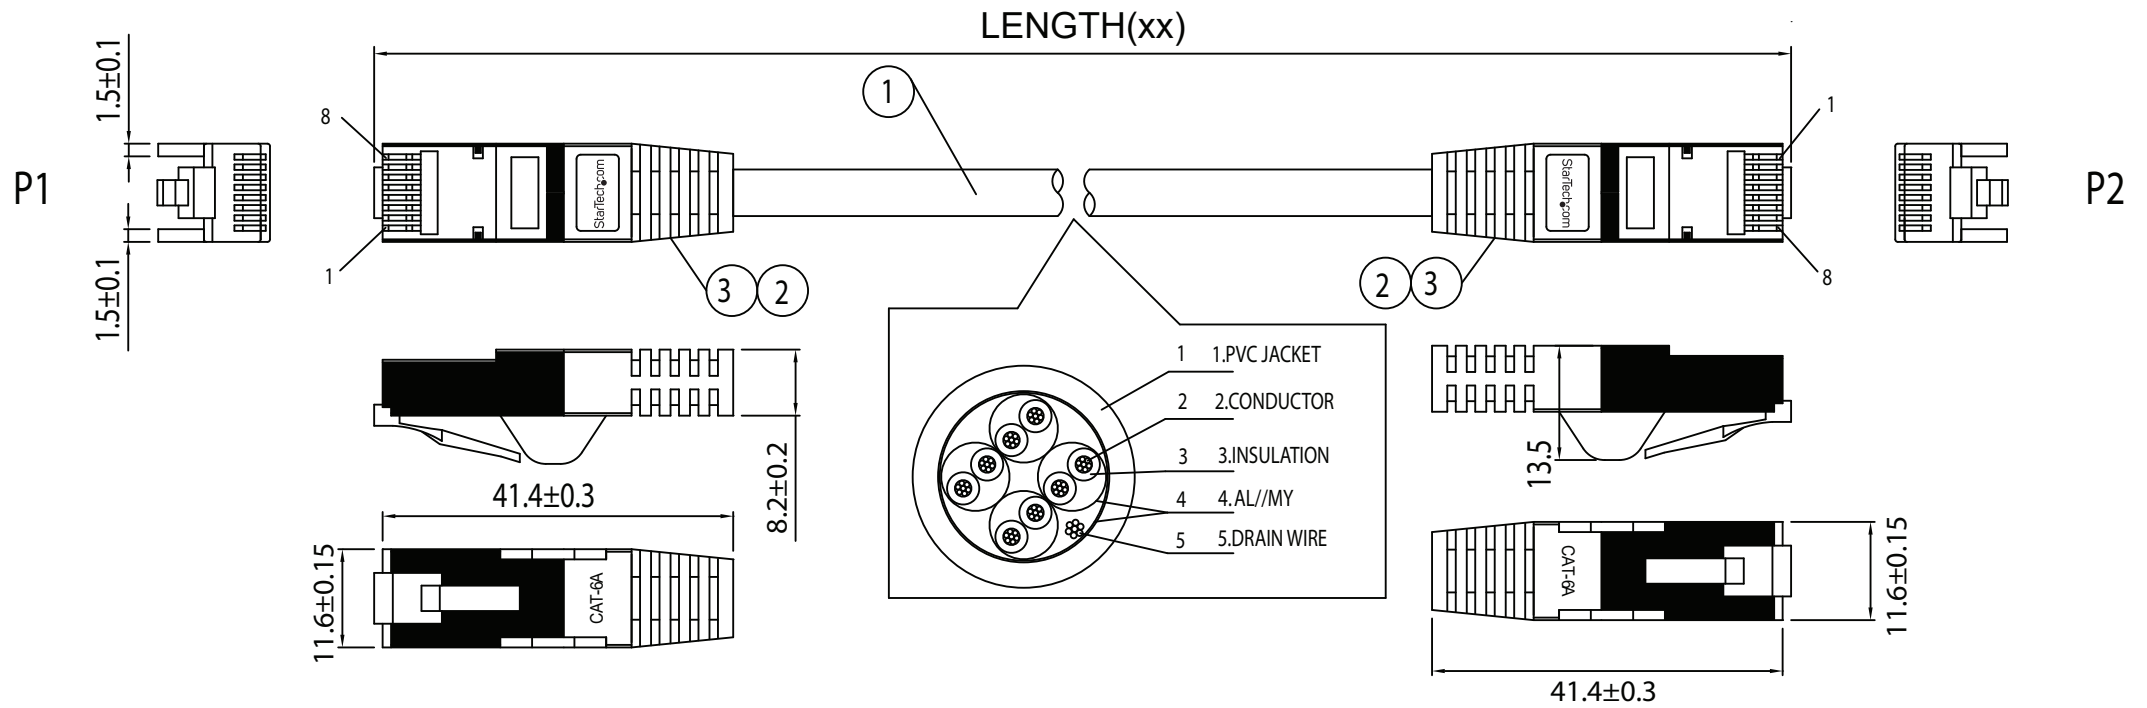

# Cat6a Patch Cable - Shielded

6ASPATxxMyy

P/N	COLOR: yy	LENGTH(xx)
6ASPAT5Myy	GR/BL/BK/GN/RD/YL/OR/PL/WH/AQ	5000+40/-0mm
6ASPAT7Myy	GR/BL/BK/GN/RD/YL/OR/PL/WH/AQ	7000+40/-0mm
6ASPAT10Myy	GR/BL/BK/GN/RD/YL/OR/PL/WH/AQ	10000+80/-0mm

PINOUT:

P1	COLOR	P2
1	WHITE/ORANGE	1
2	ORANGE	2
3	WHITE/GREEN	3
4	BLUE	4
5	WHITE/BLUE	5
6	GREEN	6
7	WHITE/BROWN	7
8	BROWN	8
SHELL	DRAIN	SHELL

## SPEC:

- CABLE:CM TYPE CM 26AWG 75°C(UL) E132276-A CSA LL64151-A VERIFIED EIA/TIA-568  
-B.2-10 STP CAT.6A 4PR 1G JACKET PVC COLOR: yy OD:6.3mm (PRINTING " StarTech.com " )
- CONNECTOR:CAT6A RJ45, 8P8C LONG TELEPHONE PLUG METAL SHELL  
(SHELL:GOLD FLASH,PIN:GOLD PLATED)
- MOLDING PVC COLOR:yy