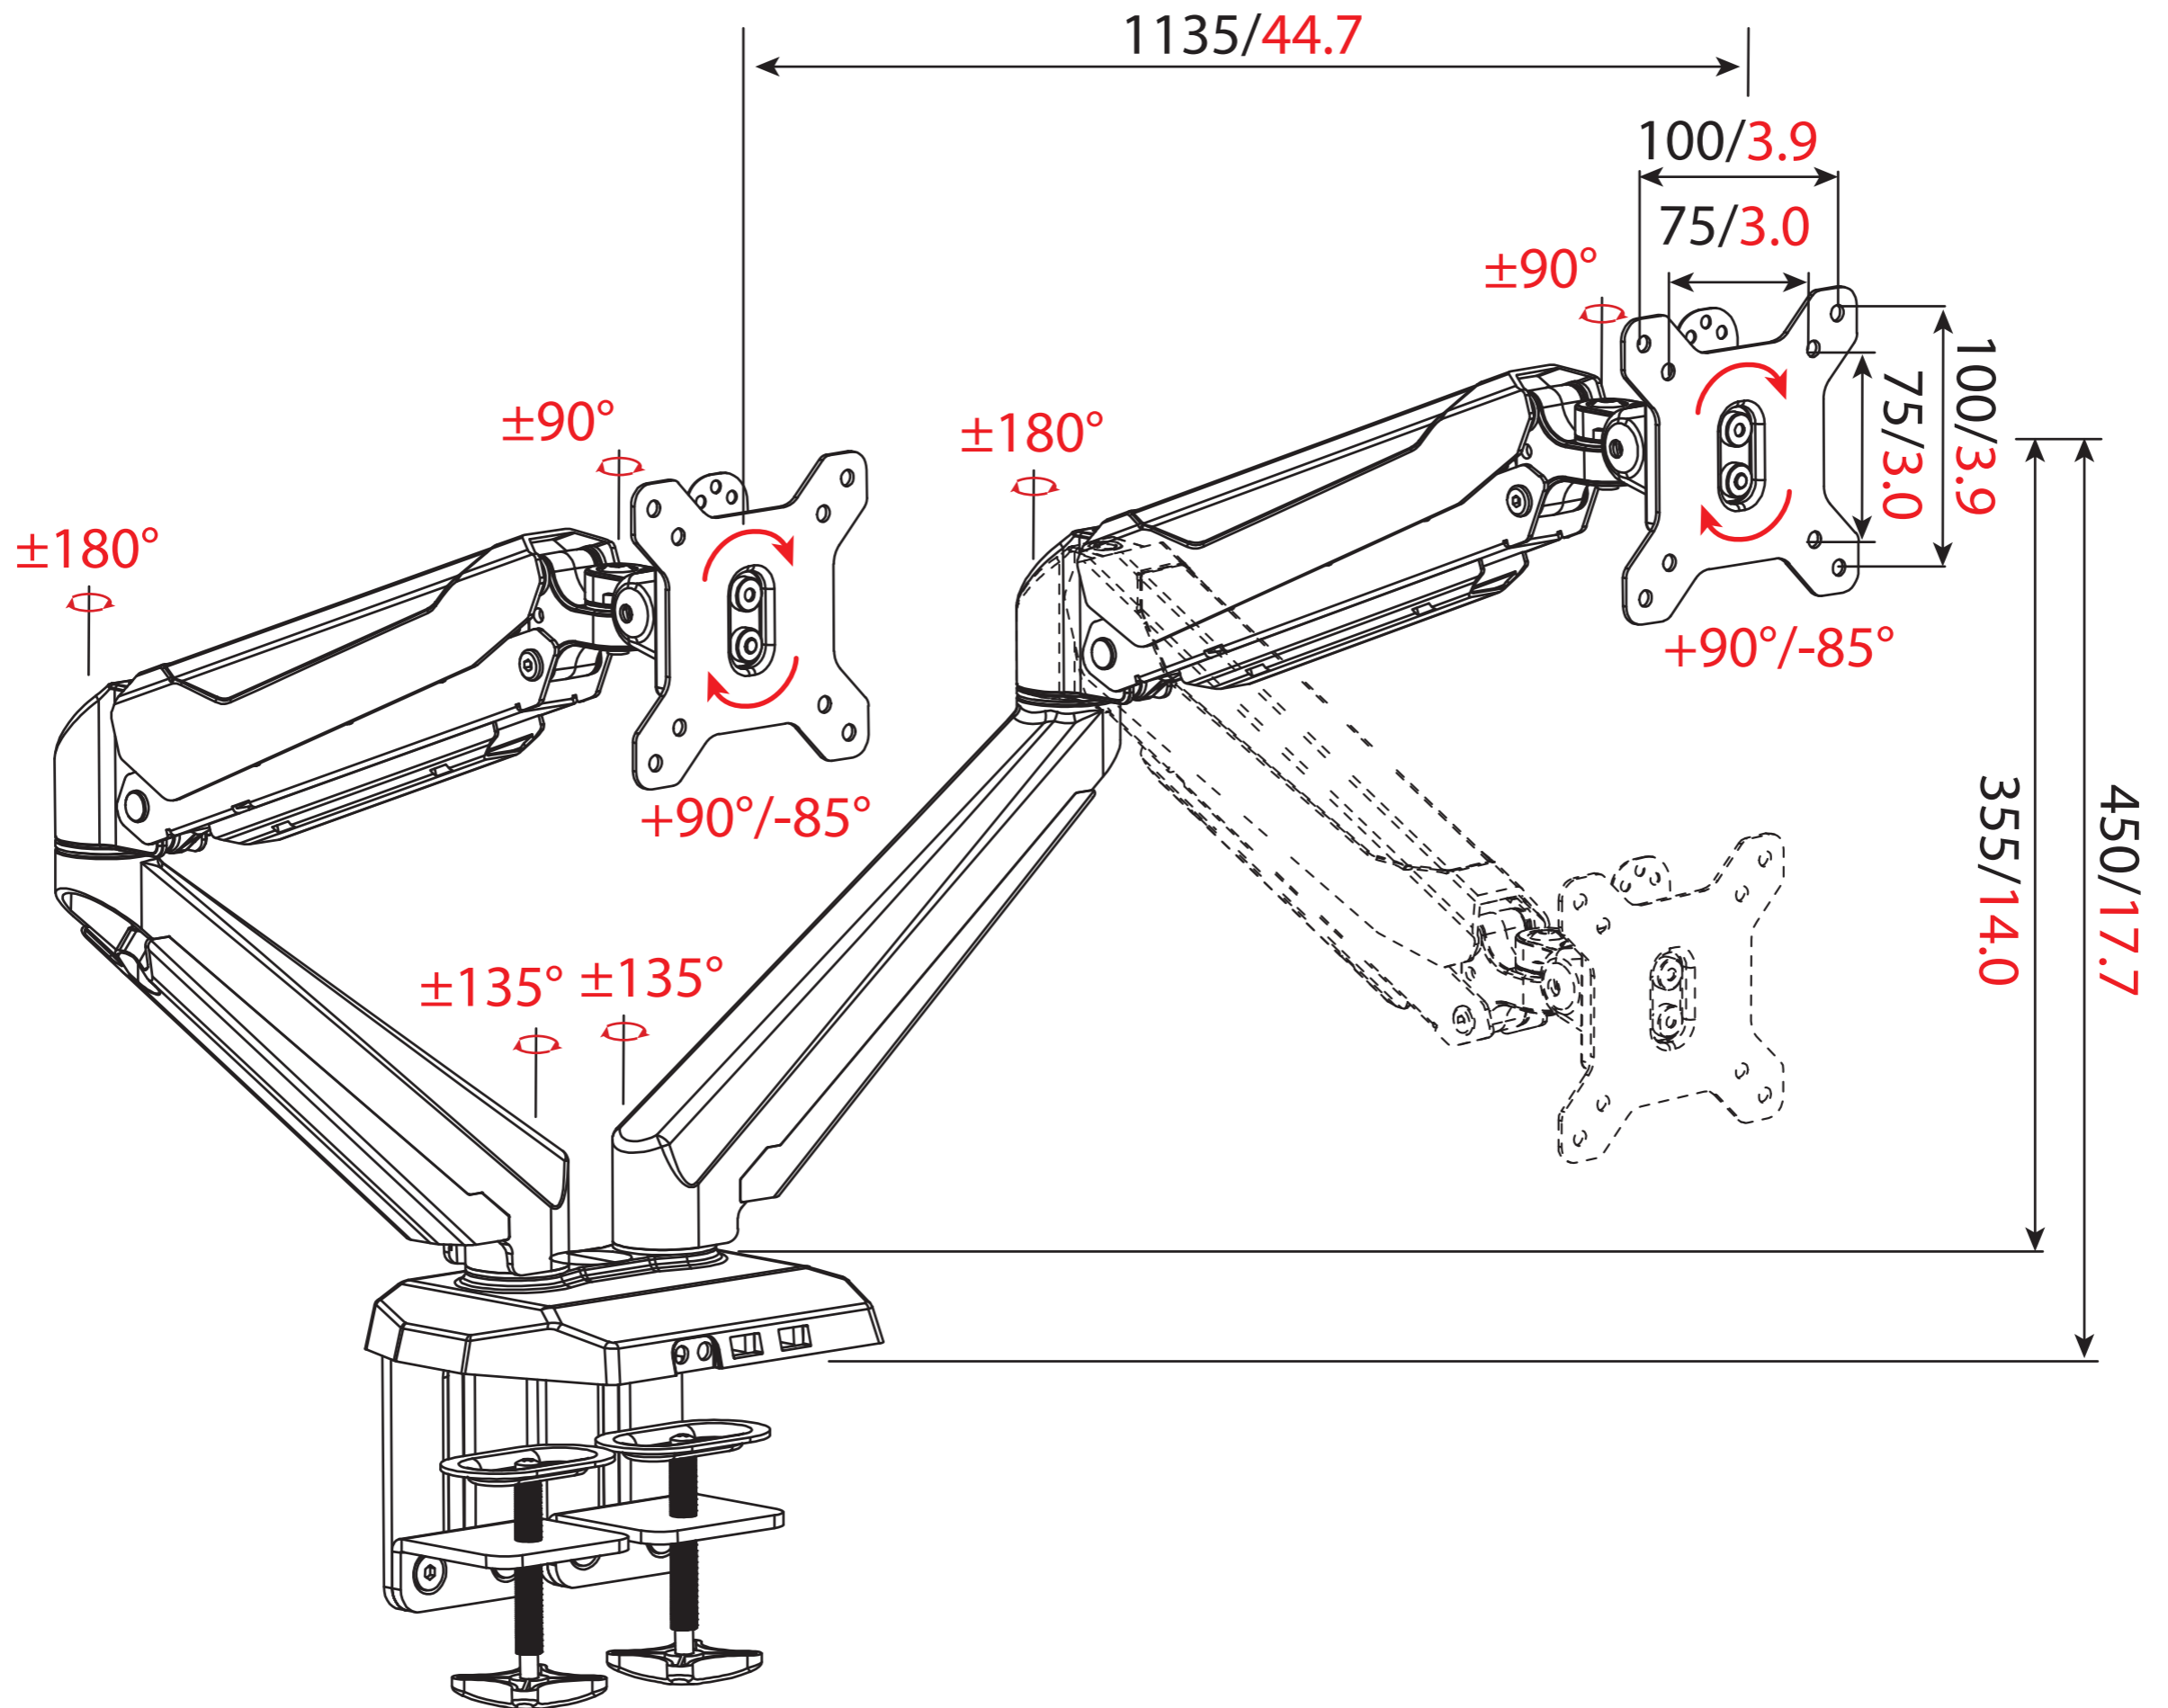

# Dual Monitor Mount with Built-in 2-port USB pass-through

ARMSLIMDUO

mm/inch