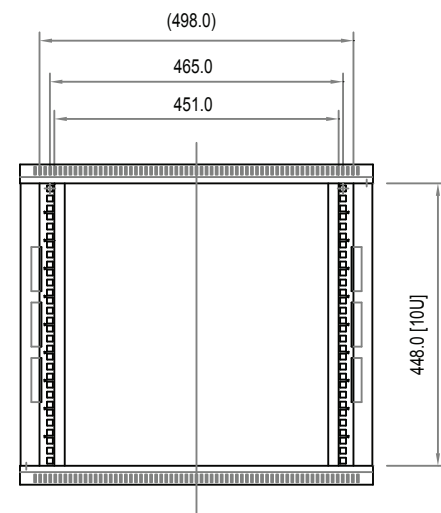

10U 19in Wall Mounted Server Rack Cabinet

CAB1019WALL

Front View

EIA

Side View

Rear View