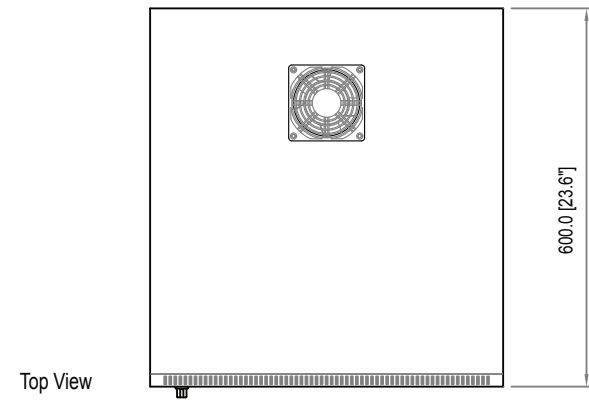

10U 19in Wall Mounted Server Rack Cabinet

CAB1019WALL

Front View

EIA

Side View

Rear View