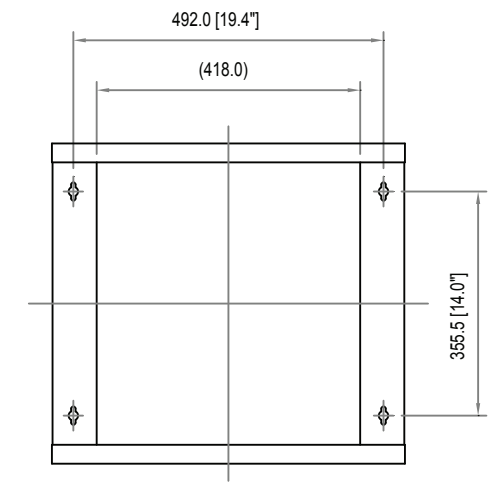

10U 19in Wall Mounted Server Rack Cabinet

CAB1019WALL

Front View

EIA

Side View

Rear View