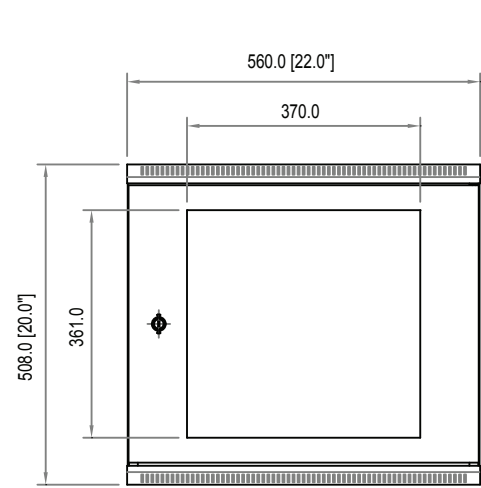

10U 19in Wall Mounted Server Rack Cabinet

CAB1019WALL

Front View

EIA

Side View

Rear View