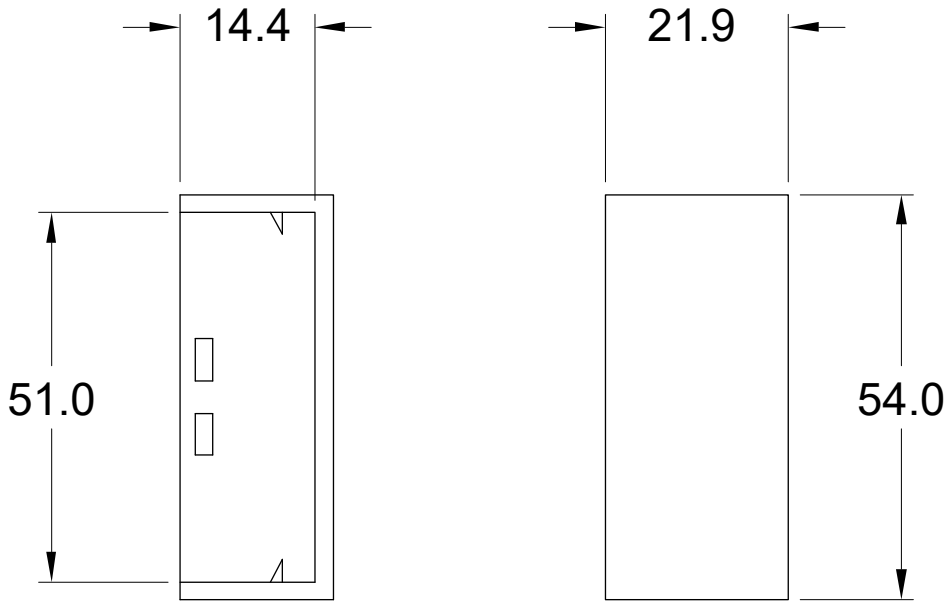

8 7 6 5 4 3 2 1

F

E

D

C

B

A

F

E

D

C

B

A

THIRD ANGLE PROJECTION

StarTech.com

GENERAL NOTES

DIMENSIONS ARE IN MM - DO NOT SCALE

THIS DOCUMENT CONTAINS CONFIDENTIAL, PROPRIETARY INFORMATION THAT IS PROPERTY OF STARTECH.COM

PRODUCT ID	CBMCWD5020E		
DESCRIPTION	Segmented Wire Cable Raceway Duct End Piece		
REV: A	DO NOT SCALE	SHEET : 1 OF: 1	DATE: 06/15/2020

8 7 6 5 4 3 2 1