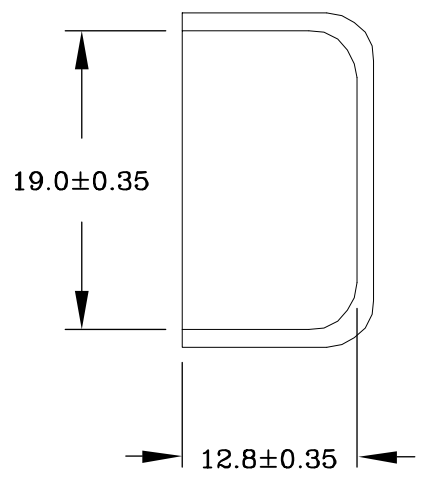

C

B

B

A

A

8 7 6 5 4 3 2 1

THIRD ANGLE PROJECTION

GENERAL NOTES

DIMENSIONS ARE IN MM - DO NOT SCALE

THIS DOCUMENT CONTAINS CONFIDENTIAL, PROPRIETARY INFORMATION THAT IS PROPERTY OF STARTECH.COM

PRODUCT ID	CBMWWD1911E		
DESCRIPTION	20 Pack Cable Raceway End Cap for CBMWWD1911		
DO NOT SCALE	SHEET: 1 OF: 1	UPLOAD DATE: 3/25/2021	