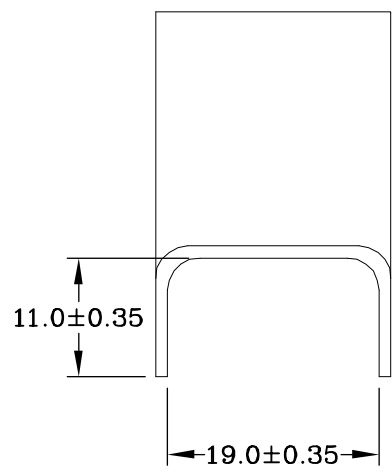

B

B

A

A

THIRD ANGLE PROJECTION

GENERAL NOTES

DIMENSIONS ARE IN MM - DO NOT SCALE

THIS DOCUMENT CONTAINS CONFIDENTIAL, PROPRIETARY INFORMATION THAT IS PROPERTY OF STARTECH.COM

StarTech.com

PRODUCT ID	CBMWWD1911I		
DESCRIPTION	20 Pack Cable Raceway Inside Corner Connectors for CBMWWD1911		
DO NOT SCALE	SHEET: 1 OF: 1	UPLOAD DATE: 3/25/2021	

8

7

6

5

4

3