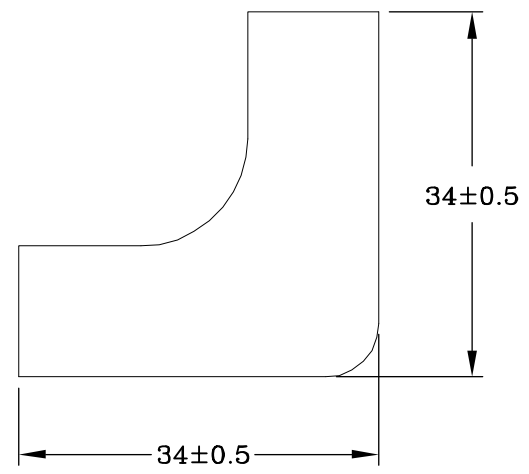

B

B

A

A

THIRD ANGLE PROJECTION

GENERAL NOTES

DIMENSIONS ARE IN MM - DO NOT SCALE

THIS DOCUMENT CONTAINS CONFIDENTIAL, PROPRIETARY INFORMATION THAT IS PROPERTY OF STARTECH.COM

StarTech.com

PRODUCT ID	CBMWWD1911I		
DESCRIPTION	20 Pack Cable Raceway Inside Corner Connectors for CBMWWD1911		
DO NOT SCALE	SHEET: 1 OF: 1	UPLOAD DATE: 3/25/2021	

8

7

6

5

4

3