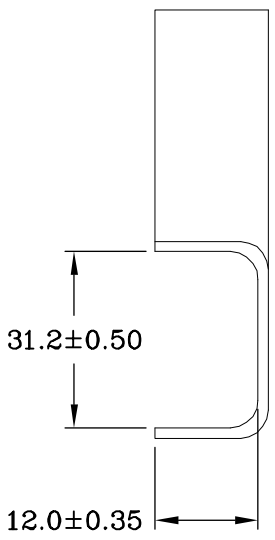

8 7 6 5 4 3 2 1

F  
E  
D  
C  
B  
A

THIRD ANGLE PROJECTION

# StarTech.com

**GENERAL NOTES**

DIMENSIONS ARE IN MM - DO NOT SCALE

THIS DOCUMENT CONTAINS CONFIDENTIAL, PROPRIETARY INFORMATION THAT IS PROPERTY OF STARTECH.COM

|                     |  |                               |  |
|---------------------|--|-------------------------------|--|
| PRODUCT ID          | CBMWWD3211T                                      |                               |  |
| DESCRIPTION         | 20 Pack Cable Raceway T Connector for CBMWWD3211 |                               |  |
| <b>DO NOT SCALE</b> | <b>SHEET: 1 OF: 1</b>                            | <b>UPLOAD DATE: 3/26/2021</b> |  |