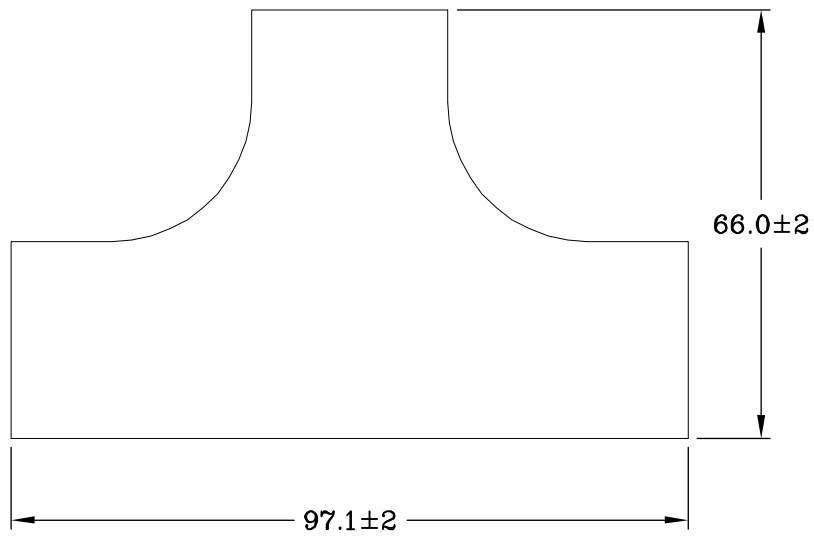

8 7 6 5 4 3 2 1

F  
E  
D  
C  
B  
A

THIRD ANGLE PROJECTION

# StarTech.com

**GENERAL NOTES**

DIMENSIONS ARE IN MM - DO NOT SCALE

THIS DOCUMENT CONTAINS CONFIDENTIAL, PROPRIETARY INFORMATION THAT IS PROPERTY OF STARTECH.COM

|                     |  |                               |  |
|---------------------|--|-------------------------------|--|
| PRODUCT ID          | CBMWWD3211T                                      |                               |  |
| DESCRIPTION         | 20 Pack Cable Raceway T Connector for CBMWWD3211 |                               |  |
| <b>DO NOT SCALE</b> | <b>SHEET: 1 OF: 1</b>                            | <b>UPLOAD DATE: 3/26/2021</b> |  |