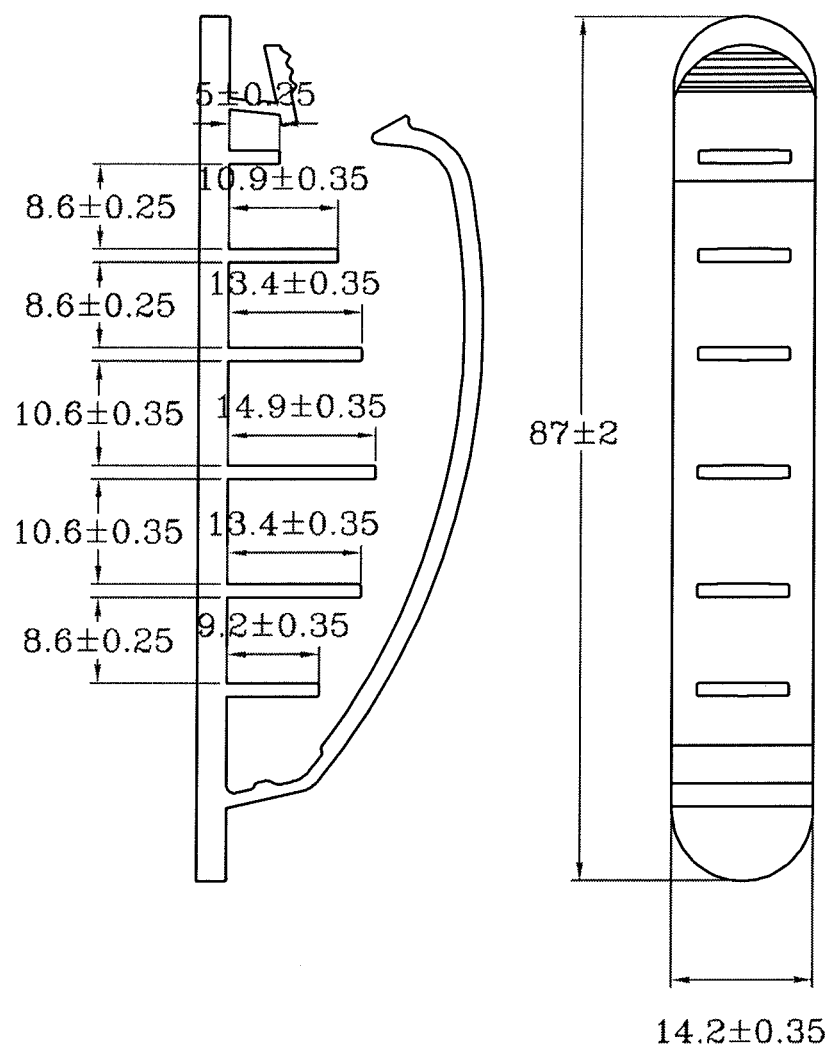

8 7 6 5 4 3 2 1

F  
E  
D  
C  
B  
A

THIRD ANGLE PROJECTION

**GENERAL NOTES**

DIMENSIONS ARE IN MM - DO NOT SCALE  
THIS DOCUMENT CONTAINS CONFIDENTIAL, PROPRIETARY INFORMATION THAT IS PROPERTY OF STARTECH.COM

PRODUCT ID	CDM6SCC		
DESCRIPTION	100 Pack Cable Management Clips - Self Adhesive 6 Slot Cable Comb		
<b>DO NOT SCALE</b>	<b>SHEET: 1 OF: 1</b>	<b>UPLOAD DATE: 3/16/2021</b>	

8 7 6 5 4 3 2 1