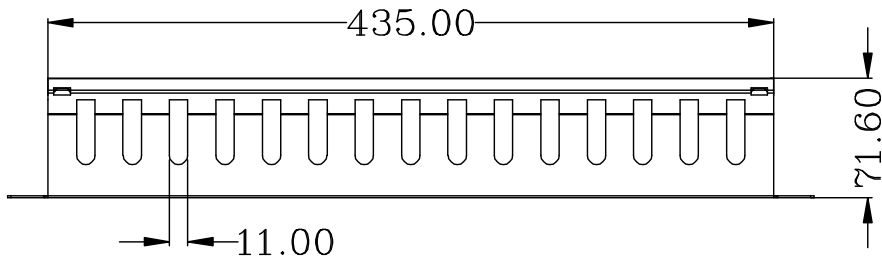

8 7 6 5 4 3 2 1

F  
E  
D  
C  
B  
A

THIRD ANGLE PROJECTION

**GENERAL NOTES**

DIMENSIONS ARE IN MM - DO NOT SCALE  
THIS DOCUMENT CONTAINS CONFIDENTIAL,  
PROPRIETARY INFORMATION THAT IS  
PROPERTY OF STARTECH.COM

**StarTech.com**

PRODUCT ID	CMDUCT1UX		
DESCRIPTION	Horizontal 1U Server Rack Cable Management Finger Duct w/ Cover		
<b>DO NOT SCALE</b>	<b>SHEET: 1 OF: 1</b>	<b>UPLOAD DATE: 3/18/2025</b>	

8 7 6 5 4 3 2 1