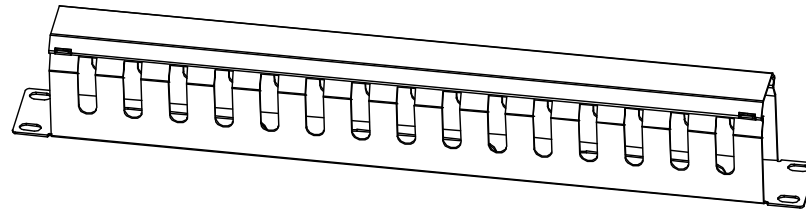

8 7 6 5 4 3 2 1

F  
E  
D  
C  
B  
A

THIRD ANGLE PROJECTION

**GENERAL NOTES**

DIMENSIONS ARE IN MM - DO NOT SCALE  
THIS DOCUMENT CONTAINS CONFIDENTIAL,  
PROPRIETARY INFORMATION THAT IS  
PROPERTY OF STARTECH.COM

**StarTech.com**

PRODUCT ID	CMDUCT1UX		
DESCRIPTION	Horizontal 1U Server Rack Cable Management Finger Duct w/ Cover		
<b>DO NOT SCALE</b>	<b>SHEET: 1 OF: 1</b>	<b>UPLOAD DATE: 3/18/2025</b>	

8 7 6 5 4 3 2 1