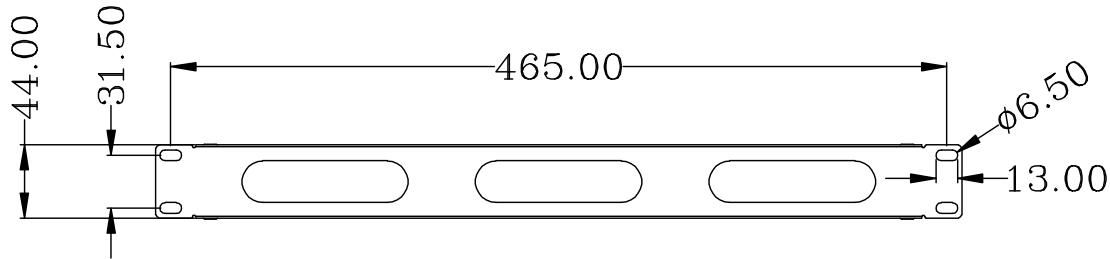

8 7 6 5 4 3 2 1

F  
E  
D  
C  
B  
A

THIRD ANGLE PROJECTION

**GENERAL NOTES**

DIMENSIONS ARE IN MM - DO NOT SCALE  
THIS DOCUMENT CONTAINS CONFIDENTIAL,  
PROPRIETARY INFORMATION THAT IS  
PROPERTY OF STARTECH.COM

**StarTech.com**

PRODUCT ID	CMDUCT1UX		
DESCRIPTION	Horizontal 1U Server Rack Cable Management Finger Duct w/ Cover		
<b>DO NOT SCALE</b>	<b>SHEET: 1 OF: 1</b>	<b>UPLOAD DATE: 3/18/2025</b>	

8 7 6 5 4 3 2 1