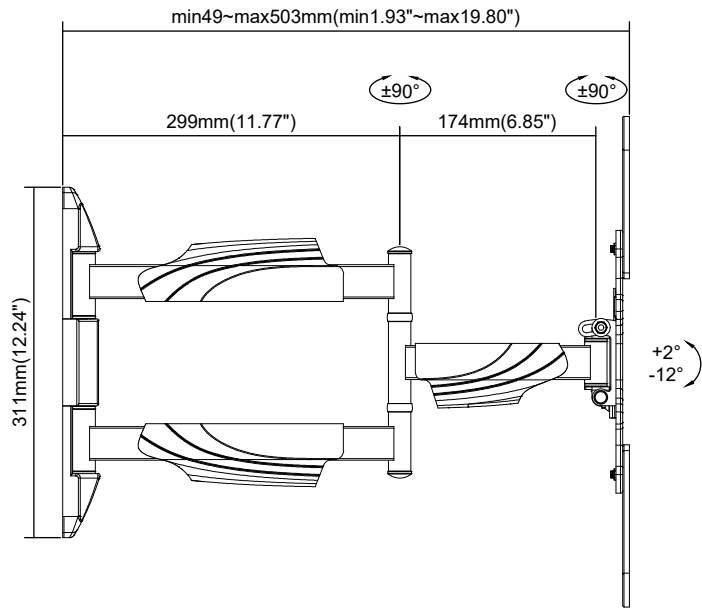

+5° -5°

THIRD ANGLE PROJECTION

GENERAL NOTES

DIMENSIONS ARE IN MM - DO NOT SCALE
 THIS DOCUMENT CONTAINS CONFIDENTIAL, PROPRIETARY INFORMATION THAT IS PROPERTY OF STARTECH.COM

StarTech.com

PRODUCT ID	FPWARTB1M		
DESCRIPTION	Full Motion TV Wall Mount - 32-55 inch (77lb/35kg) VESA Displays		
DO NOT SCALE	SHEET: 1 OF: 2	UPLOAD DATE: 10/18/2022	

THIRD ANGLE PROJECTION

StarTech.com

GENERAL NOTES

DIMENSIONS ARE IN MM - DO NOT SCALE
 THIS DOCUMENT CONTAINS CONFIDENTIAL, PROPRIETARY INFORMATION THAT IS PROPERTY OF STARTECH.COM

PRODUCT ID	FPWARTB1M		
DESCRIPTION	Full Motion TV Wall Mount - 32-55 inch (77lb/35kg) VESA Displays		
DO NOT SCALE	SHEET: 2 OF: 2	UPLOAD DATE: 10/18/2022	