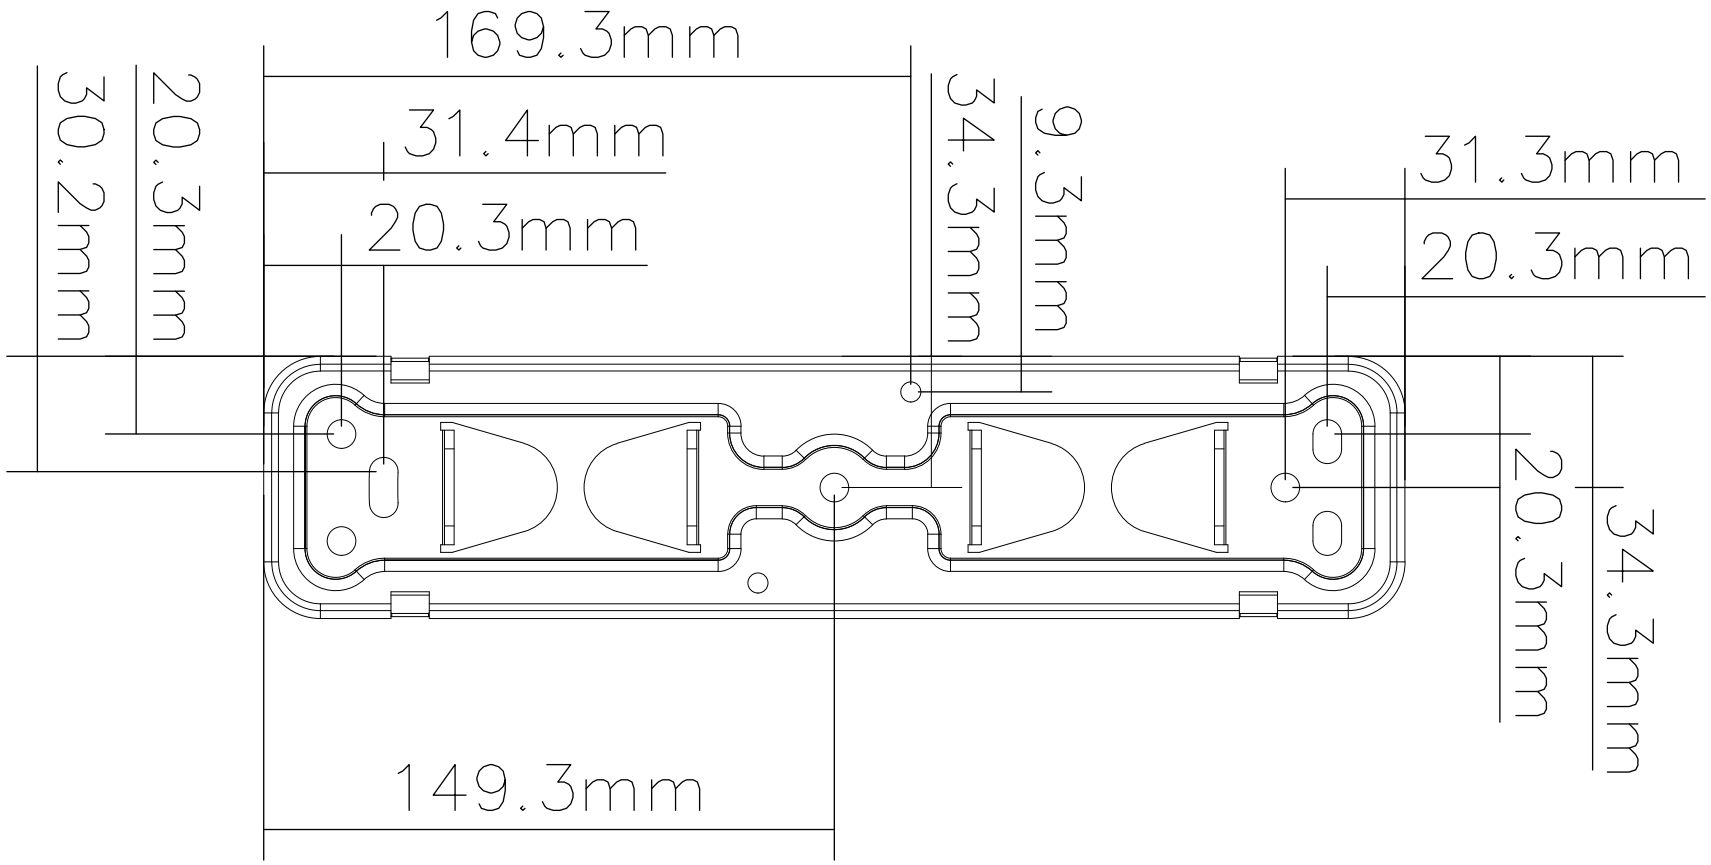

+5° -5°

THIRD ANGLE PROJECTION

GENERAL NOTES

DIMENSIONS ARE IN MM - DO NOT SCALE
 THIS DOCUMENT CONTAINS CONFIDENTIAL, PROPRIETARY INFORMATION THAT IS PROPERTY OF STARTECH.COM

StarTech.com

PRODUCT ID	FPWARTB1M		
DESCRIPTION	Full Motion TV Wall Mount - 32-55 inch (77lb/35kg) VESA Displays		
DO NOT SCALE	SHEET: 1 OF: 2	UPLOAD DATE: 10/18/2022	

THIRD ANGLE PROJECTION

StarTech.com

GENERAL NOTES

DIMENSIONS ARE IN MM - DO NOT SCALE
 THIS DOCUMENT CONTAINS CONFIDENTIAL, PROPRIETARY INFORMATION THAT IS PROPERTY OF STARTECH.COM

PRODUCT ID	FPWARTB1M		
DESCRIPTION	Full Motion TV Wall Mount - 32-55 inch (77lb/35kg) VESA Displays		
DO NOT SCALE	SHEET: 2 OF: 2	UPLOAD DATE: 10/18/2022	