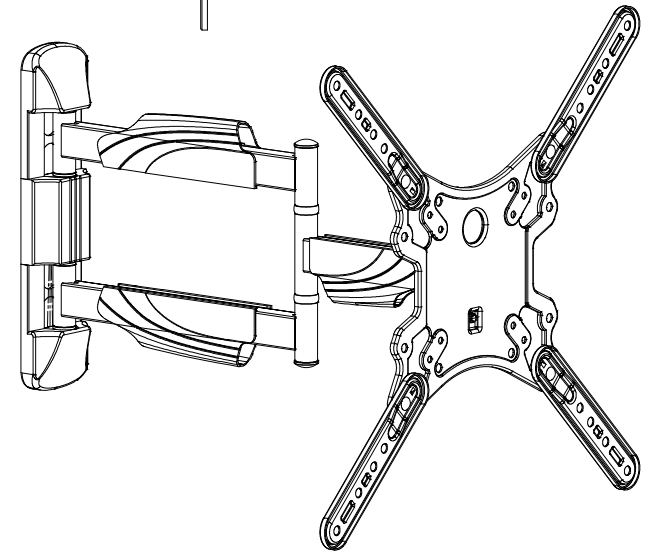

+5° -5°

THIRD ANGLE PROJECTION

GENERAL NOTES

DIMENSIONS ARE IN MM - DO NOT SCALE
 THIS DOCUMENT CONTAINS CONFIDENTIAL, PROPRIETARY INFORMATION THAT IS PROPERTY OF STARTECH.COM

StarTech.com

PRODUCT ID	FPWARTB1M		
DESCRIPTION	Full Motion TV Wall Mount - 32-55 inch (77lb/35kg) VESA Displays		
DO NOT SCALE	SHEET: 1 OF: 2	UPLOAD DATE: 10/18/2022	

THIRD ANGLE PROJECTION

StarTech.com

GENERAL NOTES

DIMENSIONS ARE IN MM - DO NOT SCALE
 THIS DOCUMENT CONTAINS CONFIDENTIAL, PROPRIETARY INFORMATION THAT IS PROPERTY OF STARTECH.COM

PRODUCT ID	FPWARTB1M		
DESCRIPTION	Full Motion TV Wall Mount - 32-55 inch (77lb/35kg) VESA Displays		
DO NOT SCALE	SHEET: 2 OF: 2	UPLOAD DATE: 10/18/2022	