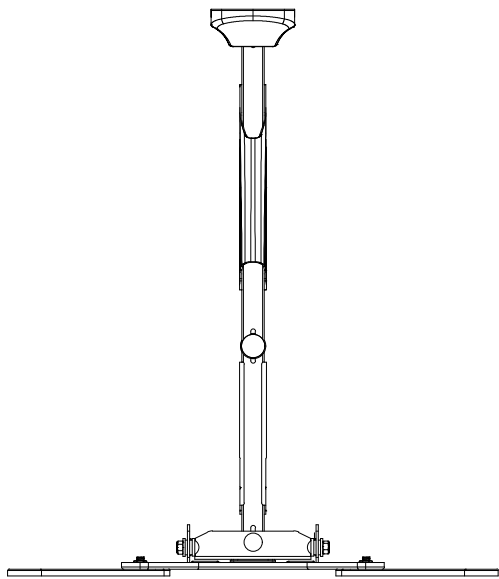

+5° -5°

THIRD ANGLE PROJECTION

GENERAL NOTES

DIMENSIONS ARE IN MM - DO NOT SCALE
 THIS DOCUMENT CONTAINS CONFIDENTIAL, PROPRIETARY INFORMATION THAT IS PROPERTY OF STARTECH.COM

StarTech.com

PRODUCT ID	FPWARTB1M		
DESCRIPTION	Full Motion TV Wall Mount - 32-55 inch (77lb/35kg) VESA Displays		
DO NOT SCALE	SHEET: 1 OF: 2	UPLOAD DATE: 10/18/2022	

THIRD ANGLE PROJECTION

StarTech.com

GENERAL NOTES

DIMENSIONS ARE IN MM - DO NOT SCALE
 THIS DOCUMENT CONTAINS CONFIDENTIAL, PROPRIETARY INFORMATION THAT IS PROPERTY OF STARTECH.COM

PRODUCT ID	FPWARTB1M		
DESCRIPTION	Full Motion TV Wall Mount - 32-55 inch (77lb/35kg) VESA Displays		
DO NOT SCALE	SHEET: 2 OF: 2	UPLOAD DATE: 10/18/2022	