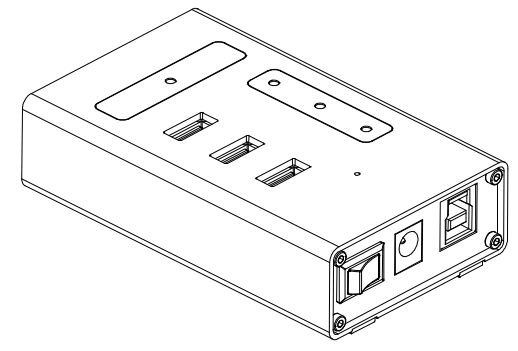

8 7 6 5 4 3 2 1

F
E
D
C
B
A

THIRD ANGLE PROJECTION

GENERAL NOTES

DIMENSIONS ARE IN MM - DO NOT SCALE

THIS DOCUMENT CONTAINS CONFIDENTIAL, PROPRIETARY INFORMATION THAT IS PROPERTY OF STARTECH.COM

PRODUCT ID	HB30A3A1CST		
DESCRIPTION	4 Port USB 3.0 Hub - USB Type-A to 1x USB-C & 3x USB		
DO NOT SCALE	SHEET: 1 OF: 1	UPLOAD DATE: 3/25/2022	