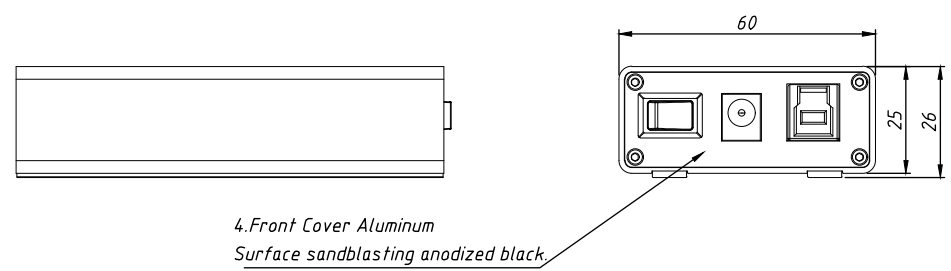

8 7 6 5 4 3 2 1

F
E
D
C
B
A

THIRD ANGLE PROJECTION

GENERAL NOTES

DIMENSIONS ARE IN MM - DO NOT SCALE

THIS DOCUMENT CONTAINS CONFIDENTIAL, PROPRIETARY INFORMATION THAT IS PROPERTY OF STARTECH.COM

PRODUCT ID	HB30A3A1CST		
DESCRIPTION	4 Port USB 3.0 Hub - USB Type-A to 1x USB-C & 3x USB		
DO NOT SCALE	SHEET: 1 OF: 1	UPLOAD DATE: 3/25/2022	