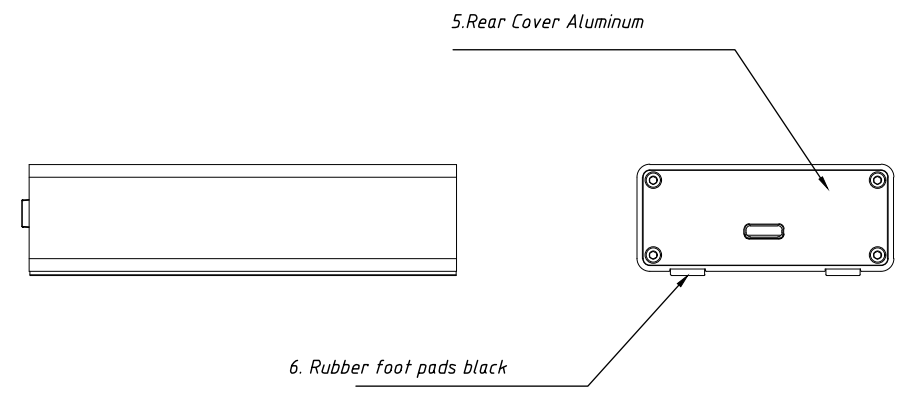

8 7 6 5 4 3 2 1

F
E
D
C
B
A

THIRD ANGLE PROJECTION

GENERAL NOTES

DIMENSIONS ARE IN MM - DO NOT SCALE

THIS DOCUMENT CONTAINS CONFIDENTIAL, PROPRIETARY INFORMATION THAT IS PROPERTY OF STARTECH.COM

PRODUCT ID	HB30A3A1CST		
DESCRIPTION	4 Port USB 3.0 Hub - USB Type-A to 1x USB-C & 3x USB		
DO NOT SCALE	SHEET: 1 OF: 1	UPLOAD DATE: 3/25/2022	