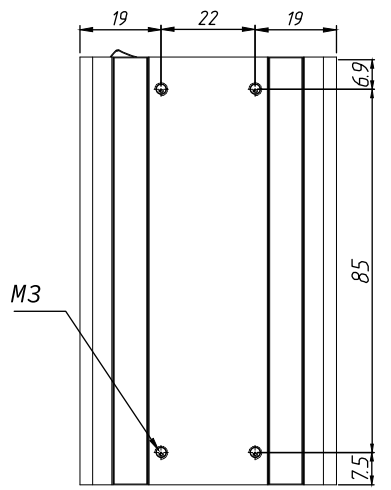

8 7 6 5 4 3 2 1

F
E
D
C
B
A

THIRD ANGLE PROJECTION

GENERAL NOTES

DIMENSIONS ARE IN MM - DO NOT SCALE

THIS DOCUMENT CONTAINS CONFIDENTIAL, PROPRIETARY INFORMATION THAT IS PROPERTY OF STARTECH.COM

PRODUCT ID	HB30A3A1CST		
DESCRIPTION	4 Port USB 3.0 Hub - USB Type-A to 1x USB-C & 3x USB		
DO NOT SCALE	SHEET: 1 OF: 1	UPLOAD DATE: 3/25/2022	

8 7 6 5 4 3 2 1