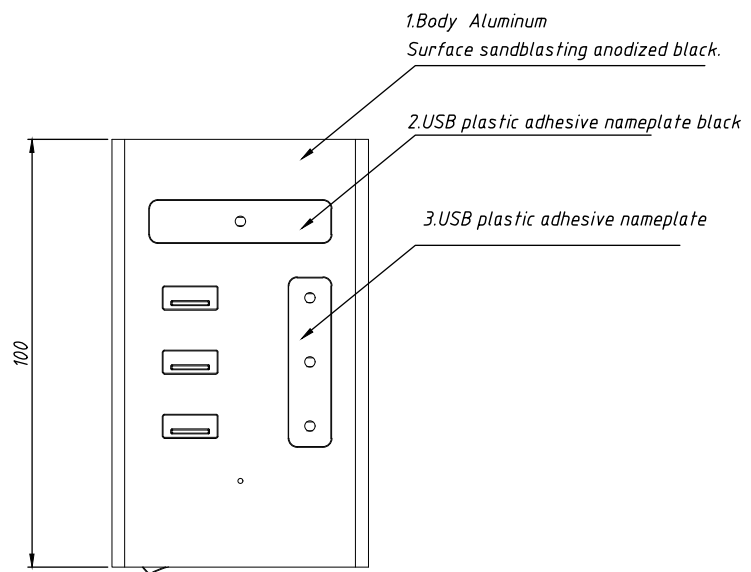

8 7 6 5 4 3 2 1

F
E
D
C
B
A

THIRD ANGLE PROJECTION

GENERAL NOTES

DIMENSIONS ARE IN MM - DO NOT SCALE

THIS DOCUMENT CONTAINS CONFIDENTIAL, PROPRIETARY INFORMATION THAT IS PROPERTY OF STARTECH.COM

PRODUCT ID	HB30A3A1CST		
DESCRIPTION	4 Port USB 3.0 Hub - USB Type-A to 1x USB-C & 3x USB		
DO NOT SCALE	SHEET: 1 OF: 1	UPLOAD DATE: 3/25/2022	