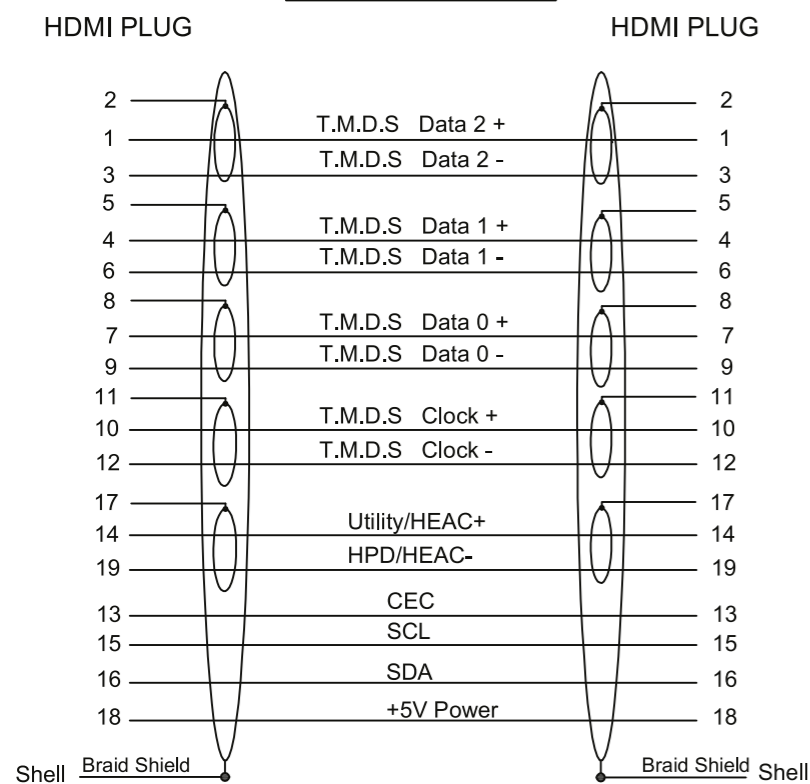

HDMI Active Cables

HDMMXXAY

CONNECTION

SKU	Length mm
PARTHDMM20MA	20000±150
CABLHDMIMM80AC	25000±200
PARTHDMM30MA	30000±200

ITEM	DESCRIPTIONS	Q'TY
④	HDMI CABLE [(24AWG*2+MMAEAM)*4+(26AWG*2+EAMM)*1+(32AWG*3+28AWG*1)]+AB BRAID:65% OD:8.5mm PVC BLACK	1
③	OVER MOLD:BLACK PVC	2
②	Module: HT7180-M-00	1
①	HDMI A TYPE 19PIN PLUG (GOLD PLATED CONTACTS & SHELL.) HDMI A TYPE 19PIN PLUG WITH MODULE(GOLD PLATED CONTACTS & SHELL.)	1