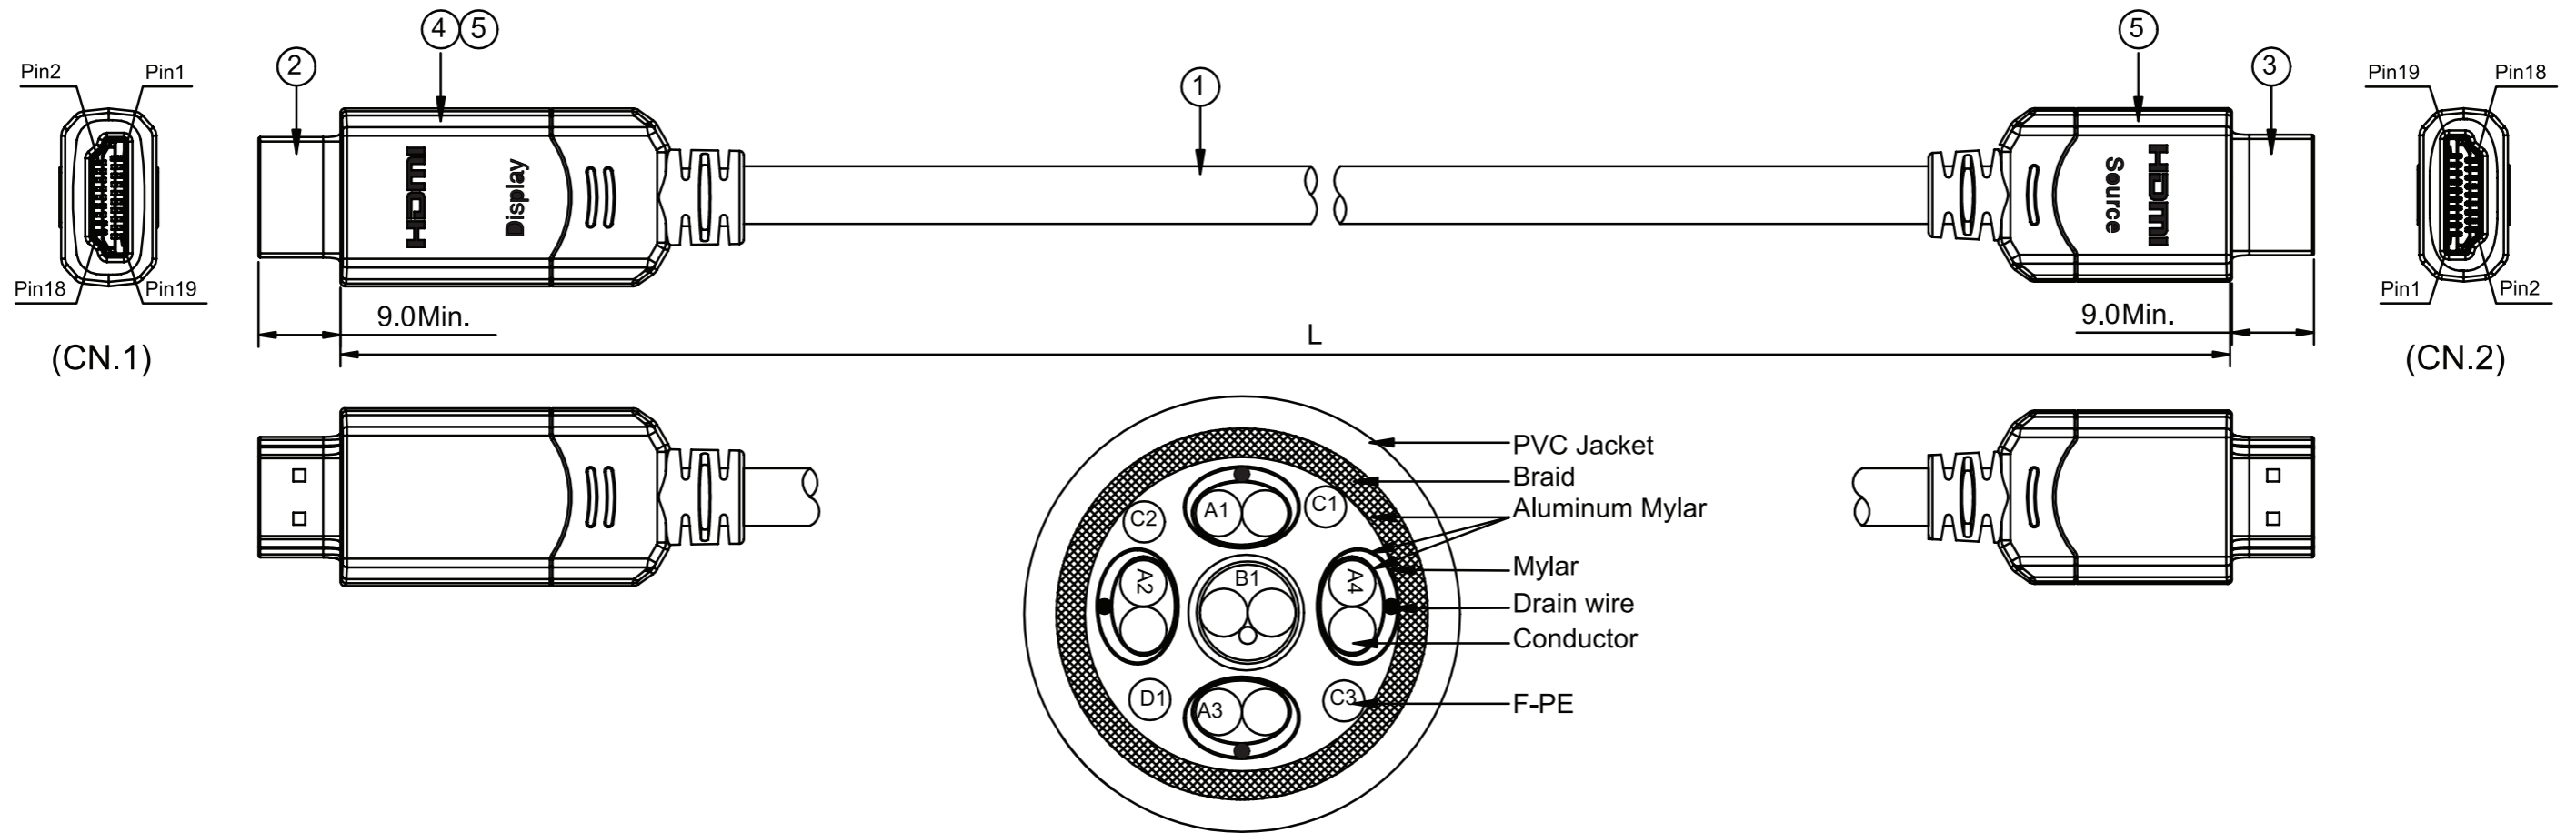

HDMI Active Cables

HDMMXXAY

CONNECTION

SKU	Length mm
PARTHDMM20MA	20000±150
CABLHDMIMM80AC	25000±200
PARTHDMM30MA	30000±200

ITEM	DESCRIPTIONS	Q'TY
④	HDMI CABLE [(24AWG*2+MMAEAM)*4+(26AWG*2+EAMM)*1+(32AWG*3+28AWG*1)]+AB BRAID:65% OD:8.5mm PVC BLACK	1
③	OVER MOLD:BLACK PVC	2
②	Module: HT7180-M-00	1
①	HDMI A TYPE 19PIN PLUG (GOLD PLATED CONTACTS & SHELL.) HDMI A TYPE 19PIN PLUG WITH MODULE(GOLD PLATED CONTACTS & SHELL.)	1