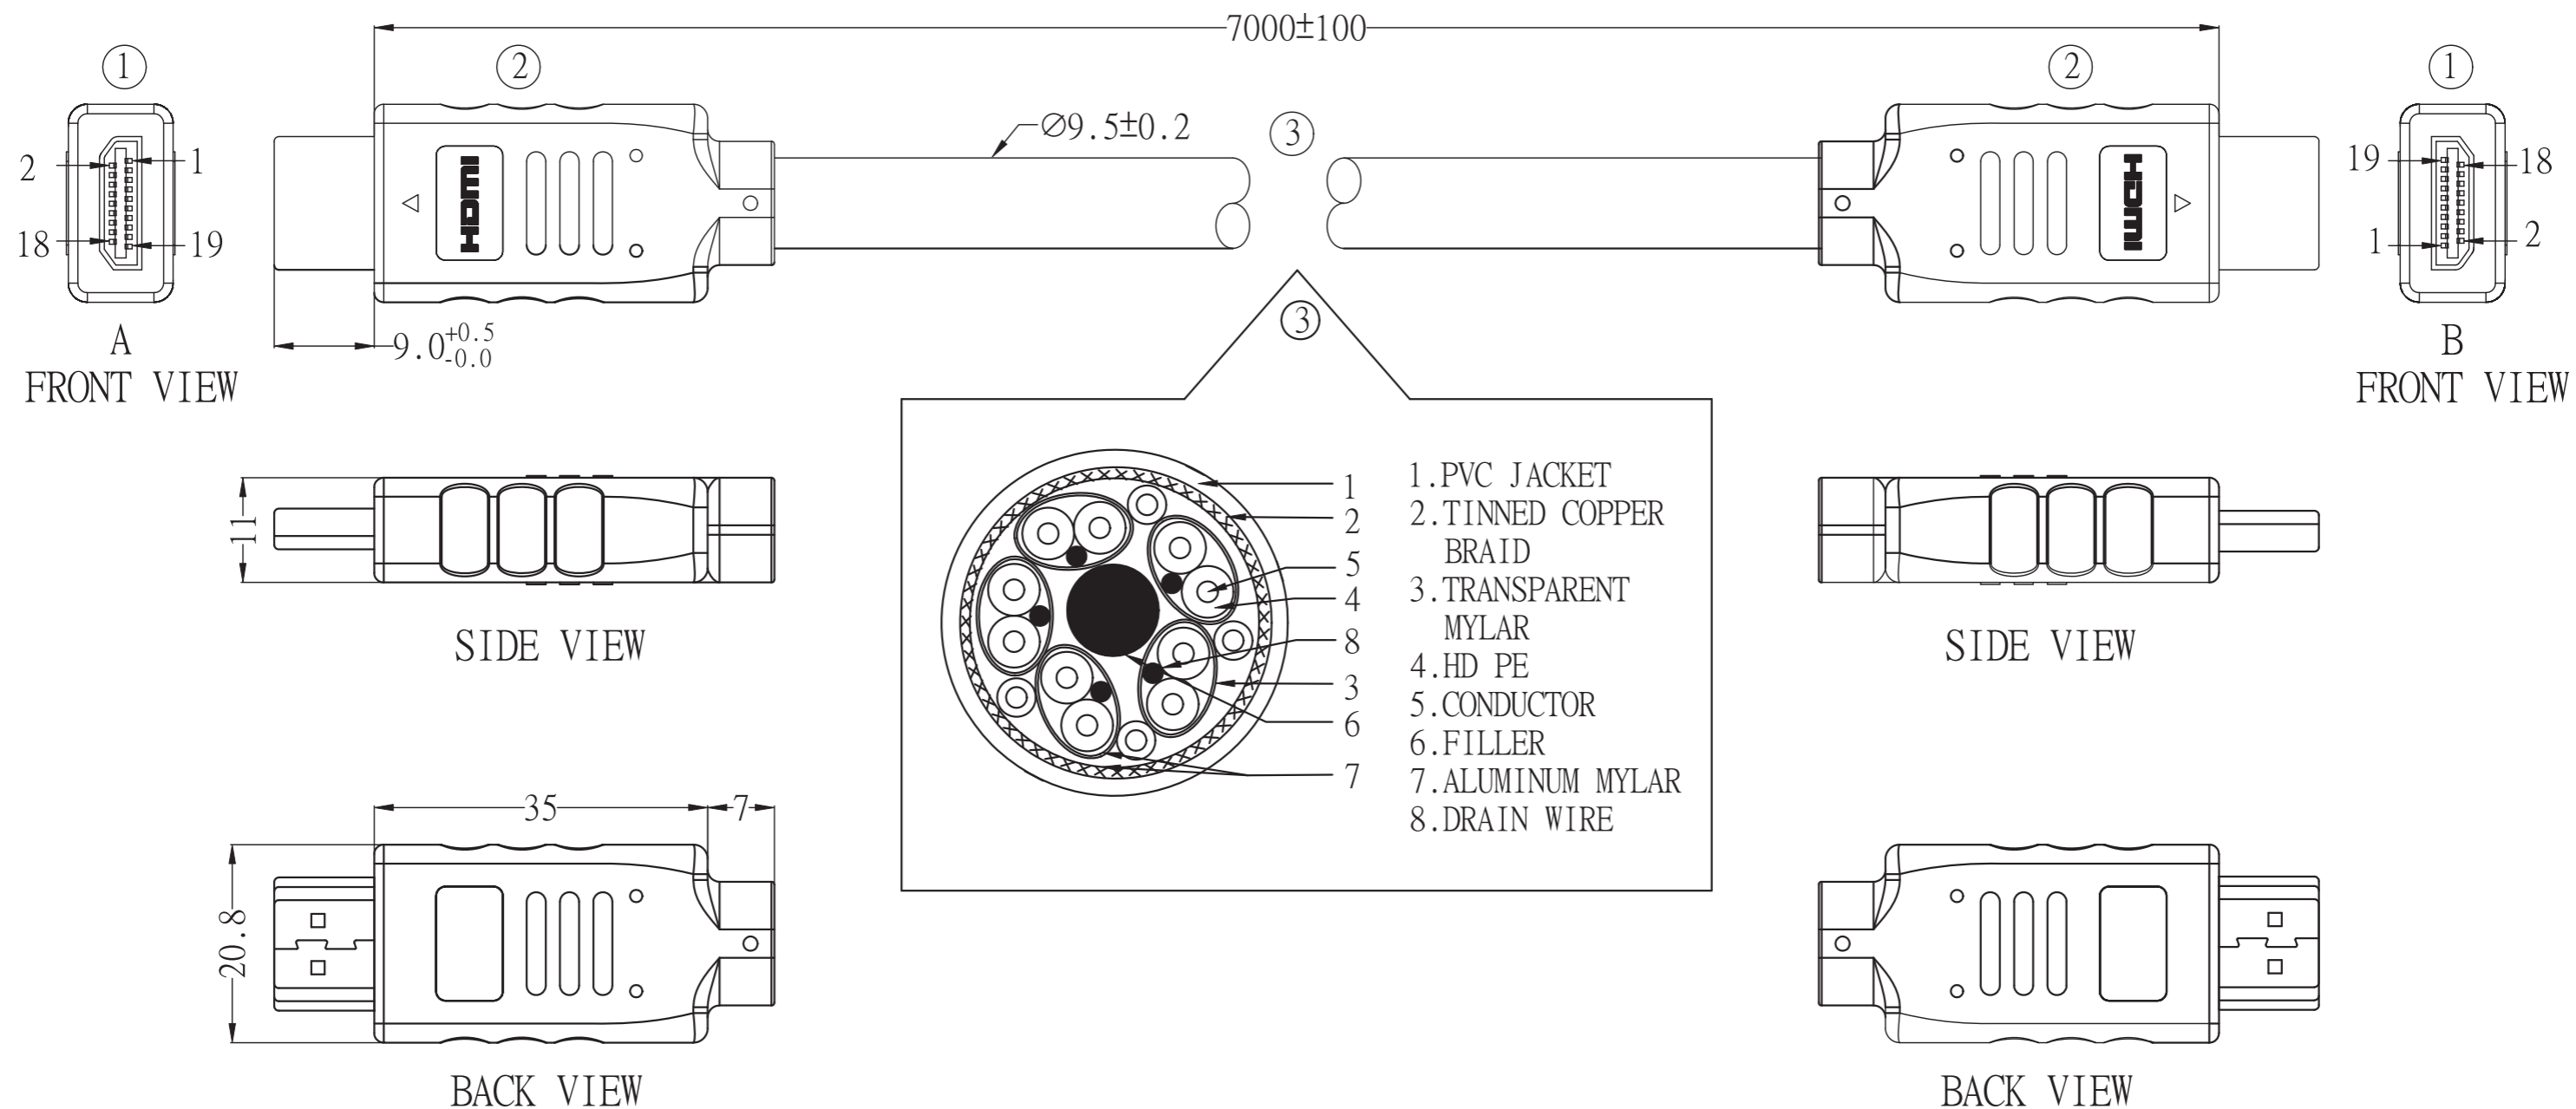

# 7m HDMI Cable (HDMI Premium certified) - 24AWG

HDMM7MP

## ELECTRIC TESTING:

1. 100% OPEN & SHORT TESTING
2. INSULATION RESISTANCE:  $\geq 20 \text{ M } \Omega$
3. CONDUCTOR RESISTANCE:  $\leq 3 \text{ } \Omega$
4. VOLTAGE: 300V DC/0.1S

③	HDMI CABLE, [(24AWG*1PAIR+DRAIN+AL+MY)*5PCS+24AWG*4 CONDUCTORS] +F+ADB,PVC JACKET,COLOR:BLACK	1
②	PVC MOLDING HOUSING,COLOR:BLACK	2
①	HDMI 19 PIN MALE CONNECTOR,METAL SHELL GOLD PLATED,INSULATOR COLOR:BLACK	2
ITEM	DESCRIPTIONS	Q'TY