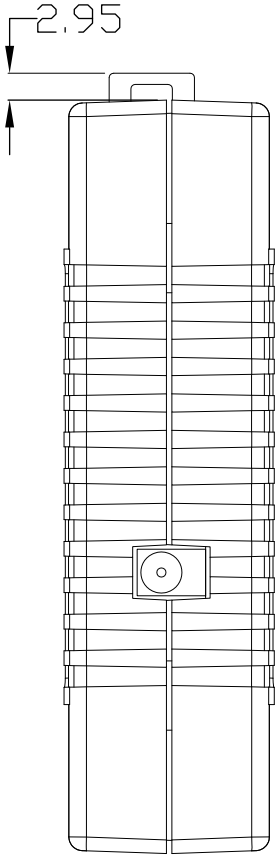

8 7 6 5 4 3 2 1

F
E
D
C
B
A

THIRD ANGLE PROJECTION

GENERAL NOTES

DIMENSIONS ARE IN MM - DO NOT SCALE

THIS DOCUMENT CONTAINS CONFIDENTIAL, PROPRIETARY INFORMATION THAT IS PROPERTY OF STARTECH.COM

StarTech.com

PRODUCT ID	ICUSB2324852		
DESCRIPTION	2 Port USB to RS232 RS422 RS485 Serial Adapter with COM Retention - TAA		
DO NOT SCALE	SHEET: 1 OF 2	UPLOAD DATE: 12/12/2025	

8 7 6 5 4 3 2 1