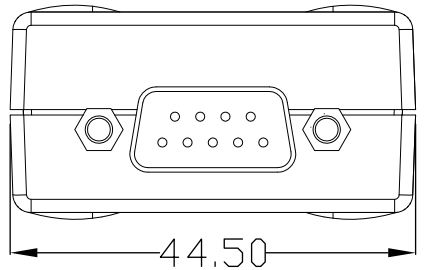

8 7 6 5 4 3 2 1

F
E
D
C
B
A

THIRD ANGLE PROJECTION

GENERAL NOTES

DIMENSIONS ARE IN MM - DO NOT SCALE

THIS DOCUMENT CONTAINS CONFIDENTIAL, PROPRIETARY INFORMATION THAT IS PROPERTY OF STARTECH.COM

StarTech.com

PRODUCT ID	ICUSB2324852		
DESCRIPTION	2 Port USB to RS232 RS422 RS485 Serial Adapter with COM Retention - TAA		
DO NOT SCALE	SHEET: 1 OF 2	UPLOAD DATE: 12/12/2025	

8 7 6 5 4 3 2 1