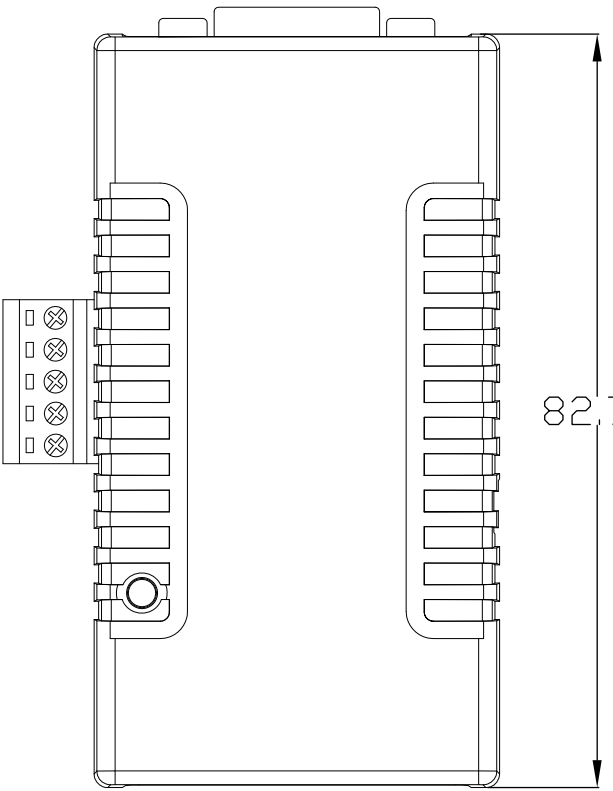

8 7 6 5 4 3 2 1

F
E
D
C
B
A

THIRD ANGLE PROJECTION

GENERAL NOTES

DIMENSIONS ARE IN MM - DO NOT SCALE

THIS DOCUMENT CONTAINS CONFIDENTIAL, PROPRIETARY INFORMATION THAT IS PROPERTY OF STARTECH.COM

StarTech.com

PRODUCT ID	ICUSB2324852		
DESCRIPTION	2 Port USB to RS232 RS422 RS485 Serial Adapter with COM Retention - TAA		
DO NOT SCALE	SHEET: 1 OF 2	UPLOAD DATE: 12/12/2025	

8 7 6 5 4 3 2 1