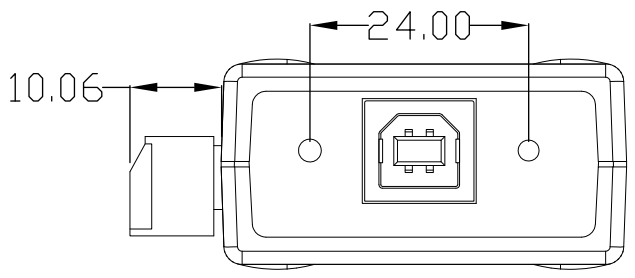

8 7 6 5 4 3 2 1

F
E
D
C
B
A

THIRD ANGLE PROJECTION

GENERAL NOTES

DIMENSIONS ARE IN MM - DO NOT SCALE

THIS DOCUMENT CONTAINS CONFIDENTIAL, PROPRIETARY INFORMATION THAT IS PROPERTY OF STARTECH.COM

StarTech.com

PRODUCT ID	ICUSB2324852		
DESCRIPTION	2 Port USB to RS232 RS422 RS485 Serial Adapter with COM Retention - TAA		
DO NOT SCALE	SHEET: 1 OF 2	UPLOAD DATE: 12/12/2025	

8 7 6 5 4 3 2 1