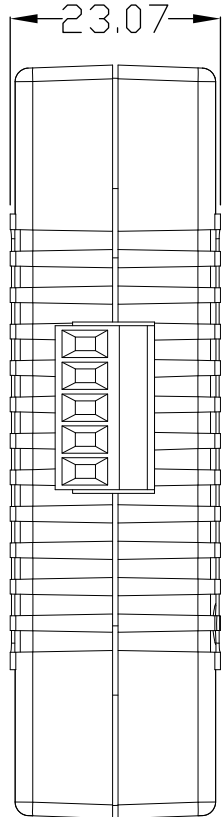

8 7 6 5 4 3 2 1

F
E
D
C
B
A

THIRD ANGLE PROJECTION

GENERAL NOTES

DIMENSIONS ARE IN MM - DO NOT SCALE

THIS DOCUMENT CONTAINS CONFIDENTIAL, PROPRIETARY INFORMATION THAT IS PROPERTY OF STARTECH.COM

StarTech.com

PRODUCT ID	ICUSB2324852		
DESCRIPTION	2 Port USB to RS232 RS422 RS485 Serial Adapter with COM Retention - TAA		
DO NOT SCALE	SHEET: 1 OF 2	UPLOAD DATE: 12/12/2025	

8 7 6 5 4 3 2 1