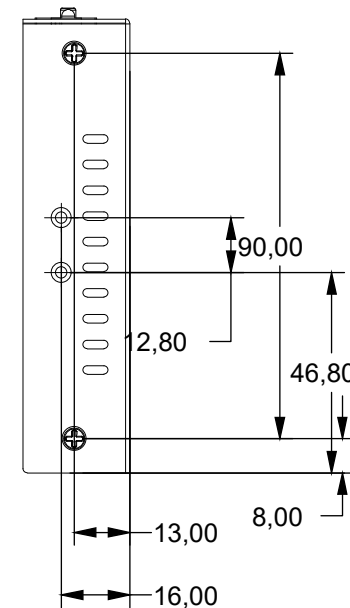

THIRD ANGLE PROJECTION

**GENERAL NOTES**

DIMENSIONS ARE IN MM - DO NOT SCALE  
 THIS DOCUMENT CONTAINS CONFIDENTIAL, PROPRIETARY INFORMATION THAT IS PROPERTY OF STARTECH.COM

PRODUCT ID	IH2006-KVM-EXTENDER (transmitter)		
DESCRIPTION	HDMI KVM Extender Over IP Network, 4K 60Hz, Driverless		
<b>DO NOT SCALE</b>	<b>SHEET: 1 OF 2</b>	<b>UPLOAD DATE: 9/09/2025</b>	

THIRD ANGLE PROJECTION

**GENERAL NOTES**

DIMENSIONS ARE IN MM - DO NOT SCALE  
 THIS DOCUMENT CONTAINS CONFIDENTIAL, PROPRIETARY INFORMATION THAT IS PROPERTY OF STARTECH.COM

**StarTech.com**

PRODUCT ID	IH2006-KVM-EXTENDER (receiver)		
DESCRIPTION	HDMI KVM Extender Over IP Network, 4K 60Hz, Driverless		
<b>DO NOT SCALE</b>	<b>SHEET: 2 OF 2</b>	<b>UPLOAD DATE: 9/09/2025</b>	