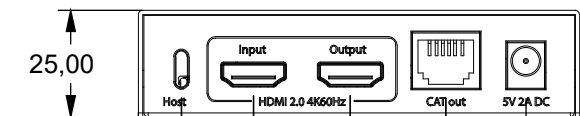

15,75      26,76      15,95  
 14,09

106,00  
 103,00

90,00  
 12,80  
 46,80  
 8,00  
 13,00  
 16,00

90,00  
 12,80  
 46,80  
 8,00  
 13,00  
 16,00

25,00  
 10,06      16,79      22,63      22,30      18,69

THIRD ANGLE PROJECTION

**GENERAL NOTES**

DIMENSIONS ARE IN MM - DO NOT SCALE  
 THIS DOCUMENT CONTAINS CONFIDENTIAL, PROPRIETARY INFORMATION THAT IS PROPERTY OF STARTECH.COM

PRODUCT ID	IH2006-KVM-EXTENDER (transmitter)		
DESCRIPTION	HDMI KVM Extender Over IP Network, 4K 60Hz, Driverless		
<b>DO NOT SCALE</b>	<b>SHEET: 1 OF 2</b>	<b>UPLOAD DATE: 9/09/2025</b>	