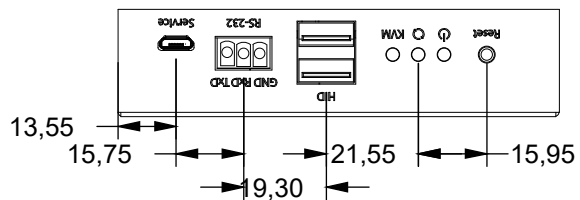

15,75      26,76      15,95  
 14,09

106,00  
 103,00

90,00  
 12,80  
 46,80  
 8,00  
 13,00  
 16,00

90,00  
 12,80  
 46,80  
 8,00  
 13,00  
 16,00

25,00  
 10,06      16,79      22,63      22,30      18,69

THIRD ANGLE PROJECTION

**GENERAL NOTES**

DIMENSIONS ARE IN MM - DO NOT SCALE  
 THIS DOCUMENT CONTAINS CONFIDENTIAL, PROPRIETARY INFORMATION THAT IS PROPERTY OF STARTECH.COM

PRODUCT ID	IH2006-KVM-EXTENDER (transmitter)		
DESCRIPTION	HDMI KVM Extender Over IP Network, 4K 60Hz, Driverless		
<b>DO NOT SCALE</b>	<b>SHEET: 1 OF 2</b>	<b>UPLOAD DATE: 9/09/2025</b>	

THIRD ANGLE PROJECTION

**GENERAL NOTES**

DIMENSIONS ARE IN MM - DO NOT SCALE  
 THIS DOCUMENT CONTAINS CONFIDENTIAL, PROPRIETARY INFORMATION THAT IS PROPERTY OF STARTECH.COM

**StarTech.com**

PRODUCT ID	IH2006-KVM-EXTENDER (receiver)		
DESCRIPTION	HDMI KVM Extender Over IP Network, 4K 60Hz, Driverless		
<b>DO NOT SCALE</b>	<b>SHEET: 2 OF 2</b>	<b>UPLOAD DATE: 9/09/2025</b>	