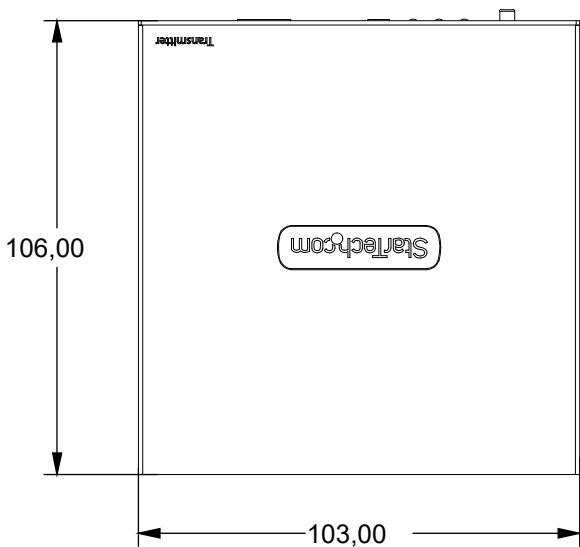

15,75      26,76      15,95  
 14,09

106,00  
 103,00

90,00  
 12,80  
 46,80  
 8,00  
 13,00  
 16,00

90,00  
 12,80  
 46,80  
 8,00  
 13,00  
 16,00

25,00  
 10,06      16,79      22,63      22,30      18,69

THIRD ANGLE PROJECTION

**GENERAL NOTES**

DIMENSIONS ARE IN MM - DO NOT SCALE  
 THIS DOCUMENT CONTAINS CONFIDENTIAL, PROPRIETARY INFORMATION THAT IS PROPERTY OF STARTECH.COM

PRODUCT ID	IH2006-KVM-EXTENDER (transmitter)		
DESCRIPTION	HDMI KVM Extender Over IP Network, 4K 60Hz, Driverless		
<b>DO NOT SCALE</b>	<b>SHEET: 1 OF 2</b>	<b>UPLOAD DATE: 9/09/2025</b>	

THIRD ANGLE PROJECTION

**GENERAL NOTES**

DIMENSIONS ARE IN MM - DO NOT SCALE  
 THIS DOCUMENT CONTAINS CONFIDENTIAL, PROPRIETARY INFORMATION THAT IS PROPERTY OF STARTECH.COM

**StarTech.com**

PRODUCT ID	IH2006-KVM-EXTENDER (receiver)		
DESCRIPTION	HDMI KVM Extender Over IP Network, 4K 60Hz, Driverless		
<b>DO NOT SCALE</b>	<b>SHEET: 2 OF 2</b>	<b>UPLOAD DATE: 9/09/2025</b>	