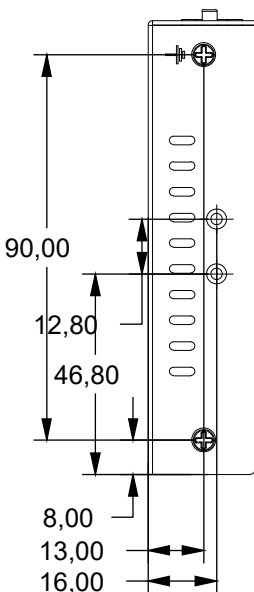

15,75      26,76      15,95  
 14,09

106,00  
 103,00

90,00  
 12,80  
 46,80  
 8,00  
 13,00  
 16,00

90,00  
 12,80  
 46,80  
 8,00  
 13,00  
 16,00

25,00  
 10,06      16,79      22,63      22,30      18,69

THIRD ANGLE PROJECTION

**GENERAL NOTES**

DIMENSIONS ARE IN MM - DO NOT SCALE  
 THIS DOCUMENT CONTAINS CONFIDENTIAL, PROPRIETARY INFORMATION THAT IS PROPERTY OF STARTECH.COM

PRODUCT ID	IH2006-KVM-EXTENDER (transmitter)		
DESCRIPTION	HDMI KVM Extender Over IP Network, 4K 60Hz, Driverless		
<b>DO NOT SCALE</b>	<b>SHEET: 1 OF 2</b>	<b>UPLOAD DATE: 9/09/2025</b>	

THIRD ANGLE PROJECTION

**GENERAL NOTES**

DIMENSIONS ARE IN MM - DO NOT SCALE  
 THIS DOCUMENT CONTAINS CONFIDENTIAL, PROPRIETARY INFORMATION THAT IS PROPERTY OF STARTECH.COM

**StarTech.com**

PRODUCT ID	IH2006-KVM-EXTENDER (receiver)		
DESCRIPTION	HDMI KVM Extender Over IP Network, 4K 60Hz, Driverless		
<b>DO NOT SCALE</b>	<b>SHEET: 2 OF 2</b>	<b>UPLOAD DATE: 9/09/2025</b>	