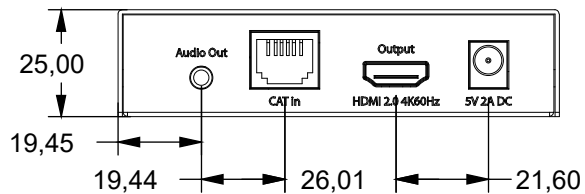

THIRD ANGLE PROJECTION

**GENERAL NOTES**

DIMENSIONS ARE IN MM - DO NOT SCALE  
 THIS DOCUMENT CONTAINS CONFIDENTIAL, PROPRIETARY INFORMATION THAT IS PROPERTY OF STARTECH.COM

PRODUCT ID	IH2006-KVM-EXTENDER (transmitter)		
DESCRIPTION	HDMI KVM Extender Over IP Network, 4K 60Hz, Driverless		
<b>DO NOT SCALE</b>	<b>SHEET: 1 OF 2</b>	<b>UPLOAD DATE: 9/09/2025</b>	

THIRD ANGLE PROJECTION

**GENERAL NOTES**

DIMENSIONS ARE IN MM - DO NOT SCALE  
 THIS DOCUMENT CONTAINS CONFIDENTIAL, PROPRIETARY INFORMATION THAT IS PROPERTY OF STARTECH.COM

**StarTech.com**

PRODUCT ID	IH2006-KVM-EXTENDER (receiver)		
DESCRIPTION	HDMI KVM Extender Over IP Network, 4K 60Hz, Driverless		
<b>DO NOT SCALE</b>	<b>SHEET: 2 OF 2</b>	<b>UPLOAD DATE: 9/09/2025</b>	