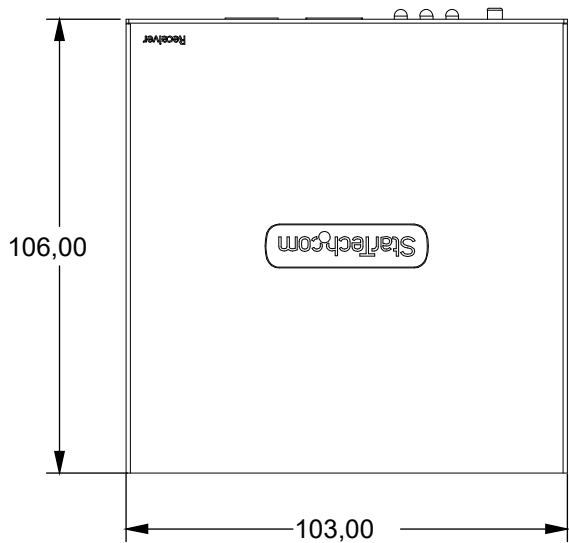

15,75      26,76      15,95  
 14,09

106,00  
 103,00

90,00  
 12,80  
 46,80  
 8,00  
 13,00  
 16,00

90,00  
 12,80  
 46,80  
 8,00  
 13,00  
 16,00

25,00  
 10,06      16,79      22,63      22,30      18,69

THIRD ANGLE PROJECTION

**GENERAL NOTES**

DIMENSIONS ARE IN MM - DO NOT SCALE  
 THIS DOCUMENT CONTAINS CONFIDENTIAL, PROPRIETARY INFORMATION THAT IS PROPERTY OF STARTECH.COM

PRODUCT ID	IH2006-KVM-EXTENDER (transmitter)		
DESCRIPTION	HDMI KVM Extender Over IP Network, 4K 60Hz, Driverless		
<b>DO NOT SCALE</b>	<b>SHEET: 1 OF 2</b>	<b>UPLOAD DATE: 9/09/2025</b>	

THIRD ANGLE PROJECTION

**GENERAL NOTES**

DIMENSIONS ARE IN MM - DO NOT SCALE  
 THIS DOCUMENT CONTAINS CONFIDENTIAL, PROPRIETARY INFORMATION THAT IS PROPERTY OF STARTECH.COM

**StarTech.com**

PRODUCT ID	IH2006-KVM-EXTENDER (receiver)		
DESCRIPTION	HDMI KVM Extender Over IP Network, 4K 60Hz, Driverless		
<b>DO NOT SCALE</b>	<b>SHEET: 2 OF 2</b>	<b>UPLOAD DATE: 9/09/2025</b>	