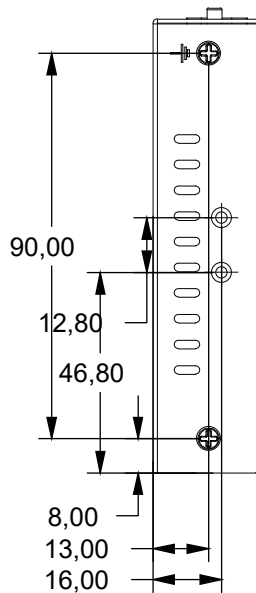

15,75      26,76      15,95  
 14,09

106,00  
 103,00

90,00  
 12,80  
 46,80  
 8,00  
 13,00  
 16,00

90,00  
 12,80  
 46,80  
 8,00  
 13,00  
 16,00

25,00  
 10,06      16,79      22,63      22,30      18,69

THIRD ANGLE PROJECTION

**GENERAL NOTES**

DIMENSIONS ARE IN MM - DO NOT SCALE  
 THIS DOCUMENT CONTAINS CONFIDENTIAL, PROPRIETARY INFORMATION THAT IS PROPERTY OF STARTECH.COM

PRODUCT ID	IH2006-KVM-EXTENDER (transmitter)		
DESCRIPTION	HDMI KVM Extender Over IP Network, 4K 60Hz, Driverless		
<b>DO NOT SCALE</b>	<b>SHEET: 1 OF 2</b>	<b>UPLOAD DATE: 9/09/2025</b>	

THIRD ANGLE PROJECTION

**GENERAL NOTES**

DIMENSIONS ARE IN MM - DO NOT SCALE  
 THIS DOCUMENT CONTAINS CONFIDENTIAL, PROPRIETARY INFORMATION THAT IS PROPERTY OF STARTECH.COM

**StarTech.com**

PRODUCT ID	IH2006-KVM-EXTENDER (receiver)		
DESCRIPTION	HDMI KVM Extender Over IP Network, 4K 60Hz, Driverless		
<b>DO NOT SCALE</b>	<b>SHEET: 2 OF 2</b>	<b>UPLOAD DATE: 9/09/2025</b>	