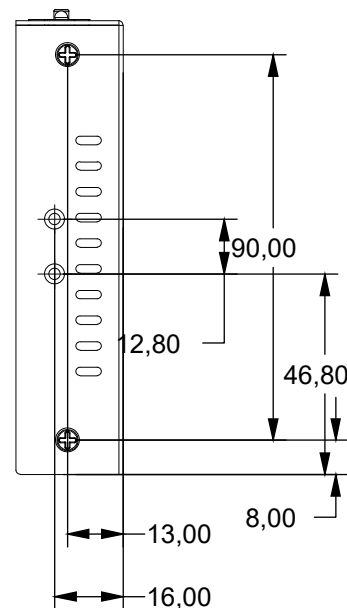

15,75      26,76      15,95  
 14,09

106,00  
 103,00

90,00  
 12,80  
 46,80  
 8,00  
 13,00  
 16,00

90,00  
 12,80  
 46,80  
 8,00  
 13,00  
 16,00

25,00  
 10,06      16,79      22,63      22,30      18,69

THIRD ANGLE PROJECTION

**GENERAL NOTES**

DIMENSIONS ARE IN MM - DO NOT SCALE  
 THIS DOCUMENT CONTAINS CONFIDENTIAL, PROPRIETARY INFORMATION THAT IS PROPERTY OF STARTECH.COM

PRODUCT ID	IH2006-KVM-EXTENDER (transmitter)		
DESCRIPTION	HDMI KVM Extender Over IP Network, 4K 60Hz, Driverless		
<b>DO NOT SCALE</b>	<b>SHEET: 1 OF 2</b>	<b>UPLOAD DATE: 9/09/2025</b>	

THIRD ANGLE PROJECTION

**GENERAL NOTES**

DIMENSIONS ARE IN MM - DO NOT SCALE  
 THIS DOCUMENT CONTAINS CONFIDENTIAL, PROPRIETARY INFORMATION THAT IS PROPERTY OF STARTECH.COM

**StarTech.com**

PRODUCT ID	IH2006-KVM-EXTENDER (receiver)		
DESCRIPTION	HDMI KVM Extender Over IP Network, 4K 60Hz, Driverless		
<b>DO NOT SCALE</b>	<b>SHEET: 2 OF 2</b>	<b>UPLOAD DATE: 9/09/2025</b>	