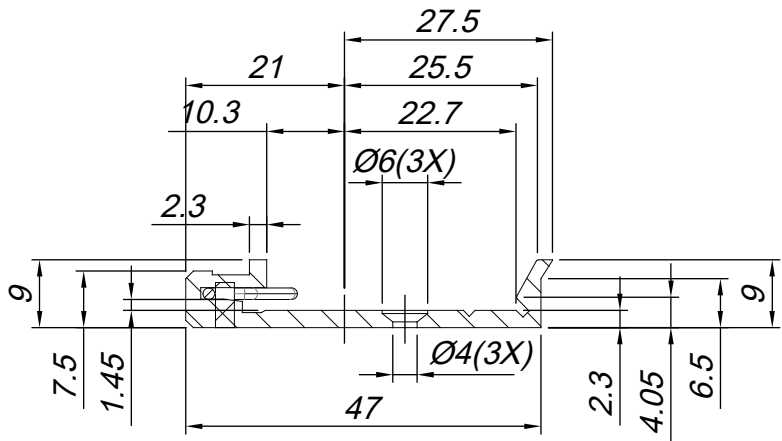

THIRD ANGLE PROJECTION

**GENERAL NOTES**

DIMENSIONS ARE IN MM - DO NOT SCALE  
 THIS DOCUMENT CONTAINS CONFIDENTIAL, PROPRIETARY INFORMATION THAT IS PROPERTY OF STARTECH.COM

PRODUCT ID	IMC100MSFP
DESCRIPTION	Industrial Fiber to Ethernet Media Converter - 100Mbps SFP to RJ45/Cat6 Singlemode/Multimode Optical Fiber to Copper Network - 12-56V DC - IP-30/-40 to +75C
<b>DO NOT SCALE</b>	<b>SHEET: 1 OF: 2</b>
	<b>UPLOAD DATE: 11/29/2021</b>

8 7 6 5 4 3 2 1

F  
E  
D  
C  
B  
A

A-A

THIRD ANGLE PROJECTION

GENERAL NOTES

DIMENSIONS ARE IN MM - DO NOT SCALE  
THIS DOCUMENT CONTAINS CONFIDENTIAL, PROPRIETARY INFORMATION THAT IS PROPERTY OF STARTECH.COM