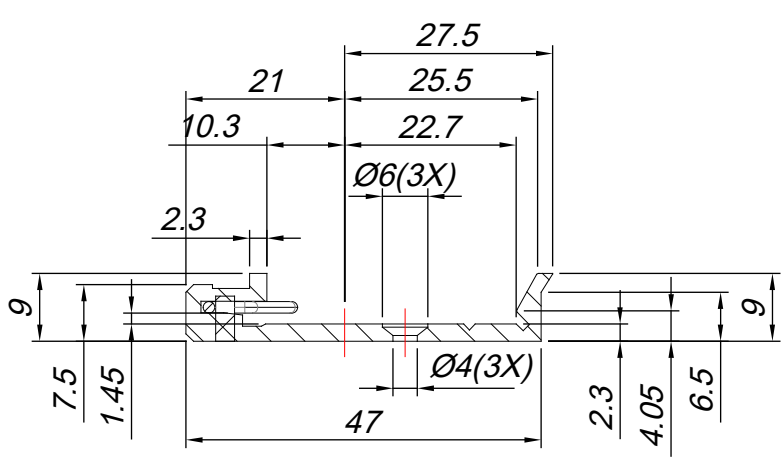

GENERAL NOTES

DIMENSIONS ARE IN MM - DO NOT SCALE

THIS DOCUMENT CONTAINS CONFIDENTIAL, PROPRIETARY INFORMATION THAT IS PROPERTY OF STARTECH.COM

PRODUCT ID	IMC1GSFP		
DESCRIPTION	Industrial Fiber to Ethernet Media Converter		
DO NOT SCALE	SHEET: 1 OF: 2	UPLOAD DATE: 12/09/2025	

THIRD ANGLE PROJECTION

GENERAL NOTES

DIMENSIONS ARE IN MM - DO NOT SCALE
 THIS DOCUMENT CONTAINS CONFIDENTIAL, PROPRIETARY INFORMATION THAT IS PROPERTY OF STARTECH.COM

StarTech.com

PRODUCT ID	IMC1GSFP		
DESCRIPTION	Industrial Fiber to Ethernet Media Converter		
DO NOT SCALE	SHEET: 2 OF 2	UPLOAD DATE: 12/09/2025	