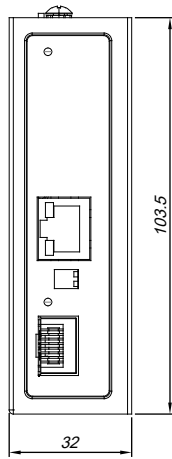

F

E

D

C

B

A

THIRD ANGLE PROJECTION

StarTech.com

GENERAL NOTES

DIMENSIONS ARE IN MM - DO NOT SCALE

THIS DOCUMENT CONTAINS CONFIDENTIAL, PROPRIETARY INFORMATION THAT IS PROPERTY OF STARTECH.COM

PRODUCT ID	IMC1GSFP		
DESCRIPTION	Industrial Fiber to Ethernet Media Converter		
DO NOT SCALE	SHEET: 1 OF: 2	UPLOAD DATE: 12/09/2025	