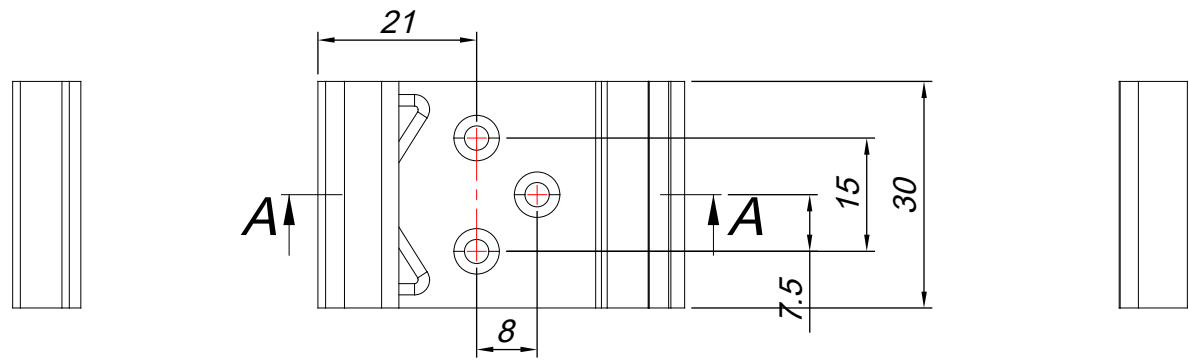

THIRD ANGLE PROJECTION

GENERAL NOTES

DIMENSIONS ARE IN MM - DO NOT SCALE
 THIS DOCUMENT CONTAINS CONFIDENTIAL, PROPRIETARY INFORMATION THAT IS PROPERTY OF STARTECH.COM

StarTech.com

PRODUCT ID	IMC1GSFP		
DESCRIPTION	Industrial Fiber to Ethernet Media Converter		
DO NOT SCALE	SHEET: 2 OF 2	UPLOAD DATE: 12/09/2025	