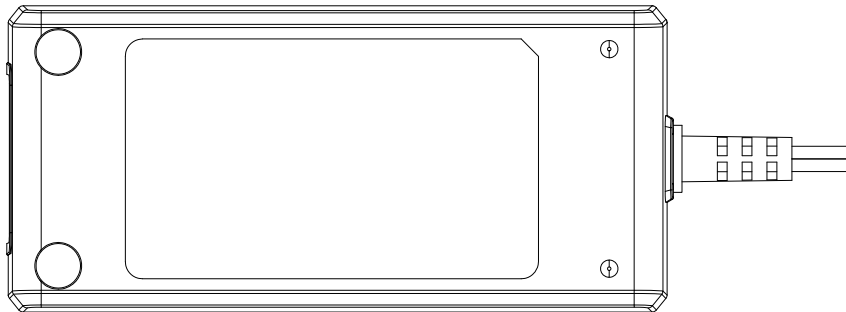

8 7 6 5 4 3 2 1

F
E
D
C
B
A

THIRD ANGLE PROJECTION

GENERAL NOTES

DIMENSIONS ARE IN MM - DO NOT SCALE
THIS DOCUMENT CONTAINS CONFIDENTIAL,
PROPRIETARY INFORMATION THAT IS
PROPERTY OF STARTECH.COM

StarTech.com

PRODUCT ID	ITB20D3250		
DESCRIPTION	Universal DC Power Adapter for Industrial USB Hubs - 20V, 3.25A		
DO NOT SCALE	SHEET: 1 OF: 1	UPLOAD DATE: 11/12/2025	

8 7 6 5 4 3 2 1