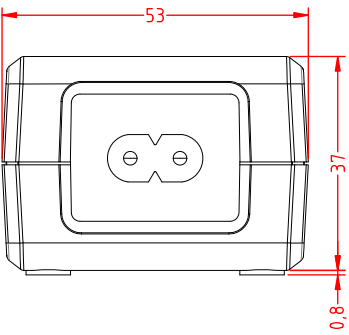

8 7 6 5 4 3 2 1

F
E
D
C
B
A

THIRD ANGLE PROJECTION

GENERAL NOTES

DIMENSIONS ARE IN MM - DO NOT SCALE
THIS DOCUMENT CONTAINS CONFIDENTIAL,
PROPRIETARY INFORMATION THAT IS
PROPERTY OF STARTECH.COM

StarTech.com

PRODUCT ID	ITB20D3250		
DESCRIPTION	Universal DC Power Adapter for Industrial USB Hubs - 20V, 3.25A		
DO NOT SCALE	SHEET: 1 OF: 1	UPLOAD DATE: 11/12/2025	

8 7 6 5 4 3 2 1