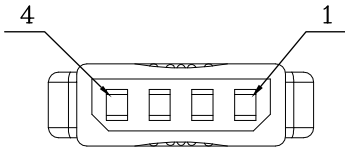

8 7 6 5 4 3 2 1

F
E
D
C
B
A

P1

P2

WIRE CONNECTION:

THIRD ANGLE PROJECTION

StarTech.com

DESCRIPTION	Q'TY
1 Insulator :LCP UL94V-0 ,color: black , contact: Copper Alloy Gold plated	1
2 PVC molded color: black	1
3 power 4P female insulator: black PBT contact: brass tin plated	1
4 UL1007 24AWG L:2.2cm	4

GENERAL NOTES
 DIMENSIONS ARE IN MM - DO NOT SCALE
 THIS DOCUMENT CONTAINS CONFIDENTIAL, PROPRIETARY INFORMATION THAT IS PROPERTY OF STARTECH.COM

PRODUCT ID	LP4SATAFM
DESCRIPTION	SATA to LP4 Power Cable Adapter
DO NOT SCALE	SHEET: 1 OF: 1
	UPLOAD DATE: 9/21/2022