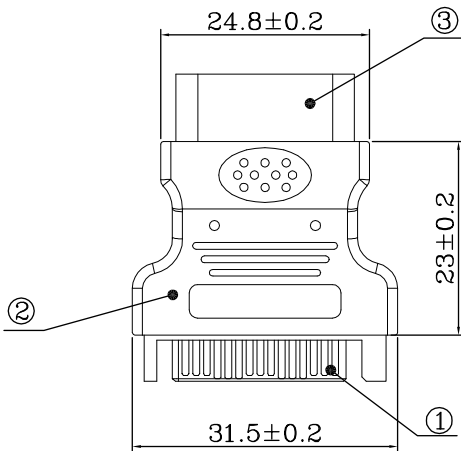

8 7 6 5 4 3 2 1

F
E
D
C
B
A

P1

P2

WIRE CONNECTION:

THIRD ANGLE PROJECTION

StarTech.com

DESCRIPTION	Q'TY
1 Insulator :LCP UL94V-0 ,color: black , contact: Copper Alloy Gold plated	1
2 PVC molded color: black	1
3 power 4P female insulator: black PBT contact: brass tin plated	1
4 UL1007 24AWG L:2.2cm	4

GENERAL NOTES
 DIMENSIONS ARE IN MM - DO NOT SCALE
 THIS DOCUMENT CONTAINS CONFIDENTIAL, PROPRIETARY INFORMATION THAT IS PROPERTY OF STARTECH.COM

PRODUCT ID	LP4SATAFM
DESCRIPTION	SATA to LP4 Power Cable Adapter
DO NOT SCALE	SHEET: 1 OF: 1
	UPLOAD DATE: 9/21/2022