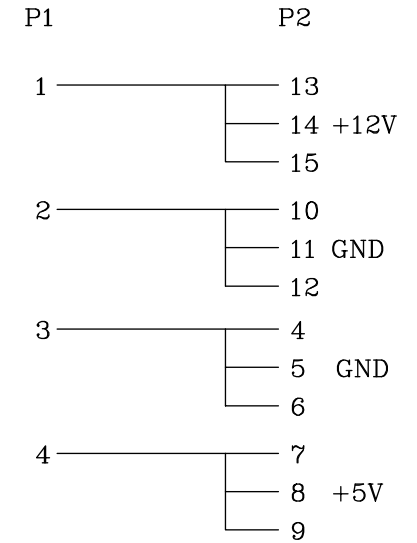

8 7 6 5 4 3 2 1

F
E
D
C
B
A

P1

P2

WIRE CONNECTION:

THIRD ANGLE PROJECTION

StarTech.com

DESCRIPTION	Q'TY
1 Insulator :LCP UL94V-0 ,color: black , contact: Copper Alloy Gold plated	1
2 PVC molded color: black	1
3 power 4P female insulator: black PBT contact: brass tin plated	1
4 UL1007 24AWG L:2.2cm	4

GENERAL NOTES
 DIMENSIONS ARE IN MM - DO NOT SCALE
 THIS DOCUMENT CONTAINS CONFIDENTIAL, PROPRIETARY INFORMATION THAT IS PROPERTY OF STARTECH.COM

PRODUCT ID	LP4SATAFM
DESCRIPTION	SATA to LP4 Power Cable Adapter
DO NOT SCALE	SHEET: 1 OF: 1
	UPLOAD DATE: 9/21/2022