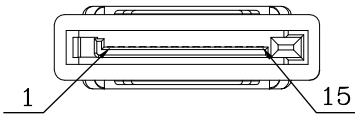

8 7 6 5 4 3 2 1

F
E
D
C
B
A

P1

P2

WIRE CONNECTION:

THIRD ANGLE PROJECTION

StarTech.com

DESCRIPTION	Q'TY
1 Insulator :LCP UL94V-0 ,color: black , contact: Copper Alloy Gold plated	1
2 PVC molded color: black	1
3 power 4P female insulator: black PBT contact: brass tin plated	1
4 UL1007 24AWG L:2.2cm	4

GENERAL NOTES
 DIMENSIONS ARE IN MM - DO NOT SCALE
 THIS DOCUMENT CONTAINS CONFIDENTIAL, PROPRIETARY INFORMATION THAT IS PROPERTY OF STARTECH.COM

PRODUCT ID	LP4SATAFM
DESCRIPTION	SATA to LP4 Power Cable Adapter
DO NOT SCALE	SHEET: 1 OF: 1
	UPLOAD DATE: 9/21/2022