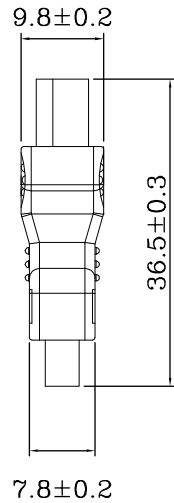

8 7 6 5 4 3 2 1

F
E
D
C
B
A

P1

P2

WIRE CONNECTION:

THIRD ANGLE PROJECTION

StarTech.com

DESCRIPTION	Q'TY
1 Insulator :LCP UL94V-0 ,color: black , contact: Copper Alloy Gold plated	1
2 PVC molded color: black	1
3 power 4P female insulator: black PBT contact: brass tin plated	1
4 UL1007 24AWG L:2.2cm	4

GENERAL NOTES
 DIMENSIONS ARE IN MM - DO NOT SCALE
 THIS DOCUMENT CONTAINS CONFIDENTIAL, PROPRIETARY INFORMATION THAT IS PROPERTY OF STARTECH.COM

PRODUCT ID	LP4SATAFM
DESCRIPTION	SATA to LP4 Power Cable Adapter
DO NOT SCALE	SHEET: 1 OF: 1
	UPLOAD DATE: 9/21/2022