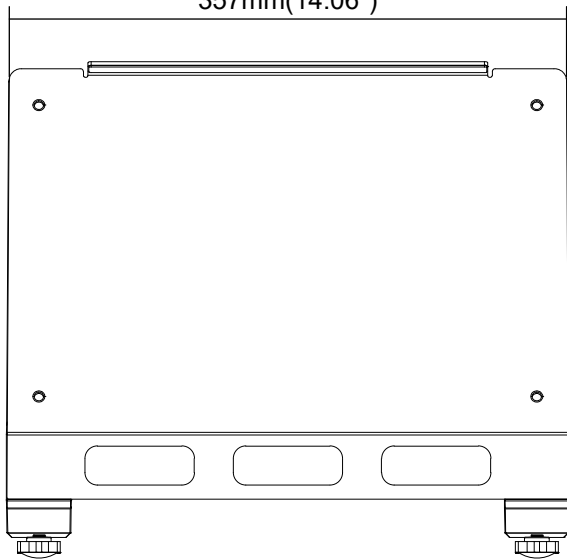

107mm or 132mm or 157mm
4.21" or 5.20" or 6.18"

318mm(12.52")
302mm(11.89")

185mm or 210mm or 235mm
7.28" or 8.27" or 9.25"

357mm(14.06")

THIRD ANGLE PROJECTION

GENERAL NOTES

DIMENSIONS ARE IN MM - DO NOT SCALE
THIS DOCUMENT CONTAINS CONFIDENTIAL,
PROPRIETARY INFORMATION THAT IS
PROPERTY OF STARTECH.COM

StarTech.com

PRODUCT ID	LTSTND		
DESCRIPTION	Adjustable Laptop Stand - Heavy Duty - 3 Height Settings		
DO NOT SCALE	SHEET: 1 OF: 1	UPLOAD DATE: 4/08/2021	