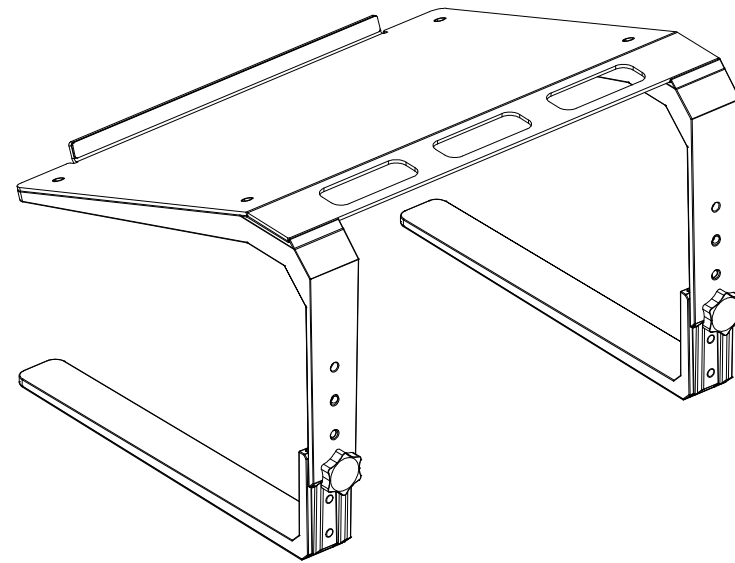

107mm or 132mm or 157mm
4.21" or 5.20" or 6.18"

318mm(12.52")
302mm(11.89")

185mm or 210mm or 235mm
7.28" or 8.27" or 9.25"

357mm(14.06")

THIRD ANGLE PROJECTION

GENERAL NOTES

DIMENSIONS ARE IN MM - DO NOT SCALE
THIS DOCUMENT CONTAINS CONFIDENTIAL,
PROPRIETARY INFORMATION THAT IS
PROPERTY OF STARTECH.COM

StarTech.com

PRODUCT ID	LTSTND		
DESCRIPTION	Adjustable Laptop Stand - Heavy Duty - 3 Height Settings		
DO NOT SCALE	SHEET: 1 OF: 1	UPLOAD DATE: 4/08/2021	