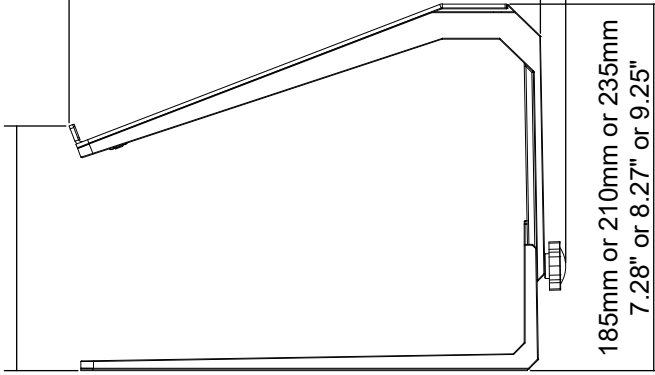

107mm or 132mm or 157mm
4.21" or 5.20" or 6.18"

318mm(12.52")
302mm(11.89")

185mm or 210mm or 235mm
7.28" or 8.27" or 9.25"

357mm(14.06")

THIRD ANGLE PROJECTION

GENERAL NOTES

DIMENSIONS ARE IN MM - DO NOT SCALE
THIS DOCUMENT CONTAINS CONFIDENTIAL,
PROPRIETARY INFORMATION THAT IS
PROPERTY OF STARTECH.COM