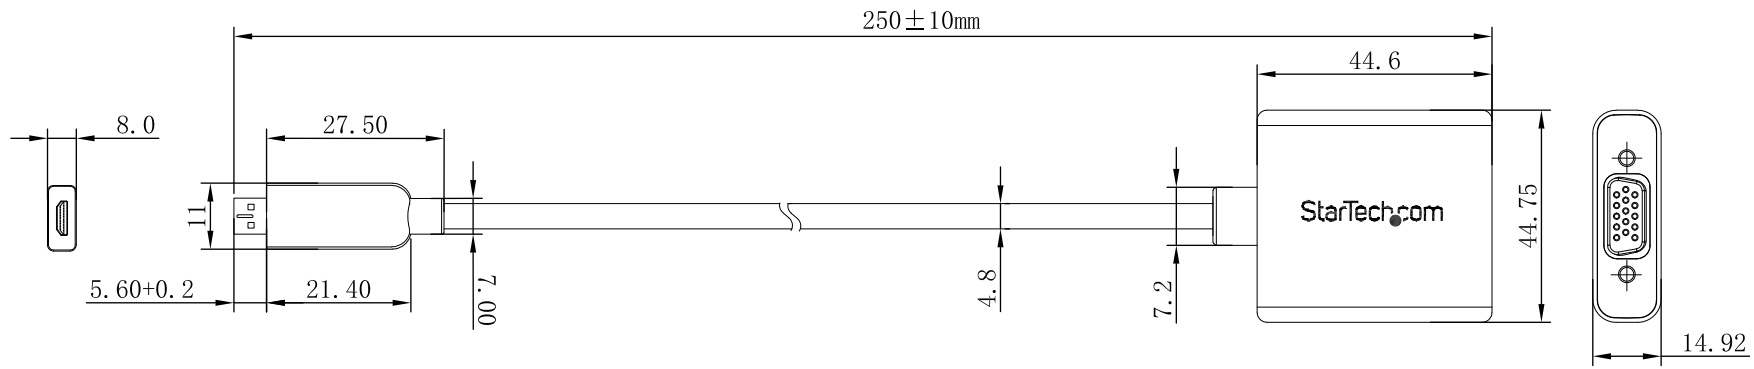

8 7 6 5 4 3 2 1

F
E
D
C
B
A

PCB' A

THIRD ANGLE PROJECTION

GENERAL NOTES

DIMENSIONS ARE IN MM - DO NOT SCALE

THIS DOCUMENT CONTAINS CONFIDENTIAL, PROPRIETARY INFORMATION THAT IS PROPERTY OF STARTECH.COM

PRODUCT ID	MCHD2VGAE2
DESCRIPTION	Micro HDMI to VGA Adapter Converter for Smartphones / Ultrabook / Tablet - 1920x1080
DO NOT SCALE	SHEET: 1 OF: 1
	UPLOAD DATE: 1/30/2026