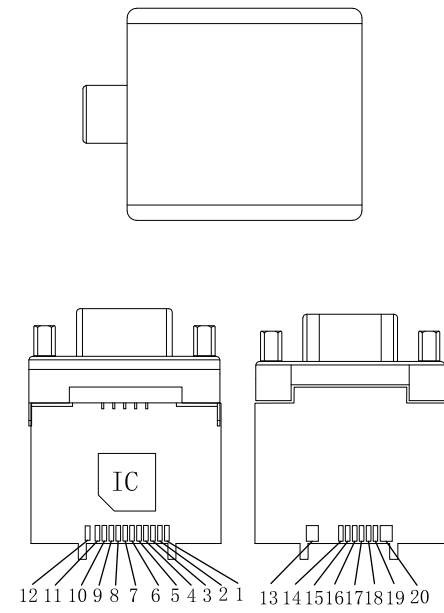

8 7 6 5 4 3 2 1

F
E
D
C
B
A

PCB' A

THIRD ANGLE PROJECTION

GENERAL NOTES

DIMENSIONS ARE IN MM - DO NOT SCALE

THIS DOCUMENT CONTAINS CONFIDENTIAL, PROPRIETARY INFORMATION THAT IS PROPERTY OF STARTECH.COM

PRODUCT ID	MCHD2VGAE2
DESCRIPTION	Micro HDMI to VGA Adapter Converter for Smartphones / Ultrabook / Tablet - 1920x1080
DO NOT SCALE	SHEET: 1 OF: 1
	UPLOAD DATE: 1/30/2026

8 7 6 5 4 3 2 1