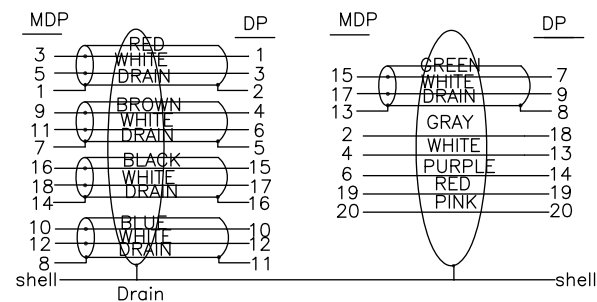

MDP/M TO DP/F

NO	DESCRIPTION
16	MDP~ABS upper coverplate
15	MDP~ABS ABS lower coverplate
14	DisplayPort Female~ABS front Cover plate
13	DisplayPort Female ABS shell
12	TPE~45P~yellow
11	Mini Display Port M transparency Boarding Cap
10	DisplayPort Female~clamp~black
9	DisplayPort Female plug shell:gold plated~insulation:white~pin:3u
8	transparency PE
7	TPE~45P~BLACK
6	polyamide resin~transparency
5	H.S TUBE: # 1.5MM~transparency
4	H.S TUBE: # 1.0MM~BLACK
3	MDP Male~clamp~black
2	MDP Male Plug~shell:gold plated~insulation:white~pin:3u
1	DP~UL20276~[32AWG+EAM]*5P+32AWG*5C+AEB(85%AL)OD:5.0MM~BLACK~MARKING : Displayport cable E342987... AWM STYLE 20276 80C 30V VW-1

THIRD ANGLE PROJECTION

GENERAL NOTES

DIMENSIONS ARE IN MM - DO NOT SCALE
THIS DOCUMENT CONTAINS CONFIDENTIAL, PROPRIETARY INFORMATION THAT IS PROPERTY OF STARTECH.COM

StarTech.com

PRODUCT ID	MDP2DPMF6IN		
DESCRIPTION	Mini DisplayPort to DisplayPort Adapter - 4K x 2K UHD Video		
DO NOT SCALE	SHEET: 1 OF: 1	UPLOAD DATE: 4/02/2026	