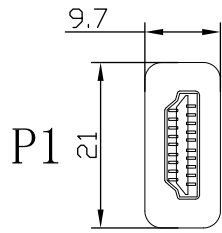

Overall length 5000±40mm

THIRD ANGLE PROJECTION

**GENERAL NOTES**

DIMENSIONS ARE IN MM - DO NOT SCALE  
 THIS DOCUMENT CONTAINS CONFIDENTIAL, PROPRIETARY INFORMATION THAT IS PROPERTY OF STARTECH.COM

PRODUCT ID	MDP2HDMMSMB		
DESCRIPTION	16.4ft (5m) Mini DisplayPort to HDMI Cable - 4K 30Hz Video		
<b>DO NOT SCALE</b>	<b>SHEET: 1 OF: 1</b>	<b>UPLOAD DATE: 12/11/2025</b>	