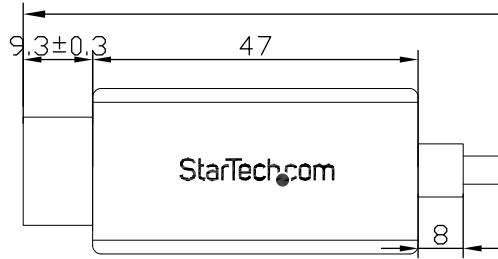

Overall length 5000±40mm

THIRD ANGLE PROJECTION

**GENERAL NOTES**

DIMENSIONS ARE IN MM - DO NOT SCALE  
 THIS DOCUMENT CONTAINS CONFIDENTIAL, PROPRIETARY INFORMATION THAT IS PROPERTY OF STARTECH.COM

PRODUCT ID	MDP2HDMMSMB		
DESCRIPTION	16.4ft (5m) Mini DisplayPort to HDMI Cable - 4K 30Hz Video		
<b>DO NOT SCALE</b>	<b>SHEET: 1 OF: 1</b>	<b>UPLOAD DATE: 12/11/2025</b>	