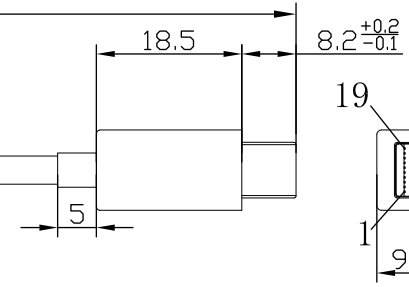

Overall length 5000±40mm

THIRD ANGLE PROJECTION

**GENERAL NOTES**

DIMENSIONS ARE IN MM - DO NOT SCALE  
 THIS DOCUMENT CONTAINS CONFIDENTIAL, PROPRIETARY INFORMATION THAT IS PROPERTY OF STARTECH.COM

PRODUCT ID	MDP2HDMMSMB		
DESCRIPTION	16.4ft (5m) Mini DisplayPort to HDMI Cable - 4K 30Hz Video		
<b>DO NOT SCALE</b>	<b>SHEET: 1 OF: 1</b>	<b>UPLOAD DATE: 12/11/2025</b>	