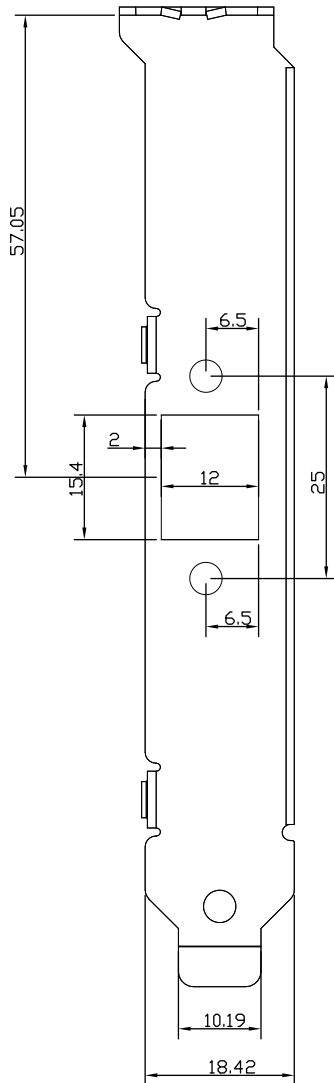

8 7 6 5 4 3 2 1

F
E
D
C
B
A

THIRD ANGLE PROJECTION

GENERAL NOTES

DIMENSIONS ARE IN MM - DO NOT SCALE

THIS DOCUMENT CONTAINS CONFIDENTIAL, PROPRIETARY INFORMATION THAT IS PROPERTY OF STARTECH.COM

PRODUCT ID	MR12GI-NETWORK-CARD		
DESCRIPTION	1-Port 2.5GbE M.2 2280 Network Card		
DO NOT SCALE	SHEET: 1 OF: 3	UPLOAD DATE: 8/27/2024	

8 7 6 5 4 3 2 1

THIRD ANGLE PROJECTION

GENERAL NOTES

DIMENSIONS ARE IN MM - DO NOT SCALE
 THIS DOCUMENT CONTAINS CONFIDENTIAL,
 PROPRIETARY INFORMATION THAT IS
 PROPERTY OF STARTECH.COM

StarTech.com

PRODUCT ID	MR12GI-NETWORK-CARD		
DESCRIPTION	1-Port 2.5GbE M.2 2280 Network Card		
DO NOT SCALE	SHEET: 2 OF: 3	UPLOAD DATE: 8/27/2024	

THIRD ANGLE PROJECTION

GENERAL NOTES

DIMENSIONS ARE IN MM - DO NOT SCALE
 THIS DOCUMENT CONTAINS CONFIDENTIAL,
 PROPRIETARY INFORMATION THAT IS
 PROPERTY OF STARTECH.COM

StarTech.com

PRODUCT ID	MR12GI-NETWORK-CARD		
DESCRIPTION	1-Port 2.5GbE M.2 2280 Network Card		
DO NOT SCALE	SHEET: 3 OF 3	UPLOAD DATE: 8/27/2024	