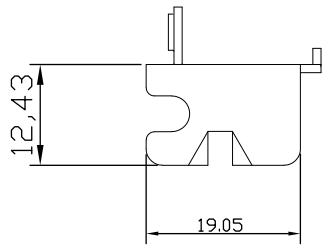

8 7 6 5 4 3 2 1

F
E
D
C
B
A

THIRD ANGLE PROJECTION

GENERAL NOTES

DIMENSIONS ARE IN MM - DO NOT SCALE

THIS DOCUMENT CONTAINS CONFIDENTIAL, PROPRIETARY INFORMATION THAT IS PROPERTY OF STARTECH.COM

PRODUCT ID	MR12GI-NETWORK-CARD		
DESCRIPTION	1-Port 2.5GbE M.2 2280 Network Card		
DO NOT SCALE	SHEET: 1 OF: 3	UPLOAD DATE: 8/27/2024	

8 7 6 5 4 3 2 1

THIRD ANGLE PROJECTION

GENERAL NOTES

DIMENSIONS ARE IN MM - DO NOT SCALE
 THIS DOCUMENT CONTAINS CONFIDENTIAL,
 PROPRIETARY INFORMATION THAT IS
 PROPERTY OF STARTECH.COM

StarTech.com

PRODUCT ID	MR12GI-NETWORK-CARD		
DESCRIPTION	1-Port 2.5GbE M.2 2280 Network Card		
DO NOT SCALE	SHEET: 2 OF: 3	UPLOAD DATE: 8/27/2024	

THIRD ANGLE PROJECTION

GENERAL NOTES

DIMENSIONS ARE IN MM - DO NOT SCALE
 THIS DOCUMENT CONTAINS CONFIDENTIAL,
 PROPRIETARY INFORMATION THAT IS
 PROPERTY OF STARTECH.COM

StarTech.com

PRODUCT ID	MR12GI-NETWORK-CARD		
DESCRIPTION	1-Port 2.5GbE M.2 2280 Network Card		
DO NOT SCALE	SHEET: 3 OF 3	UPLOAD DATE: 8/27/2024	