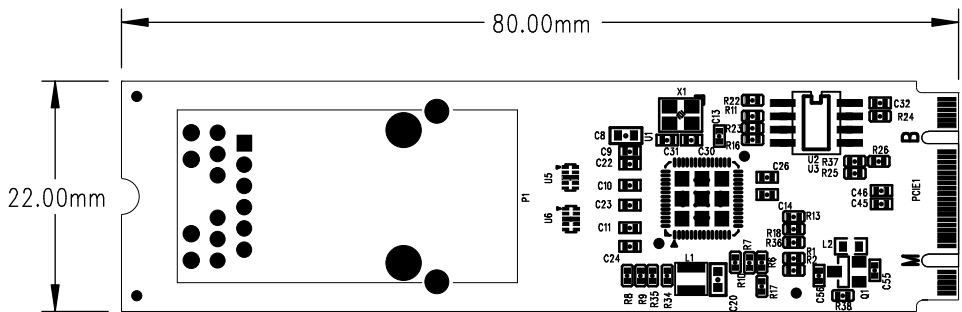

8 7 6 5 4 3 2 1

F
E
D
C
B
A

THIRD ANGLE PROJECTION

GENERAL NOTES

DIMENSIONS ARE IN MM - DO NOT SCALE

THIS DOCUMENT CONTAINS CONFIDENTIAL, PROPRIETARY INFORMATION THAT IS PROPERTY OF STARTECH.COM

PRODUCT ID	MR12GI-NETWORK-CARD		
DESCRIPTION	1-Port 2.5GbE M.2 2280 Network Card		
DO NOT SCALE	SHEET: 1 OF: 3	UPLOAD DATE: 8/27/2024	

8 7 6 5 4 3 2 1

THIRD ANGLE PROJECTION

GENERAL NOTES

DIMENSIONS ARE IN MM - DO NOT SCALE
 THIS DOCUMENT CONTAINS CONFIDENTIAL,
 PROPRIETARY INFORMATION THAT IS
 PROPERTY OF STARTECH.COM

StarTech.com

PRODUCT ID	MR12GI-NETWORK-CARD		
DESCRIPTION	1-Port 2.5GbE M.2 2280 Network Card		
DO NOT SCALE	SHEET: 2 OF: 3	UPLOAD DATE: 8/27/2024	

THIRD ANGLE PROJECTION

GENERAL NOTES

DIMENSIONS ARE IN MM - DO NOT SCALE
 THIS DOCUMENT CONTAINS CONFIDENTIAL,
 PROPRIETARY INFORMATION THAT IS
 PROPERTY OF STARTECH.COM

StarTech.com

PRODUCT ID	MR12GI-NETWORK-CARD		
DESCRIPTION	1-Port 2.5GbE M.2 2280 Network Card		
DO NOT SCALE	SHEET: 3 OF 3	UPLOAD DATE: 8/27/2024	