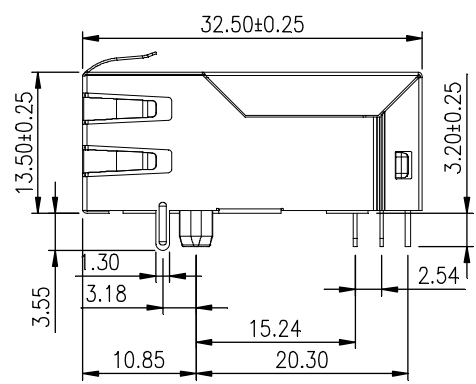

8 7 6 5 4 3 2 1

F
E
D
C
B
A

THIRD ANGLE PROJECTION

GENERAL NOTES

DIMENSIONS ARE IN MM - DO NOT SCALE

THIS DOCUMENT CONTAINS CONFIDENTIAL, PROPRIETARY INFORMATION THAT IS PROPERTY OF STARTECH.COM

PRODUCT ID	MR12GI-NETWORK-CARD		
DESCRIPTION	1-Port 2.5GbE M.2 2280 Network Card		
DO NOT SCALE	SHEET: 1 OF: 3	UPLOAD DATE: 8/27/2024	

8 7 6 5 4 3 2 1

THIRD ANGLE PROJECTION

GENERAL NOTES

DIMENSIONS ARE IN MM - DO NOT SCALE
 THIS DOCUMENT CONTAINS CONFIDENTIAL,
 PROPRIETARY INFORMATION THAT IS
 PROPERTY OF STARTECH.COM

StarTech.com

PRODUCT ID	MR12GI-NETWORK-CARD		
DESCRIPTION	1-Port 2.5GbE M.2 2280 Network Card		
DO NOT SCALE	SHEET: 2 OF: 3	UPLOAD DATE: 8/27/2024	

THIRD ANGLE PROJECTION

GENERAL NOTES

DIMENSIONS ARE IN MM - DO NOT SCALE
 THIS DOCUMENT CONTAINS CONFIDENTIAL,
 PROPRIETARY INFORMATION THAT IS
 PROPERTY OF STARTECH.COM

StarTech.com

PRODUCT ID	MR12GI-NETWORK-CARD		
DESCRIPTION	1-Port 2.5GbE M.2 2280 Network Card		
DO NOT SCALE	SHEET: 3 OF 3	UPLOAD DATE: 8/27/2024	