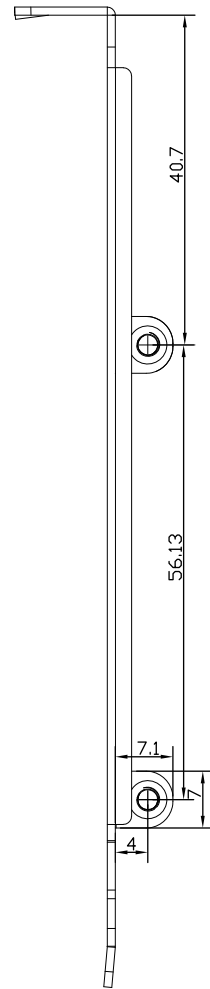

8 7 6 5 4 3 2 1

F
E
D
C
B
A

THIRD ANGLE PROJECTION

GENERAL NOTES

DIMENSIONS ARE IN MM - DO NOT SCALE

THIS DOCUMENT CONTAINS CONFIDENTIAL, PROPRIETARY INFORMATION THAT IS PROPERTY OF STARTECH.COM

PRODUCT ID	MR12GI-NETWORK-CARD		
DESCRIPTION	1-Port 2.5GbE M.2 2280 Network Card		
DO NOT SCALE	SHEET: 1 OF: 3	UPLOAD DATE: 8/27/2024	

8 7 6 5 4 3 2 1

THIRD ANGLE PROJECTION

GENERAL NOTES

DIMENSIONS ARE IN MM - DO NOT SCALE
 THIS DOCUMENT CONTAINS CONFIDENTIAL,
 PROPRIETARY INFORMATION THAT IS
 PROPERTY OF STARTECH.COM

StarTech.com

PRODUCT ID	MR12GI-NETWORK-CARD		
DESCRIPTION	1-Port 2.5GbE M.2 2280 Network Card		
DO NOT SCALE	SHEET: 2 OF: 3	UPLOAD DATE: 8/27/2024	

THIRD ANGLE PROJECTION

GENERAL NOTES

DIMENSIONS ARE IN MM - DO NOT SCALE
 THIS DOCUMENT CONTAINS CONFIDENTIAL,
 PROPRIETARY INFORMATION THAT IS
 PROPERTY OF STARTECH.COM

StarTech.com

PRODUCT ID	MR12GI-NETWORK-CARD		
DESCRIPTION	1-Port 2.5GbE M.2 2280 Network Card		
DO NOT SCALE	SHEET: 3 OF 3	UPLOAD DATE: 8/27/2024	