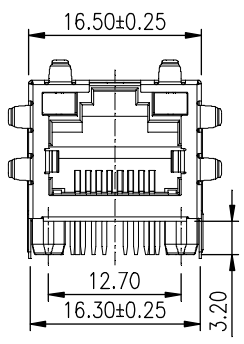

8 7 6 5 4 3 2 1

F
E
D
C
B
A

THIRD ANGLE PROJECTION

GENERAL NOTES

DIMENSIONS ARE IN MM - DO NOT SCALE

THIS DOCUMENT CONTAINS CONFIDENTIAL, PROPRIETARY INFORMATION THAT IS PROPERTY OF STARTECH.COM

PRODUCT ID	MR12GI-NETWORK-CARD		
DESCRIPTION	1-Port 2.5GbE M.2 2280 Network Card		
DO NOT SCALE	SHEET: 1 OF: 3	UPLOAD DATE: 8/27/2024	

8 7 6 5 4 3 2 1

THIRD ANGLE PROJECTION

GENERAL NOTES

DIMENSIONS ARE IN MM - DO NOT SCALE
 THIS DOCUMENT CONTAINS CONFIDENTIAL,
 PROPRIETARY INFORMATION THAT IS
 PROPERTY OF STARTECH.COM

StarTech.com

PRODUCT ID	MR12GI-NETWORK-CARD		
DESCRIPTION	1-Port 2.5GbE M.2 2280 Network Card		
DO NOT SCALE	SHEET: 2 OF: 3	UPLOAD DATE: 8/27/2024	

THIRD ANGLE PROJECTION

GENERAL NOTES

DIMENSIONS ARE IN MM - DO NOT SCALE
 THIS DOCUMENT CONTAINS CONFIDENTIAL,
 PROPRIETARY INFORMATION THAT IS
 PROPERTY OF STARTECH.COM

StarTech.com

PRODUCT ID	MR12GI-NETWORK-CARD		
DESCRIPTION	1-Port 2.5GbE M.2 2280 Network Card		
DO NOT SCALE	SHEET: 3 OF 3	UPLOAD DATE: 8/27/2024	