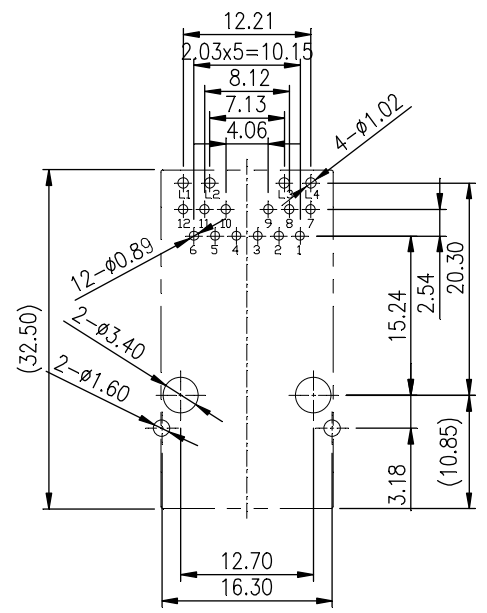

8 7 6 5 4 3 2 1

F
E
D
C
B
A

THIRD ANGLE PROJECTION

GENERAL NOTES

DIMENSIONS ARE IN MM - DO NOT SCALE

THIS DOCUMENT CONTAINS CONFIDENTIAL, PROPRIETARY INFORMATION THAT IS PROPERTY OF STARTECH.COM

PRODUCT ID	MR12GI-NETWORK-CARD		
DESCRIPTION	1-Port 2.5GbE M.2 2280 Network Card		
DO NOT SCALE	SHEET: 1 OF: 3	UPLOAD DATE: 8/27/2024	

8 7 6 5 4 3 2 1

THIRD ANGLE PROJECTION

GENERAL NOTES

DIMENSIONS ARE IN MM - DO NOT SCALE
 THIS DOCUMENT CONTAINS CONFIDENTIAL,
 PROPRIETARY INFORMATION THAT IS
 PROPERTY OF STARTECH.COM

StarTech.com

PRODUCT ID	MR12GI-NETWORK-CARD		
DESCRIPTION	1-Port 2.5GbE M.2 2280 Network Card		
DO NOT SCALE	SHEET: 2 OF: 3	UPLOAD DATE: 8/27/2024	

THIRD ANGLE PROJECTION

GENERAL NOTES

DIMENSIONS ARE IN MM - DO NOT SCALE
 THIS DOCUMENT CONTAINS CONFIDENTIAL,
 PROPRIETARY INFORMATION THAT IS
 PROPERTY OF STARTECH.COM

StarTech.com

PRODUCT ID	MR12GI-NETWORK-CARD		
DESCRIPTION	1-Port 2.5GbE M.2 2280 Network Card		
DO NOT SCALE	SHEET: 3 OF 3	UPLOAD DATE: 8/27/2024	