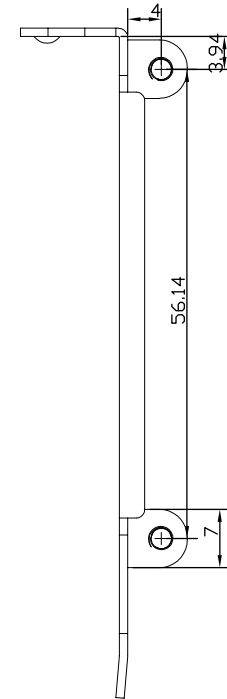

8 7 6 5 4 3 2 1

F
E
D
C
B
A

THIRD ANGLE PROJECTION

GENERAL NOTES

DIMENSIONS ARE IN MM - DO NOT SCALE

THIS DOCUMENT CONTAINS CONFIDENTIAL, PROPRIETARY INFORMATION THAT IS PROPERTY OF STARTECH.COM

PRODUCT ID	MR12GI-NETWORK-CARD		
DESCRIPTION	1-Port 2.5GbE M.2 2280 Network Card		
DO NOT SCALE	SHEET: 1 OF: 3	UPLOAD DATE: 8/27/2024	

8 7 6 5 4 3 2 1

THIRD ANGLE PROJECTION

GENERAL NOTES

DIMENSIONS ARE IN MM - DO NOT SCALE
 THIS DOCUMENT CONTAINS CONFIDENTIAL,
 PROPRIETARY INFORMATION THAT IS
 PROPERTY OF STARTECH.COM

StarTech.com

PRODUCT ID	MR12GI-NETWORK-CARD		
DESCRIPTION	1-Port 2.5GbE M.2 2280 Network Card		
DO NOT SCALE	SHEET: 2 OF: 3	UPLOAD DATE: 8/27/2024	

THIRD ANGLE PROJECTION

GENERAL NOTES

DIMENSIONS ARE IN MM - DO NOT SCALE
 THIS DOCUMENT CONTAINS CONFIDENTIAL,
 PROPRIETARY INFORMATION THAT IS
 PROPERTY OF STARTECH.COM

StarTech.com

PRODUCT ID	MR12GI-NETWORK-CARD		
DESCRIPTION	1-Port 2.5GbE M.2 2280 Network Card		
DO NOT SCALE	SHEET: 3 OF 3	UPLOAD DATE: 8/27/2024	