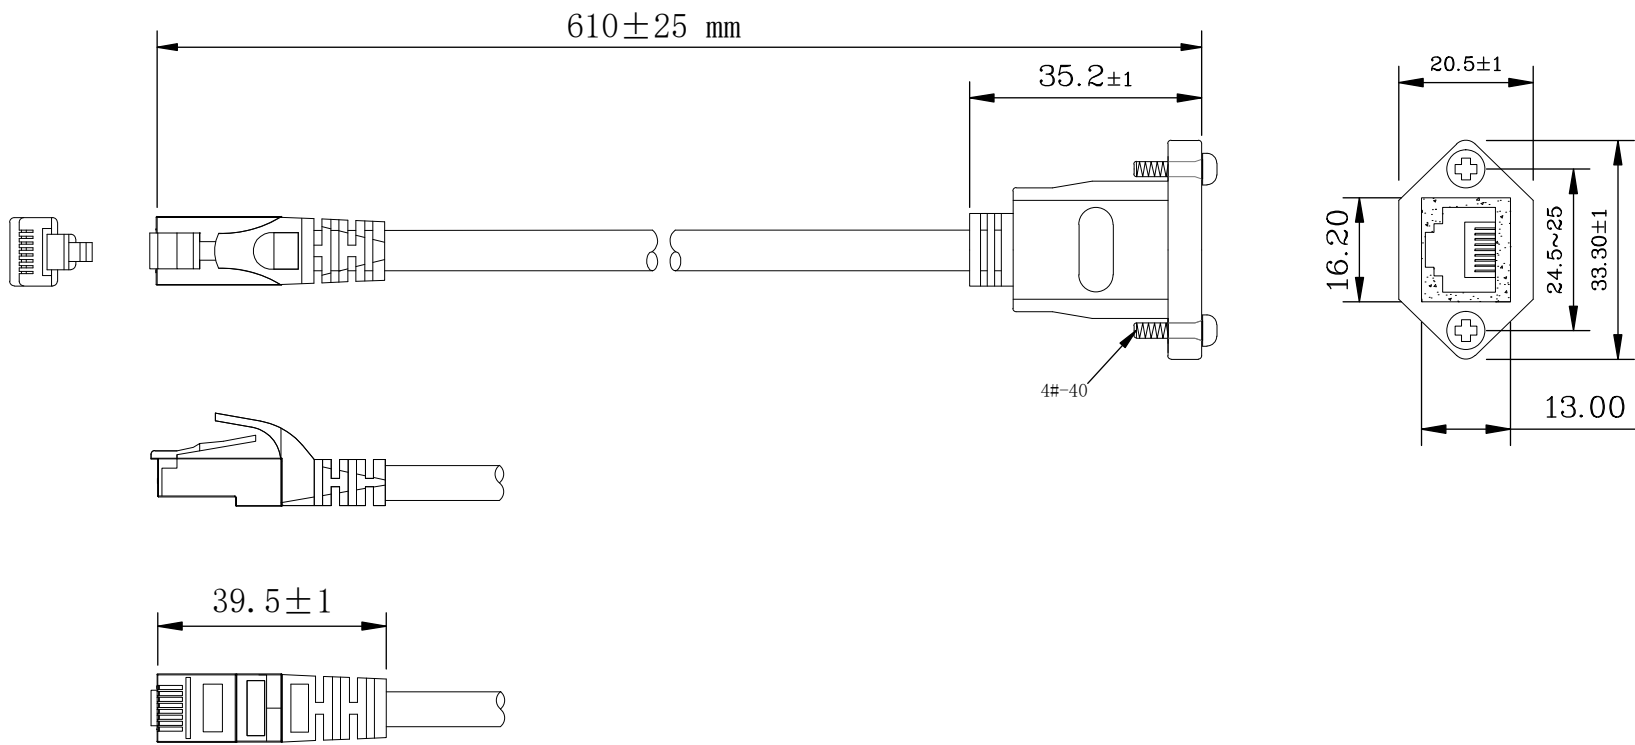

8 7 6 5 4 3 2 1

F
E
D
C
B
A

THIRD ANGLE PROJECTION

GENERAL NOTES

DIMENSIONS ARE IN MM - DO NOT SCALE

THIS DOCUMENT CONTAINS CONFIDENTIAL, PROPRIETARY INFORMATION THAT IS PROPERTY OF STARTECH.COM

PRODUCT ID	MR12GI-NETWORK-CARD		
DESCRIPTION	1-Port 2.5GbE M.2 2280 Network Card		
DO NOT SCALE	SHEET: 1 OF: 3	UPLOAD DATE: 8/27/2024	

8 7 6 5 4 3 2 1

THIRD ANGLE PROJECTION

GENERAL NOTES

DIMENSIONS ARE IN MM - DO NOT SCALE
 THIS DOCUMENT CONTAINS CONFIDENTIAL,
 PROPRIETARY INFORMATION THAT IS
 PROPERTY OF STARTECH.COM

StarTech.com

PRODUCT ID	MR12GI-NETWORK-CARD		
DESCRIPTION	1-Port 2.5GbE M.2 2280 Network Card		
DO NOT SCALE	SHEET: 2 OF: 3	UPLOAD DATE: 8/27/2024	

THIRD ANGLE PROJECTION

GENERAL NOTES

DIMENSIONS ARE IN MM - DO NOT SCALE
 THIS DOCUMENT CONTAINS CONFIDENTIAL,
 PROPRIETARY INFORMATION THAT IS
 PROPERTY OF STARTECH.COM

StarTech.com

PRODUCT ID	MR12GI-NETWORK-CARD		
DESCRIPTION	1-Port 2.5GbE M.2 2280 Network Card		
DO NOT SCALE	SHEET: 3 OF 3	UPLOAD DATE: 8/27/2024	