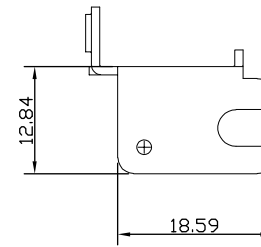

8 7 6 5 4 3 2 1

F
E
D
C
B
A

THIRD ANGLE PROJECTION

GENERAL NOTES

DIMENSIONS ARE IN MM - DO NOT SCALE

THIS DOCUMENT CONTAINS CONFIDENTIAL, PROPRIETARY INFORMATION THAT IS PROPERTY OF STARTECH.COM

PRODUCT ID	MR12GI-NETWORK-CARD		
DESCRIPTION	1-Port 2.5GbE M.2 2280 Network Card		
DO NOT SCALE	SHEET: 1 OF: 3	UPLOAD DATE: 8/27/2024	

8 7 6 5 4 3 2 1

THIRD ANGLE PROJECTION

GENERAL NOTES

DIMENSIONS ARE IN MM - DO NOT SCALE
 THIS DOCUMENT CONTAINS CONFIDENTIAL,
 PROPRIETARY INFORMATION THAT IS
 PROPERTY OF STARTECH.COM

StarTech.com

PRODUCT ID	MR12GI-NETWORK-CARD		
DESCRIPTION	1-Port 2.5GbE M.2 2280 Network Card		
DO NOT SCALE	SHEET: 2 OF: 3	UPLOAD DATE: 8/27/2024	

THIRD ANGLE PROJECTION

GENERAL NOTES

DIMENSIONS ARE IN MM - DO NOT SCALE
 THIS DOCUMENT CONTAINS CONFIDENTIAL,
 PROPRIETARY INFORMATION THAT IS
 PROPERTY OF STARTECH.COM

StarTech.com

PRODUCT ID	MR12GI-NETWORK-CARD		
DESCRIPTION	1-Port 2.5GbE M.2 2280 Network Card		
DO NOT SCALE	SHEET: 3 OF 3	UPLOAD DATE: 8/27/2024	