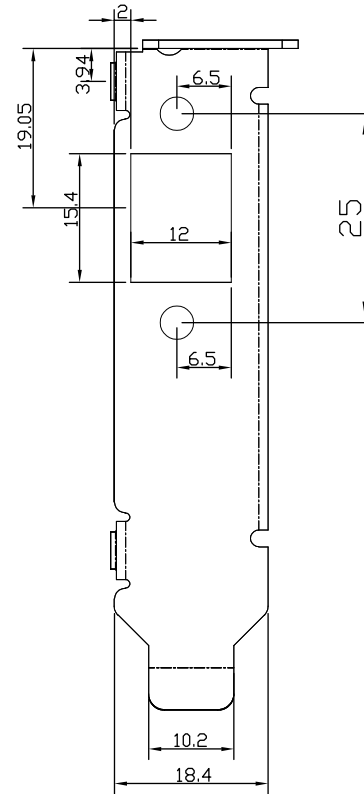

8 7 6 5 4 3 2 1

F
E
D
C
B
A

THIRD ANGLE PROJECTION

GENERAL NOTES

DIMENSIONS ARE IN MM - DO NOT SCALE

THIS DOCUMENT CONTAINS CONFIDENTIAL, PROPRIETARY INFORMATION THAT IS PROPERTY OF STARTECH.COM

PRODUCT ID	MR12GI-NETWORK-CARD		
DESCRIPTION	1-Port 2.5GbE M.2 2280 Network Card		
DO NOT SCALE	SHEET: 1 OF: 3	UPLOAD DATE: 8/27/2024	

8 7 6 5 4 3 2 1

THIRD ANGLE PROJECTION

GENERAL NOTES

DIMENSIONS ARE IN MM - DO NOT SCALE
 THIS DOCUMENT CONTAINS CONFIDENTIAL,
 PROPRIETARY INFORMATION THAT IS
 PROPERTY OF STARTECH.COM

StarTech.com

PRODUCT ID	MR12GI-NETWORK-CARD		
DESCRIPTION	1-Port 2.5GbE M.2 2280 Network Card		
DO NOT SCALE	SHEET: 2 OF: 3	UPLOAD DATE: 8/27/2024	

THIRD ANGLE PROJECTION

GENERAL NOTES

DIMENSIONS ARE IN MM - DO NOT SCALE
 THIS DOCUMENT CONTAINS CONFIDENTIAL,
 PROPRIETARY INFORMATION THAT IS
 PROPERTY OF STARTECH.COM

StarTech.com

PRODUCT ID	MR12GI-NETWORK-CARD		
DESCRIPTION	1-Port 2.5GbE M.2 2280 Network Card		
DO NOT SCALE	SHEET: 3 OF 3	UPLOAD DATE: 8/27/2024	