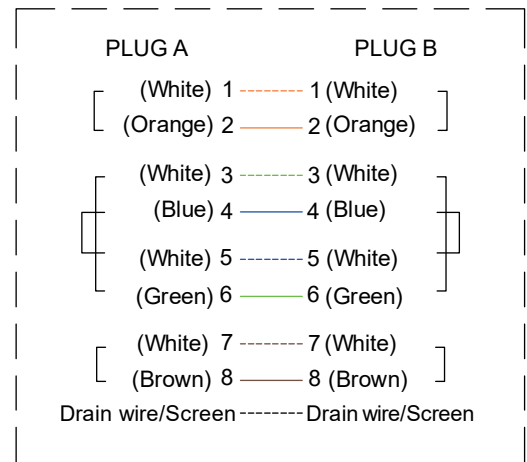

****MATERIAL LIST****

| NO. | DESCRIPTION |
|-----|---|
| 1 | RJ-45_PLUG 8P8C,Shielded PIN GOLD PLATED 50Micro-inch ,2 Prongs UL94V-0 |
| 2 | Cable Structure: S/FTP 27AWG 4 PAIR PATCH CABLE CAT6A JACKET: LSZH OD: 5.7mm Marking: StarTech.com 27AWG 4PR 75°C CAT. 6A S/FTP PATCH CABLE JACKET LSZH Marking Color:White marking on black jacket, black on others. |
| 3 | PVC |

***PIN OUT* 568B(Standard)**

| Electrical Characteristics | |
|----------------------------|---------------------------|
| Cable Impedance | 100 ohms ± 15% at 500 MHz |
| Max DC Resistance | 18 ohms per 100 m |
| Pair to GND Capacitance | 330 pF per 100 m |
| Mutual Capacitance | 5.6 nF per 100 m |
| Propagation Delay Skew | 45 ns per 100 m |