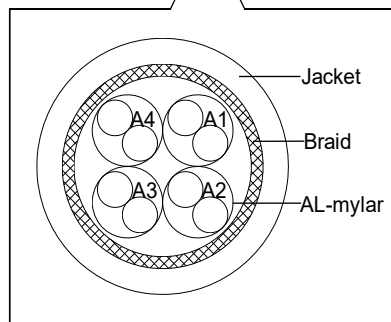

****MATERIAL LIST****

| NO. | DESCRIPTION |
|-----|---|
| 1 | RJ-45_PLUG 8P8C,Shielded PIN GOLD PLATED 50Micro-inch ,2 Prongs UL94V-0 |
| 2 | Cable Structure: S/FTP 27AWG 4 PAIR PATCH CABLE CAT6A JACKET: LSZH OD: 5.7mm Marking: StarTech.com 27AWG 4PR 75°C CAT. 6A S/FTP PATCH CABLE JACKET LSZH Marking Color:White marking on black jacket, black on others. |
| 3 | PVC |

***PIN OUT* 568B(Standard)**

| Electrical Characteristics | |
|----------------------------|---------------------------|
| Cable Impedance | 100 ohms ± 15% at 500 MHz |
| Max DC Resistance | 18 ohms per 100 m |
| Pair to GND Capacitance | 330 pF per 100 m |
| Mutual Capacitance | 5.6 nF per 100 m |
| Propagation Delay Skew | 45 ns per 100 m |

THIRD ANGLE PROJECTION

GENERAL NOTES

DIMENSIONS ARE IN MM - DO NOT SCALE
THIS DOCUMENT CONTAINS CONFIDENTIAL, PROPRIETARY INFORMATION THAT IS PROPERTY OF STARTECH.COM

| | |
|---------------------|--|
| PRODUCT ID | NLyy-xxF-CAT6A-PATCH |
| DESCRIPTION | CAT6a Ethernet Cable - Low Smoke Zero Halogen (LSZH) |
| DO NOT SCALE | SHEET: 1 OF 2 |
| | UPLOAD DATE: 11/20/2024 |

| Part Number | Length (mm) |
|----------------------|-------------|
| NLyy-2F-CAT6A-PATCH | 610+20/-0 |
| NLyy-3F-CAT6A-PATCH | 914+20/-0 |
| NLyy-4F-CAT6A-PATCH | 1219+25/-0 |
| NLyy-5F-CAT6A-PATCH | 1524+25/-0 |
| NLyy-6F-CAT6A-PATCH | 1829+25/-0 |
| NLyy-7F-CAT6A-PATCH | 2134+30/-0 |
| NLyy-8F-CAT6A-PATCH | 2438+30/-0 |
| NLyy-9F-CAT6A-PATCH | 2743+30/-0 |
| NLyy-10F-CAT6A-PATCH | 3048+30/-0 |
| NLyy-12F-CAT6A-PATCH | 3658+30/-0 |
| NLyy-14F-CAT6A-PATCH | 4267+40/-0 |
| NLyy-15F-CAT6A-PATCH | 4572+40/-0 |
| NLyy-20F-CAT6A-PATCH | 6096+40/-0 |
| NLyy-25F-CAT6A-PATCH | 7620+80/-0 |
| NLyy-30F-CAT6A-PATCH | 9144+80/-0 |
| NLyy-35F-CAT6A-PATCH | 10668+80/-0 |