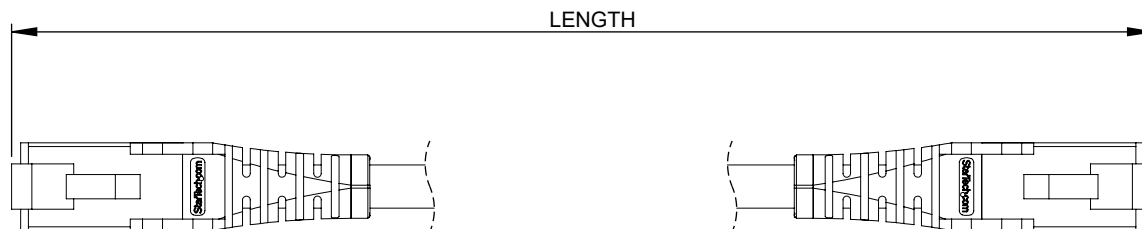

***PIN OUT* 568B(Standard)**

| Electrical Characteristics | |
|----------------------------|---------------------------|
| Cable Impedance | 100 ohms ± 15% at 500 MHz |
| Max DC Resistance | 18 ohms per 100 m |
| Pair to GND Capacitance | 330 pF per 100 m |
| Mutual Capacitance | 5.6 nF per 100 m |
| Propagation Delay Skew | 45 ns per 100 m |

THIRD ANGLE PROJECTION

GENERAL NOTES

DIMENSIONS ARE IN MM - DO NOT SCALE
THIS DOCUMENT CONTAINS CONFIDENTIAL, PROPRIETARY INFORMATION THAT IS PROPERTY OF STARTECH.COM

| | |
|---------------------|--|
| PRODUCT ID | NLyy-xxF-CAT6A-PATCH |
| DESCRIPTION | CAT6a Ethernet Cable - Low Smoke Zero Halogen (LSZH) |
| DO NOT SCALE | SHEET: 1 OF 2 |
| | UPLOAD DATE: 11/20/2024 |

| Part Number | Length (mm) |
|----------------------|-------------|
| NLyy-2F-CAT6A-PATCH | 610+20/-0 |
| NLyy-3F-CAT6A-PATCH | 914+20/-0 |
| NLyy-4F-CAT6A-PATCH | 1219+25/-0 |
| NLyy-5F-CAT6A-PATCH | 1524+25/-0 |
| NLyy-6F-CAT6A-PATCH | 1829+25/-0 |
| NLyy-7F-CAT6A-PATCH | 2134+30/-0 |
| NLyy-8F-CAT6A-PATCH | 2438+30/-0 |
| NLyy-9F-CAT6A-PATCH | 2743+30/-0 |
| NLyy-10F-CAT6A-PATCH | 3048+30/-0 |
| NLyy-12F-CAT6A-PATCH | 3658+30/-0 |
| NLyy-14F-CAT6A-PATCH | 4267+40/-0 |
| NLyy-15F-CAT6A-PATCH | 4572+40/-0 |
| NLyy-20F-CAT6A-PATCH | 6096+40/-0 |
| NLyy-25F-CAT6A-PATCH | 7620+80/-0 |
| NLyy-30F-CAT6A-PATCH | 9144+80/-0 |
| NLyy-35F-CAT6A-PATCH | 10668+80/-0 |