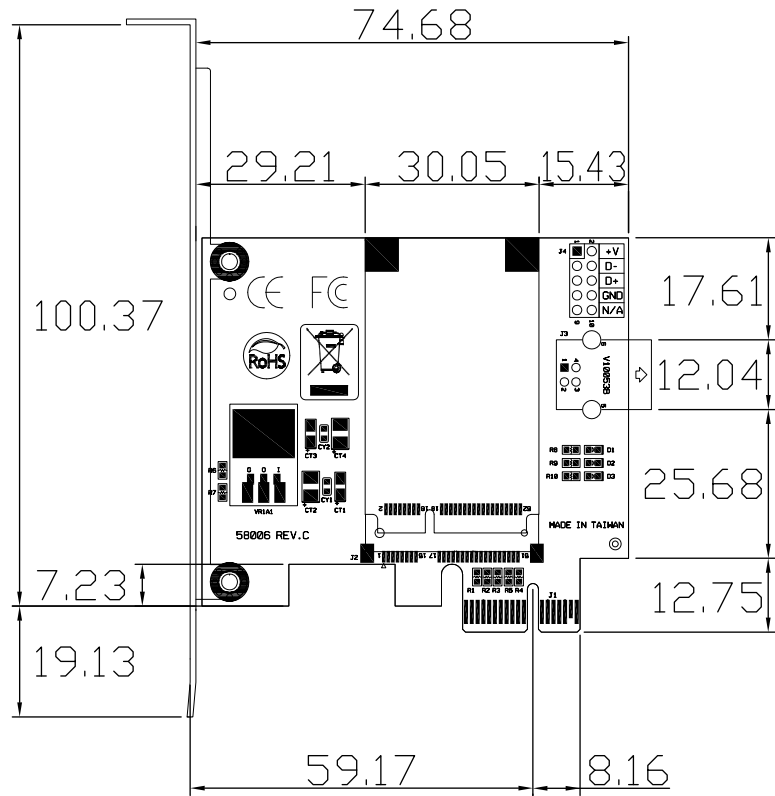

### STANDARD PROFILE BRACKET

### LOW-PROFILE BRACKET

THIRD ANGLE PROJECTION

**StarTech.com**

**GENERAL NOTES**

DIMENSIONS ARE IN MM - DO NOT SCALE  
 THIS DOCUMENT CONTAINS CONFIDENTIAL,  
 PROPRIETARY INFORMATION THAT IS  
 PROPERTY OF STARTECH.COM