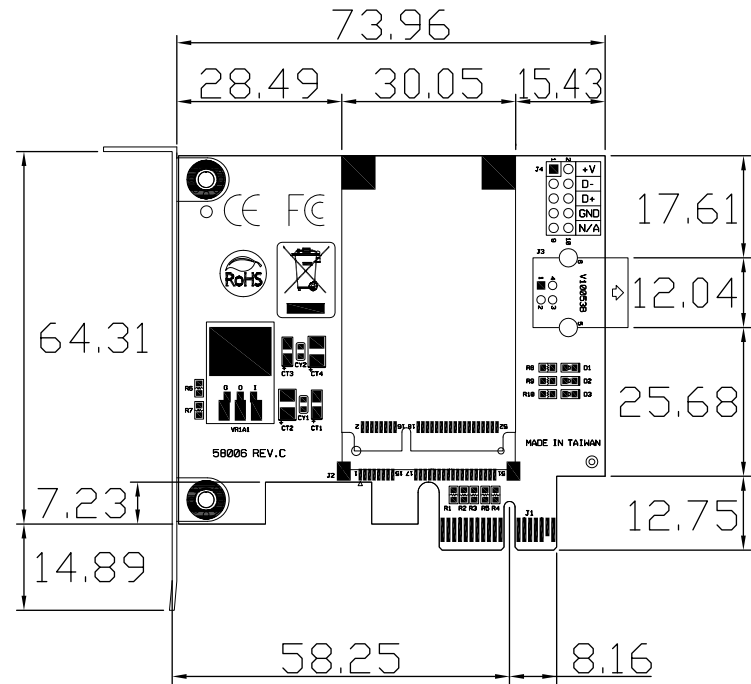

### STANDARD PROFILE BRACKET

### LOW-PROFILE BRACKET

THIRD ANGLE PROJECTION

**StarTech.com**

**GENERAL NOTES**

DIMENSIONS ARE IN MM - DO NOT SCALE  
 THIS DOCUMENT CONTAINS CONFIDENTIAL,  
 PROPRIETARY INFORMATION THAT IS  
 PROPERTY OF STARTECH.COM

PRODUCT ID	PEX2MPEX		
DESCRIPTION	PCI Express to Mini PCI Express Card Adapter		
<b>DO NOT SCALE</b>	<b>SHEET: 1 OF: 1</b>	<b>UPLOAD DATE: 3/17/2023</b>	