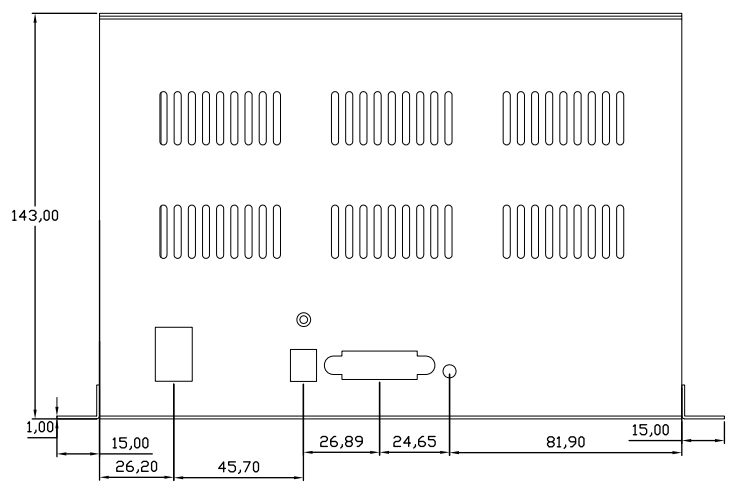

8 7 6 5 4 3 2 1

F E D C B A

THIRD ANGLE PROJECTION

GENERAL NOTES

DIMENSIONS ARE IN MM - DO NOT SCALE
 THIS DOCUMENT CONTAINS CONFIDENTIAL, PROPRIETARY INFORMATION THAT IS PROPERTY OF STARTECH.COM

PRODUCT ID	PEX2PCI4 - enclosure		
DESCRIPTION	PCI Express to 4 Slot PCI Expansion System - TAA		
DO NOT SCALE	SHEET: 1 OF 2	UPLOAD DATE: 7/03/2024	

8 7 6 5 4 3 2 1

THIRD ANGLE PROJECTION

GENERAL NOTES

DIMENSIONS ARE IN MM - DO NOT SCALE
 THIS DOCUMENT CONTAINS CONFIDENTIAL,
 PROPRIETARY INFORMATION THAT IS
 PROPERTY OF STARTECH.COM

StarTech.com

PRODUCT ID	PEX2PCI4 - card		
DESCRIPTION	PCI Express to 4 Slot PCI Expansion System - TAA		
DO NOT SCALE	SHEET: 2 OF 2	UPLOAD DATE: 7/03/2024	