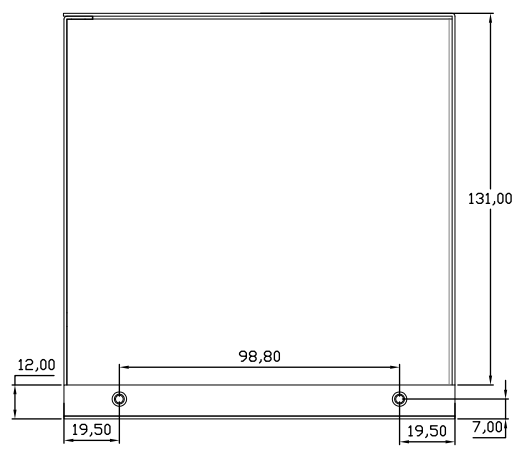

8 7 6 5 4 3 2 1

F E D C B A

THIRD ANGLE PROJECTION

GENERAL NOTES

DIMENSIONS ARE IN MM - DO NOT SCALE
 THIS DOCUMENT CONTAINS CONFIDENTIAL, PROPRIETARY INFORMATION THAT IS PROPERTY OF STARTECH.COM

PRODUCT ID	PEX2PCI4 - enclosure		
DESCRIPTION	PCI Express to 4 Slot PCI Expansion System - TAA		
DO NOT SCALE	SHEET: 1 OF 2	UPLOAD DATE: 7/03/2024	

8 7 6 5 4 3 2 1

THIRD ANGLE PROJECTION

GENERAL NOTES

DIMENSIONS ARE IN MM - DO NOT SCALE
 THIS DOCUMENT CONTAINS CONFIDENTIAL,
 PROPRIETARY INFORMATION THAT IS
 PROPERTY OF STARTECH.COM

StarTech.com

PRODUCT ID	PEX2PCI4 - card		
DESCRIPTION	PCI Express to 4 Slot PCI Expansion System - TAA		
DO NOT SCALE	SHEET: 2 OF 2	UPLOAD DATE: 7/03/2024	