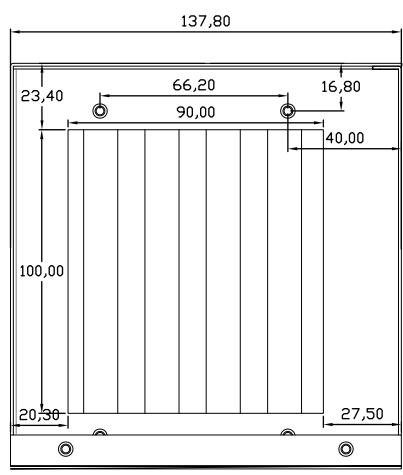

8 7 6 5 4 3 2 1

F E D C B A

THIRD ANGLE PROJECTION

GENERAL NOTES

DIMENSIONS ARE IN MM - DO NOT SCALE
 THIS DOCUMENT CONTAINS CONFIDENTIAL, PROPRIETARY INFORMATION THAT IS PROPERTY OF STARTECH.COM

PRODUCT ID	PEX2PCI4 - enclosure		
DESCRIPTION	PCI Express to 4 Slot PCI Expansion System - TAA		
DO NOT SCALE	SHEET: 1 OF 2	UPLOAD DATE: 7/03/2024	

8 7 6 5 4 3 2 1

THIRD ANGLE PROJECTION

GENERAL NOTES

DIMENSIONS ARE IN MM - DO NOT SCALE
 THIS DOCUMENT CONTAINS CONFIDENTIAL,
 PROPRIETARY INFORMATION THAT IS
 PROPERTY OF STARTECH.COM

StarTech.com

PRODUCT ID	PEX2PCI4 - card		
DESCRIPTION	PCI Express to 4 Slot PCI Expansion System - TAA		
DO NOT SCALE	SHEET: 2 OF 2	UPLOAD DATE: 7/03/2024	