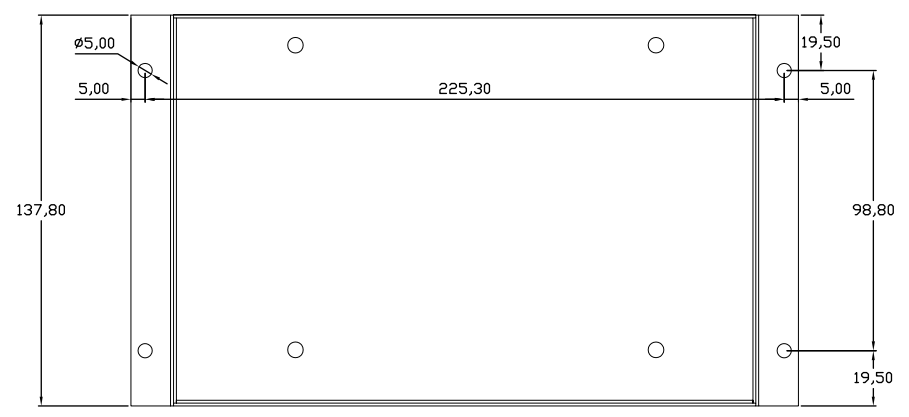

8 7 6 5 4 3 2 1

F E D C B A

THIRD ANGLE PROJECTION

GENERAL NOTES

DIMENSIONS ARE IN MM - DO NOT SCALE
 THIS DOCUMENT CONTAINS CONFIDENTIAL, PROPRIETARY INFORMATION THAT IS PROPERTY OF STARTECH.COM

PRODUCT ID	PEX2PCI4 - enclosure		
DESCRIPTION	PCI Express to 4 Slot PCI Expansion System - TAA		
DO NOT SCALE	SHEET: 1 OF 2	UPLOAD DATE: 7/03/2024	

8 7 6 5 4 3 2 1

THIRD ANGLE PROJECTION

GENERAL NOTES

DIMENSIONS ARE IN MM - DO NOT SCALE
 THIS DOCUMENT CONTAINS CONFIDENTIAL,
 PROPRIETARY INFORMATION THAT IS
 PROPERTY OF STARTECH.COM

StarTech.com

PRODUCT ID	PEX2PCI4 - card		
DESCRIPTION	PCI Express to 4 Slot PCI Expansion System - TAA		
DO NOT SCALE	SHEET: 2 OF 2	UPLOAD DATE: 7/03/2024	