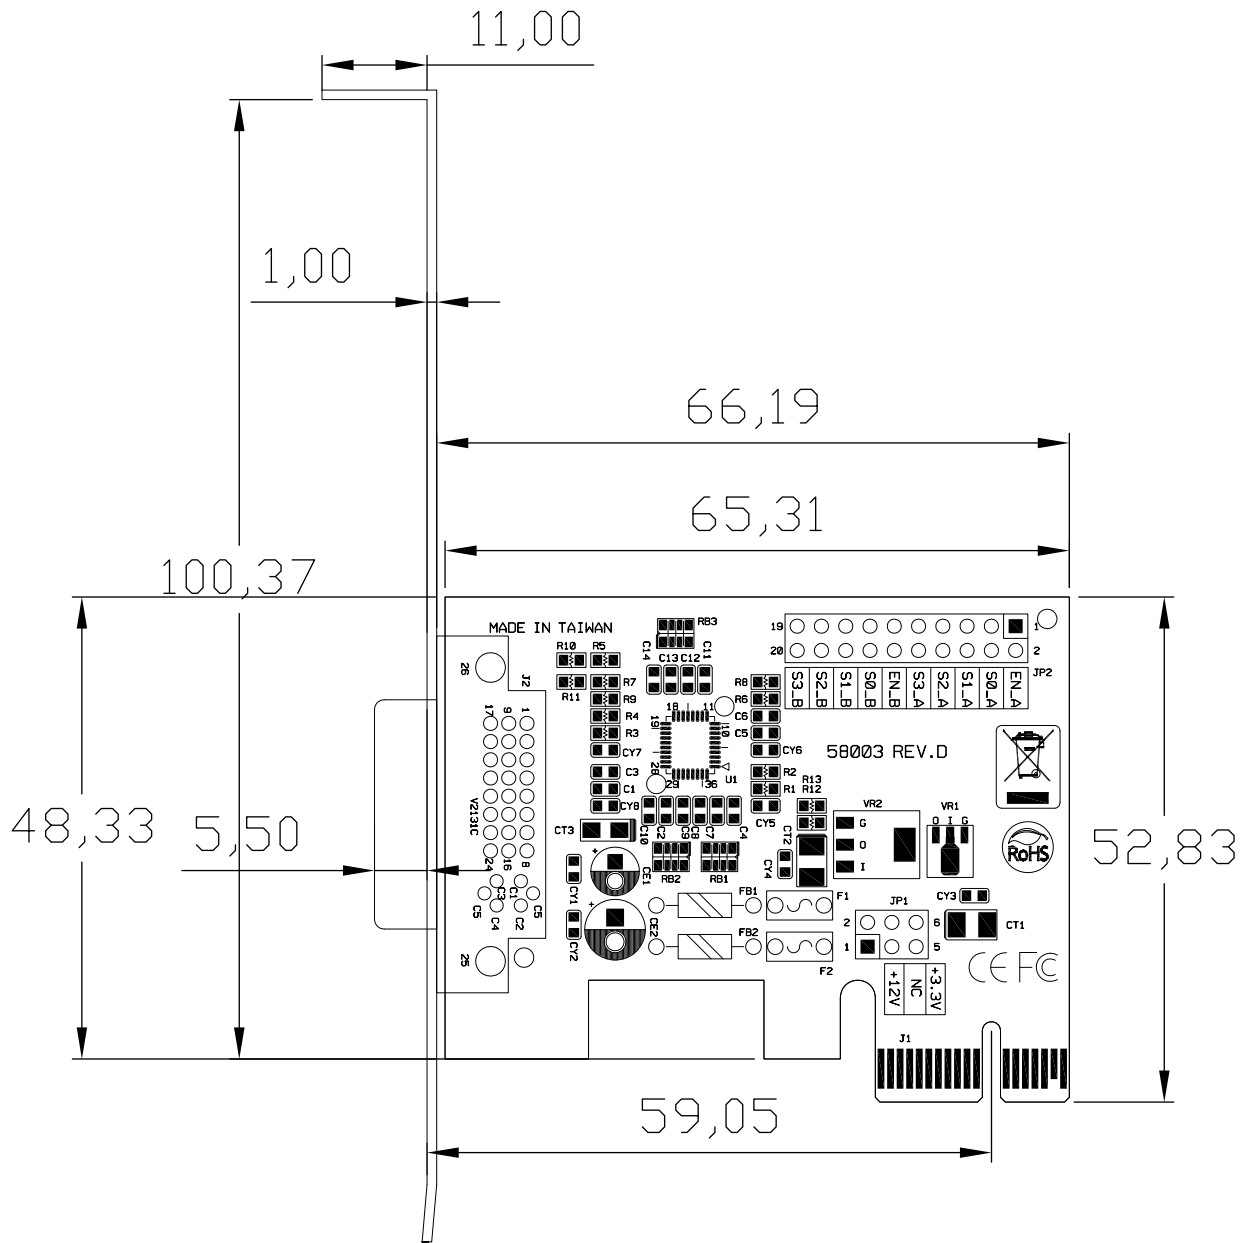

8 7 6 5 4 3 2 1

F E D C B A

THIRD ANGLE PROJECTION

GENERAL NOTES

DIMENSIONS ARE IN MM - DO NOT SCALE
 THIS DOCUMENT CONTAINS CONFIDENTIAL, PROPRIETARY INFORMATION THAT IS PROPERTY OF STARTECH.COM

PRODUCT ID	PEX2PCI4 - enclosure		
DESCRIPTION	PCI Express to 4 Slot PCI Expansion System - TAA		
DO NOT SCALE	SHEET: 1 OF 2	UPLOAD DATE: 7/03/2024	

8 7 6 5 4 3 2 1

THIRD ANGLE PROJECTION

GENERAL NOTES

DIMENSIONS ARE IN MM - DO NOT SCALE
 THIS DOCUMENT CONTAINS CONFIDENTIAL,
 PROPRIETARY INFORMATION THAT IS
 PROPERTY OF STARTECH.COM

StarTech.com

PRODUCT ID	PEX2PCI4 - card		
DESCRIPTION	PCI Express to 4 Slot PCI Expansion System - TAA		
DO NOT SCALE	SHEET: 2 OF 2	UPLOAD DATE: 7/03/2024	