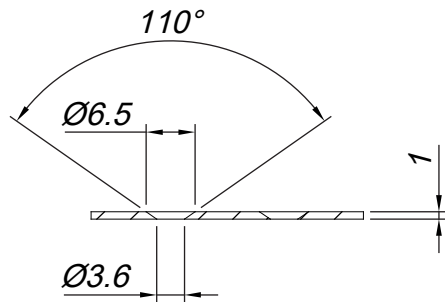

A-A

THIRD ANGLE PROJECTION

GENERAL NOTES

DIMENSIONS ARE IN MM - DO NOT SCALE
 THIS DOCUMENT CONTAINS CONFIDENTIAL,
 PROPRIETARY INFORMATION THAT IS
 PROPERTY OF STARTECH.COM

StarTech.com

PRODUCT ID	POESLT1G48V - DIN RAIL BRACKET		
DESCRIPTION	Industrial Gigabit PoE Splitter - 90W High Speed Power over Ethernet PoE+++ Splitter - 12-48V DC Splitter 802.3bt - LAN/RJ45 Ultra PoE to DC Adapter - -40C to +75C		
DO NOT SCALE	SHEET: 2 OF 3	UPLOAD DATE: 1/10/2023	

A-A

THIRD ANGLE PROJECTION

GENERAL NOTES

DIMENSIONS ARE IN MM - DO NOT SCALE
 THIS DOCUMENT CONTAINS CONFIDENTIAL,
 PROPRIETARY INFORMATION THAT IS
 PROPERTY OF STARTECH.COM

StarTech.com

PRODUCT ID	POESLT1G48V - WALL MOUNT BRACKET	
DESCRIPTION	Industrial Gigabit PoE Splitter - 90W High Speed Power over Ethernet PoE+++ Splitter - 12-48V DC Splitter 802.3bt - LAN/RJ45 Ultra PoE to DC Adapter - -40C to +75C	
DO NOT SCALE	SHEET: 1 OF: 3	UPLOAD DATE: 1/10/2023