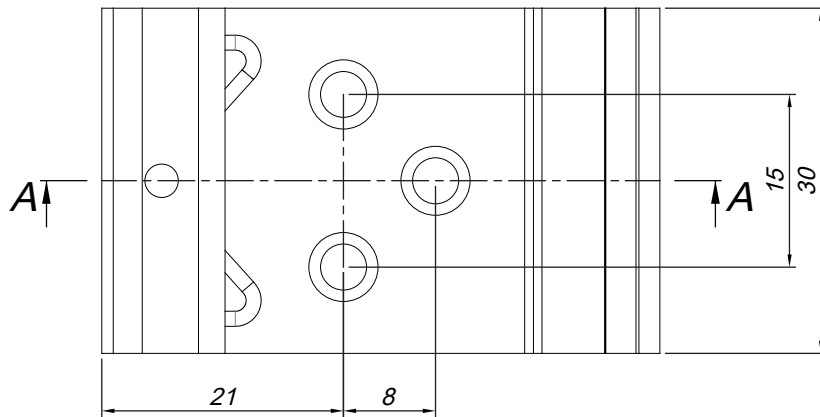

A-A

THIRD ANGLE PROJECTION

GENERAL NOTES

DIMENSIONS ARE IN MM - DO NOT SCALE
 THIS DOCUMENT CONTAINS CONFIDENTIAL,
 PROPRIETARY INFORMATION THAT IS
 PROPERTY OF STARTECH.COM

StarTech.com

PRODUCT ID	POESLT1G48V - DIN RAIL BRACKET		
DESCRIPTION	Industrial Gigabit PoE Splitter - 90W High Speed Power over Ethernet PoE+++ Splitter - 12-48V DC Splitter 802.3bt - LAN/RJ45 Ultra PoE to DC Adapter - -40C to +75C		
DO NOT SCALE	SHEET: 2 OF 3	UPLOAD DATE: 1/10/2023	

A-A

THIRD ANGLE PROJECTION

GENERAL NOTES

DIMENSIONS ARE IN MM - DO NOT SCALE
 THIS DOCUMENT CONTAINS CONFIDENTIAL,
 PROPRIETARY INFORMATION THAT IS
 PROPERTY OF STARTECH.COM

StarTech.com

PRODUCT ID	POESLT1G48V - WALL MOUNT BRACKET	
DESCRIPTION	Industrial Gigabit PoE Splitter - 90W High Speed Power over Ethernet PoE+++ Splitter - 12-48V DC Splitter 802.3bt - LAN/RJ45 Ultra PoE to DC Adapter - -40C to +75C	
DO NOT SCALE	SHEET: 1 OF: 3	UPLOAD DATE: 1/10/2023