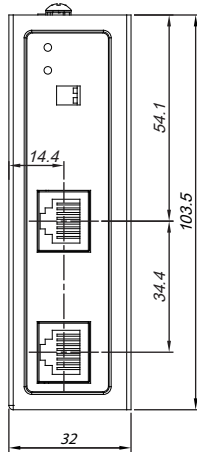

F

E

D

C

B

A

THIRD ANGLE PROJECTION

GENERAL NOTES

DIMENSIONS ARE IN MM - DO NOT SCALE

THIS DOCUMENT CONTAINS CONFIDENTIAL, PROPRIETARY INFORMATION THAT IS PROPERTY OF STARTECH.COM

StarTech.com

PRODUCT ID	POESLT1G48V
DESCRIPTION	Industrial Gigabit PoE Splitter - 90W High Speed Power over Ethernet PoE+++ Splitter - 12-48V DC Splitter 802.3bt - LAN/RJ45 Ultra PoE to DC Adapter - -40C to +75C
DO NOT SCALE	SHEET: 1 OF: 3
	UPLOAD DATE: 1/10/2023

A-A

THIRD ANGLE PROJECTION

GENERAL NOTES

DIMENSIONS ARE IN MM - DO NOT SCALE
 THIS DOCUMENT CONTAINS CONFIDENTIAL,
 PROPRIETARY INFORMATION THAT IS
 PROPERTY OF STARTECH.COM

StarTech.com

PRODUCT ID	POESLT1G48V - DIN RAIL BRACKET		
DESCRIPTION	Industrial Gigabit PoE Splitter - 90W High Speed Power over Ethernet PoE+++ Splitter - 12-48V DC Splitter 802.3bt - LAN/RJ45 Ultra PoE to DC Adapter - -40C to +75C		
DO NOT SCALE	SHEET: 2 OF 3	UPLOAD DATE: 1/10/2023	