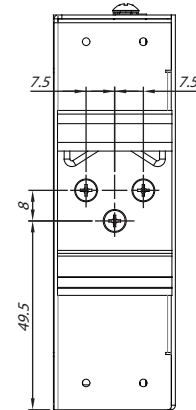

F

E

D

C

B

A

THIRD ANGLE PROJECTION

GENERAL NOTES

DIMENSIONS ARE IN MM - DO NOT SCALE

THIS DOCUMENT CONTAINS CONFIDENTIAL, PROPRIETARY INFORMATION THAT IS PROPERTY OF STARTECH.COM

StarTech.com

PRODUCT ID	POESLT1G48V
DESCRIPTION	Industrial Gigabit PoE Splitter - 90W High Speed Power over Ethernet PoE+++ Splitter - 12-48V DC Splitter 802.3bt - LAN/RJ45 Ultra PoE to DC Adapter - -40C to +75C
DO NOT SCALE	SHEET: 1 OF: 3
	UPLOAD DATE: 1/10/2023

A-A

THIRD ANGLE PROJECTION

GENERAL NOTES

DIMENSIONS ARE IN MM - DO NOT SCALE
 THIS DOCUMENT CONTAINS CONFIDENTIAL,
 PROPRIETARY INFORMATION THAT IS
 PROPERTY OF STARTECH.COM

StarTech.com

PRODUCT ID	POESLT1G48V - DIN RAIL BRACKET		
DESCRIPTION	Industrial Gigabit PoE Splitter - 90W High Speed Power over Ethernet PoE+++ Splitter - 12-48V DC Splitter 802.3bt - LAN/RJ45 Ultra PoE to DC Adapter - -40C to +75C		
DO NOT SCALE	SHEET: 2 OF 3	UPLOAD DATE: 1/10/2023	