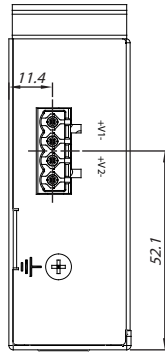

F

E

D

C

B

A

THIRD ANGLE PROJECTION

GENERAL NOTES

DIMENSIONS ARE IN MM - DO NOT SCALE

THIS DOCUMENT CONTAINS CONFIDENTIAL, PROPRIETARY INFORMATION THAT IS PROPERTY OF STARTECH.COM

StarTech.com

PRODUCT ID	POESLT1G48V
DESCRIPTION	Industrial Gigabit PoE Splitter - 90W High Speed Power over Ethernet PoE+++ Splitter - 12-48V DC Splitter 802.3bt - LAN/RJ45 Ultra PoE to DC Adapter - -40C to +75C
DO NOT SCALE	SHEET: 1 OF: 3
	UPLOAD DATE: 1/10/2023

A-A

THIRD ANGLE PROJECTION

GENERAL NOTES

DIMENSIONS ARE IN MM - DO NOT SCALE
 THIS DOCUMENT CONTAINS CONFIDENTIAL,
 PROPRIETARY INFORMATION THAT IS
 PROPERTY OF STARTECH.COM

StarTech.com

PRODUCT ID	POESLT1G48V - DIN RAIL BRACKET		
DESCRIPTION	Industrial Gigabit PoE Splitter - 90W High Speed Power over Ethernet PoE+++ Splitter - 12-48V DC Splitter 802.3bt - LAN/RJ45 Ultra PoE to DC Adapter - -40C to +75C		
DO NOT SCALE	SHEET: 2 OF 3	UPLOAD DATE: 1/10/2023	