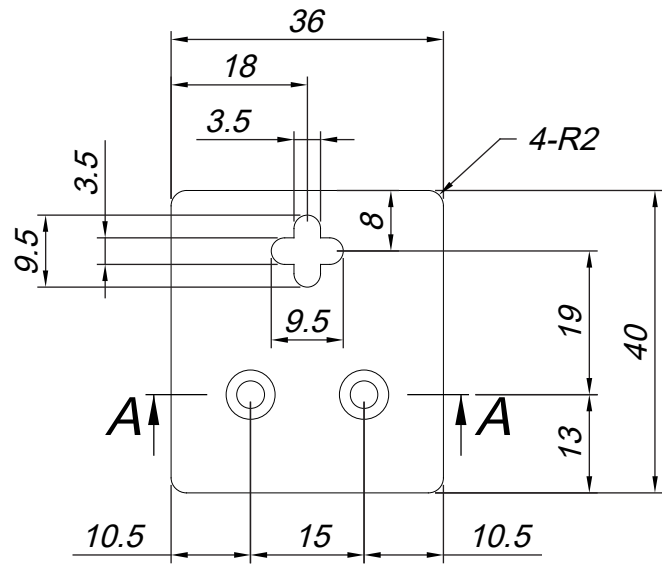

A-A

THIRD ANGLE PROJECTION

GENERAL NOTES

DIMENSIONS ARE IN MM - DO NOT SCALE
 THIS DOCUMENT CONTAINS CONFIDENTIAL,
 PROPRIETARY INFORMATION THAT IS
 PROPERTY OF STARTECH.COM

StarTech.com

PRODUCT ID	POESLT1G48V - DIN RAIL BRACKET		
DESCRIPTION	Industrial Gigabit PoE Splitter - 90W High Speed Power over Ethernet PoE+++ Splitter - 12-48V DC Splitter 802.3bt - LAN/RJ45 Ultra PoE to DC Adapter - -40C to +75C		
DO NOT SCALE	SHEET: 2 OF 3	UPLOAD DATE: 1/10/2023	

A-A

THIRD ANGLE PROJECTION

GENERAL NOTES

DIMENSIONS ARE IN MM - DO NOT SCALE
 THIS DOCUMENT CONTAINS CONFIDENTIAL,
 PROPRIETARY INFORMATION THAT IS
 PROPERTY OF STARTECH.COM

StarTech.com

PRODUCT ID	POESLT1G48V - WALL MOUNT BRACKET	
DESCRIPTION	Industrial Gigabit PoE Splitter - 90W High Speed Power over Ethernet PoE+++ Splitter - 12-48V DC Splitter 802.3bt - LAN/RJ45 Ultra PoE to DC Adapter - -40C to +75C	
DO NOT SCALE	SHEET: 1 OF: 3	UPLOAD DATE: 1/10/2023