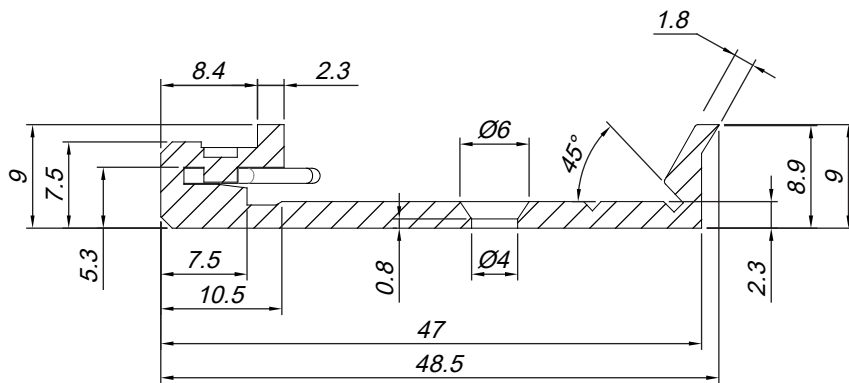

DIMENSIONS ARE IN MM - DO NOT SCALE

THIS DOCUMENT CONTAINS CONFIDENTIAL, PROPRIETARY INFORMATION THAT IS PROPERTY OF STARTECH.COM

StarTech.com

PRODUCT ID	POESLT1G48V
DESCRIPTION	Industrial Gigabit PoE Splitter - 90W High Speed Power over Ethernet PoE+++ Splitter - 12-48V DC Splitter 802.3bt - LAN/RJ45 Ultra PoE to DC Adapter - -40C to +75C
DO NOT SCALE	SHEET: 1 OF: 3
	UPLOAD DATE: 1/10/2023

A-A

THIRD ANGLE PROJECTION

GENERAL NOTES

DIMENSIONS ARE IN MM - DO NOT SCALE
 THIS DOCUMENT CONTAINS CONFIDENTIAL,
 PROPRIETARY INFORMATION THAT IS
 PROPERTY OF STARTECH.COM

StarTech.com

PRODUCT ID	POESLT1G48V - DIN RAIL BRACKET		
DESCRIPTION	Industrial Gigabit PoE Splitter - 90W High Speed Power over Ethernet PoE+++ Splitter - 12-48V DC Splitter 802.3bt - LAN/RJ45 Ultra PoE to DC Adapter - -40C to +75C		
DO NOT SCALE	SHEET: 2 OF 3	UPLOAD DATE: 1/10/2023	

A-A

THIRD ANGLE PROJECTION

GENERAL NOTES

DIMENSIONS ARE IN MM - DO NOT SCALE
 THIS DOCUMENT CONTAINS CONFIDENTIAL,
 PROPRIETARY INFORMATION THAT IS
 PROPERTY OF STARTECH.COM

StarTech.com

PRODUCT ID	POESLT1G48V - WALL MOUNT BRACKET	
DESCRIPTION	Industrial Gigabit PoE Splitter - 90W High Speed Power over Ethernet PoE+++ Splitter - 12-48V DC Splitter 802.3bt - LAN/RJ45 Ultra PoE to DC Adapter - -40C to +75C	
DO NOT SCALE	SHEET: 1 OF: 3	UPLOAD DATE: 1/10/2023