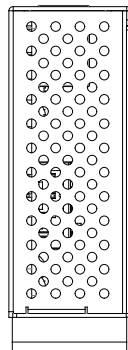

F

E

D

C

B

A

THIRD ANGLE PROJECTION

GENERAL NOTES

DIMENSIONS ARE IN MM - DO NOT SCALE

THIS DOCUMENT CONTAINS CONFIDENTIAL, PROPRIETARY INFORMATION THAT IS PROPERTY OF STARTECH.COM

StarTech.com

PRODUCT ID	POESLT1G48V
DESCRIPTION	Industrial Gigabit PoE Splitter - 90W High Speed Power over Ethernet PoE+++ Splitter - 12-48V DC Splitter 802.3bt - LAN/RJ45 Ultra PoE to DC Adapter - -40C to +75C
DO NOT SCALE	SHEET: 1 OF: 3
	UPLOAD DATE: 1/10/2023