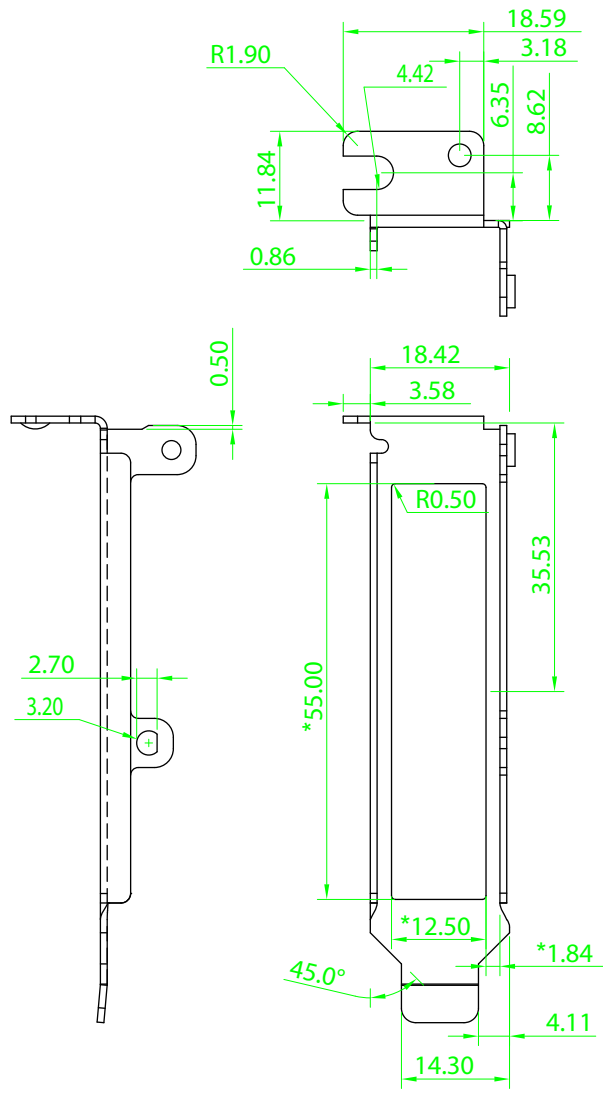

THIRD ANGLE PROJECTION

GENERAL NOTES

DIMENSIONS ARE IN MM - DO NOT SCALE
 THIS DOCUMENT CONTAINS CONFIDENTIAL,
 PROPRIETARY INFORMATION THAT IS
 PROPERTY OF STARTECH.COM

StarTech.com

PRODUCT ID	PR42GI-NETWORK-CARD		
DESCRIPTION	4-Port 2.5Gbps NBASE-T PCIe Network Card, Intel I225-V		
DO NOT SCALE	SHEET: 1 OF: 4	UPLOAD DATE: 5/09/2025	

THIRD ANGLE PROJECTION

GENERAL NOTES

DIMENSIONS ARE IN MM - DO NOT SCALE
 THIS DOCUMENT CONTAINS CONFIDENTIAL, PROPRIETARY INFORMATION THAT IS PROPERTY OF STARTECH.COM

PRODUCT ID	PR42GI-NETWORK-CARD (standard bracket detail)		
DESCRIPTION	4-Port 2.5Gbps NBASE-T PCIe Network Card, Intel I225-V		
DO NOT SCALE	SHEET: 2 OF 4	UPLOAD DATE: 5/09/2025	

THIRD ANGLE PROJECTION

GENERAL NOTES

DIMENSIONS ARE IN MM - DO NOT SCALE
 THIS DOCUMENT CONTAINS CONFIDENTIAL,
 PROPRIETARY INFORMATION THAT IS
 PROPERTY OF STARTECH.COM

PRODUCT ID	PR42GI-NETWORK-CARD (low profile bracket)		
DESCRIPTION	4-Port 2.5Gbps NBASE-T PCIe Network Card, Intel I225-V		
DO NOT SCALE	SHEET: 3 OF: 4	UPLOAD DATE: 5/09/2025	

THIRD ANGLE PROJECTION

GENERAL NOTES

DIMENSIONS ARE IN MM - DO NOT SCALE
 THIS DOCUMENT CONTAINS CONFIDENTIAL, PROPRIETARY INFORMATION THAT IS PROPERTY OF STARTECH.COM

PRODUCT ID	PR42GI-NETWORK-CARD (low profile bracket detail)		
DESCRIPTION	4-Port 2.5Gbps NBASE-T PCIe Network Card, Intel I225-V		
DO NOT SCALE	SHEET: 4 OF 4	UPLOAD DATE: 5/09/2025	