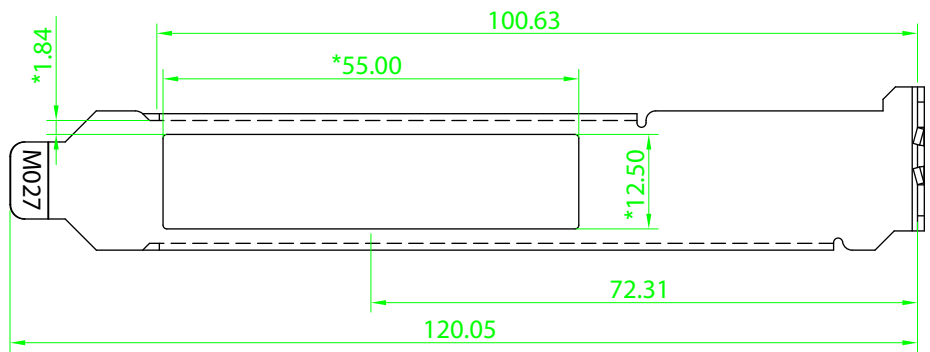

THIRD ANGLE PROJECTION

GENERAL NOTES

DIMENSIONS ARE IN MM - DO NOT SCALE
 THIS DOCUMENT CONTAINS CONFIDENTIAL,
 PROPRIETARY INFORMATION THAT IS
 PROPERTY OF STARTECH.COM

StarTech.com

PRODUCT ID	PR42GI-NETWORK-CARD		
DESCRIPTION	4-Port 2.5Gbps NBASE-T PCIe Network Card, Intel I225-V		
DO NOT SCALE	SHEET: 1 OF: 4	UPLOAD DATE: 5/09/2025	

THIRD ANGLE PROJECTION

GENERAL NOTES

DIMENSIONS ARE IN MM - DO NOT SCALE
 THIS DOCUMENT CONTAINS CONFIDENTIAL, PROPRIETARY INFORMATION THAT IS PROPERTY OF STARTECH.COM

PRODUCT ID	PR42GI-NETWORK-CARD (standard bracket detail)		
DESCRIPTION	4-Port 2.5Gbps NBASE-T PCIe Network Card, Intel I225-V		
DO NOT SCALE	SHEET: 2 OF 4	UPLOAD DATE: 5/09/2025	

THIRD ANGLE PROJECTION

GENERAL NOTES

DIMENSIONS ARE IN MM - DO NOT SCALE
 THIS DOCUMENT CONTAINS CONFIDENTIAL,
 PROPRIETARY INFORMATION THAT IS
 PROPERTY OF STARTECH.COM

PRODUCT ID	PR42GI-NETWORK-CARD (low profile bracket)		
DESCRIPTION	4-Port 2.5Gbps NBASE-T PCIe Network Card, Intel I225-V		
DO NOT SCALE	SHEET: 3 OF: 4	UPLOAD DATE: 5/09/2025	

THIRD ANGLE PROJECTION

GENERAL NOTES

DIMENSIONS ARE IN MM - DO NOT SCALE
 THIS DOCUMENT CONTAINS CONFIDENTIAL, PROPRIETARY INFORMATION THAT IS PROPERTY OF STARTECH.COM

PRODUCT ID	PR42GI-NETWORK-CARD (low profile bracket detail)		
DESCRIPTION	4-Port 2.5Gbps NBASE-T PCIe Network Card, Intel I225-V		
DO NOT SCALE	SHEET: 4 OF 4	UPLOAD DATE: 5/09/2025	