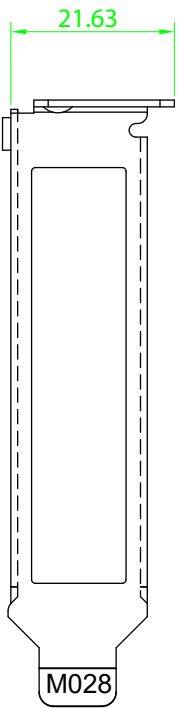

THIRD ANGLE PROJECTION

GENERAL NOTES

DIMENSIONS ARE IN MM - DO NOT SCALE
 THIS DOCUMENT CONTAINS CONFIDENTIAL,
 PROPRIETARY INFORMATION THAT IS
 PROPERTY OF STARTECH.COM

StarTech.com

PRODUCT ID	PR42GI-NETWORK-CARD		
DESCRIPTION	4-Port 2.5Gbps NBASE-T PCIe Network Card, Intel I225-V		
DO NOT SCALE	SHEET: 1 OF: 4	UPLOAD DATE: 5/09/2025	

THIRD ANGLE PROJECTION

GENERAL NOTES

DIMENSIONS ARE IN MM - DO NOT SCALE
 THIS DOCUMENT CONTAINS CONFIDENTIAL, PROPRIETARY INFORMATION THAT IS PROPERTY OF STARTECH.COM

PRODUCT ID	PR42GI-NETWORK-CARD (standard bracket detail)		
DESCRIPTION	4-Port 2.5Gbps NBASE-T PCIe Network Card, Intel I225-V		
DO NOT SCALE	SHEET: 2 OF 4	UPLOAD DATE: 5/09/2025	

THIRD ANGLE PROJECTION

GENERAL NOTES

DIMENSIONS ARE IN MM - DO NOT SCALE
 THIS DOCUMENT CONTAINS CONFIDENTIAL,
 PROPRIETARY INFORMATION THAT IS
 PROPERTY OF STARTECH.COM

PRODUCT ID	PR42GI-NETWORK-CARD (low profile bracket)		
DESCRIPTION	4-Port 2.5Gbps NBASE-T PCIe Network Card, Intel I225-V		
DO NOT SCALE	SHEET: 3 OF: 4	UPLOAD DATE: 5/09/2025	

THIRD ANGLE PROJECTION

GENERAL NOTES

DIMENSIONS ARE IN MM - DO NOT SCALE
 THIS DOCUMENT CONTAINS CONFIDENTIAL, PROPRIETARY INFORMATION THAT IS PROPERTY OF STARTECH.COM

PRODUCT ID	PR42GI-NETWORK-CARD (low profile bracket detail)		
DESCRIPTION	4-Port 2.5Gbps NBASE-T PCIe Network Card, Intel I225-V		
DO NOT SCALE	SHEET: 4 OF 4	UPLOAD DATE: 5/09/2025	