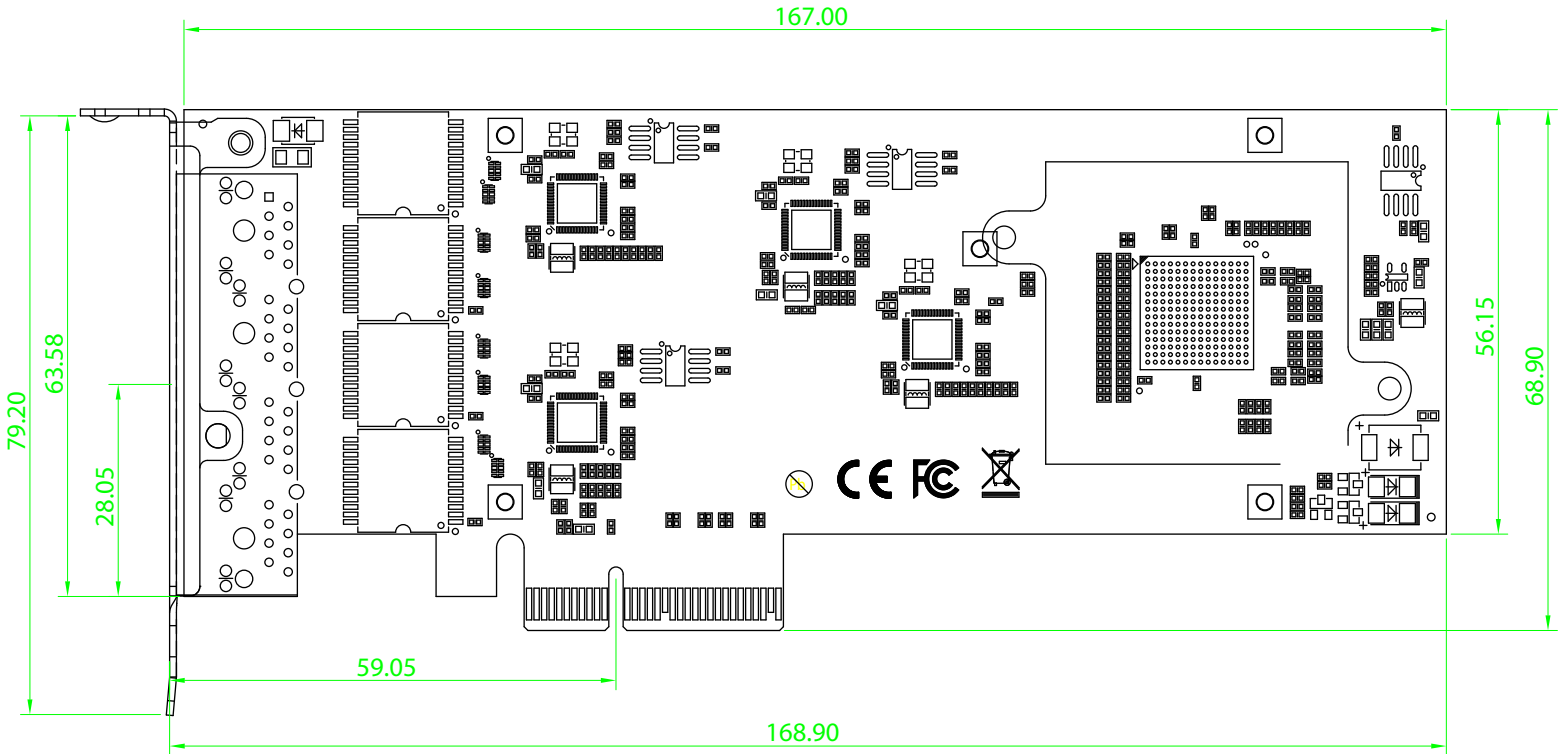

THIRD ANGLE PROJECTION

GENERAL NOTES

DIMENSIONS ARE IN MM - DO NOT SCALE
 THIS DOCUMENT CONTAINS CONFIDENTIAL,
 PROPRIETARY INFORMATION THAT IS
 PROPERTY OF STARTECH.COM

StarTech.com

PRODUCT ID	PR42GI-NETWORK-CARD		
DESCRIPTION	4-Port 2.5Gbps NBASE-T PCIe Network Card, Intel I225-V		
DO NOT SCALE	SHEET: 1 OF: 4	UPLOAD DATE: 5/09/2025	

THIRD ANGLE PROJECTION

GENERAL NOTES

DIMENSIONS ARE IN MM - DO NOT SCALE
 THIS DOCUMENT CONTAINS CONFIDENTIAL, PROPRIETARY INFORMATION THAT IS PROPERTY OF STARTECH.COM

PRODUCT ID	PR42GI-NETWORK-CARD (standard bracket detail)		
DESCRIPTION	4-Port 2.5Gbps NBASE-T PCIe Network Card, Intel I225-V		
DO NOT SCALE	SHEET: 2 OF 4	UPLOAD DATE: 5/09/2025	

THIRD ANGLE PROJECTION

GENERAL NOTES

DIMENSIONS ARE IN MM - DO NOT SCALE
 THIS DOCUMENT CONTAINS CONFIDENTIAL,
 PROPRIETARY INFORMATION THAT IS
 PROPERTY OF STARTECH.COM

PRODUCT ID	PR42GI-NETWORK-CARD (low profile bracket)		
DESCRIPTION	4-Port 2.5Gbps NBASE-T PCIe Network Card, Intel I225-V		
DO NOT SCALE	SHEET: 3 OF: 4	UPLOAD DATE: 5/09/2025	

THIRD ANGLE PROJECTION

GENERAL NOTES

DIMENSIONS ARE IN MM - DO NOT SCALE
 THIS DOCUMENT CONTAINS CONFIDENTIAL, PROPRIETARY INFORMATION THAT IS PROPERTY OF STARTECH.COM

PRODUCT ID	PR42GI-NETWORK-CARD (low profile bracket detail)		
DESCRIPTION	4-Port 2.5Gbps NBASE-T PCIe Network Card, Intel I225-V		
DO NOT SCALE	SHEET: 4 OF 4	UPLOAD DATE: 5/09/2025	