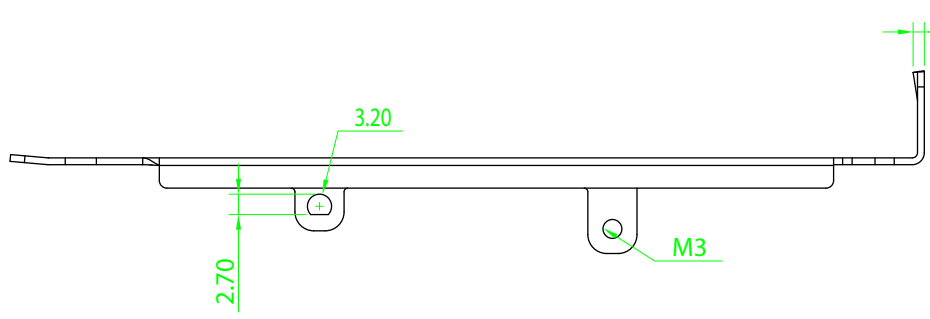

THIRD ANGLE PROJECTION

GENERAL NOTES

DIMENSIONS ARE IN MM - DO NOT SCALE
 THIS DOCUMENT CONTAINS CONFIDENTIAL,
 PROPRIETARY INFORMATION THAT IS
 PROPERTY OF STARTECH.COM

StarTech.com

PRODUCT ID	PR42GI-NETWORK-CARD		
DESCRIPTION	4-Port 2.5Gbps NBASE-T PCIe Network Card, Intel I225-V		
DO NOT SCALE	SHEET: 1 OF: 4	UPLOAD DATE: 5/09/2025	

THIRD ANGLE PROJECTION

GENERAL NOTES

DIMENSIONS ARE IN MM - DO NOT SCALE
 THIS DOCUMENT CONTAINS CONFIDENTIAL, PROPRIETARY INFORMATION THAT IS PROPERTY OF STARTECH.COM

PRODUCT ID	PR42GI-NETWORK-CARD (standard bracket detail)		
DESCRIPTION	4-Port 2.5Gbps NBASE-T PCIe Network Card, Intel I225-V		
DO NOT SCALE	SHEET: 2 OF 4	UPLOAD DATE: 5/09/2025	

THIRD ANGLE PROJECTION

GENERAL NOTES

DIMENSIONS ARE IN MM - DO NOT SCALE
 THIS DOCUMENT CONTAINS CONFIDENTIAL,
 PROPRIETARY INFORMATION THAT IS
 PROPERTY OF STARTECH.COM

PRODUCT ID	PR42GI-NETWORK-CARD (low profile bracket)		
DESCRIPTION	4-Port 2.5Gbps NBASE-T PCIe Network Card, Intel I225-V		
DO NOT SCALE	SHEET: 3 OF: 4	UPLOAD DATE: 5/09/2025	

THIRD ANGLE PROJECTION

GENERAL NOTES

DIMENSIONS ARE IN MM - DO NOT SCALE
 THIS DOCUMENT CONTAINS CONFIDENTIAL, PROPRIETARY INFORMATION THAT IS PROPERTY OF STARTECH.COM

PRODUCT ID	PR42GI-NETWORK-CARD (low profile bracket detail)		
DESCRIPTION	4-Port 2.5Gbps NBASE-T PCIe Network Card, Intel I225-V		
DO NOT SCALE	SHEET: 4 OF 4	UPLOAD DATE: 5/09/2025	