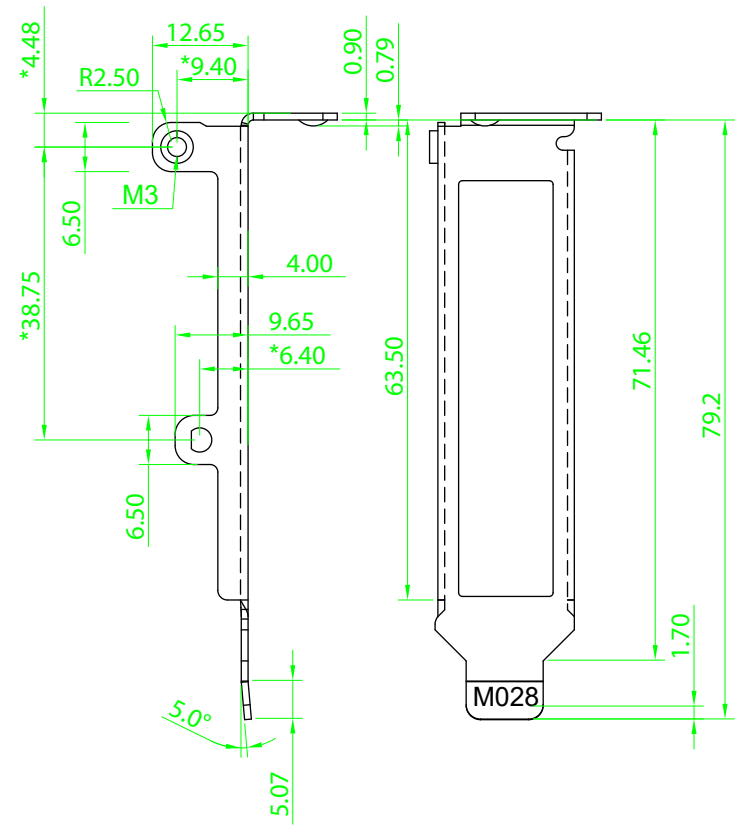

THIRD ANGLE PROJECTION

GENERAL NOTES

DIMENSIONS ARE IN MM - DO NOT SCALE
 THIS DOCUMENT CONTAINS CONFIDENTIAL, PROPRIETARY INFORMATION THAT IS PROPERTY OF STARTECH.COM

PRODUCT ID	PR42GI-NETWORK-CARD (standard bracket detail)		
DESCRIPTION	4-Port 2.5Gbps NBASE-T PCIe Network Card, Intel I225-V		
DO NOT SCALE	SHEET: 2 OF 4	UPLOAD DATE: 5/09/2025	

THIRD ANGLE PROJECTION

GENERAL NOTES

DIMENSIONS ARE IN MM - DO NOT SCALE
 THIS DOCUMENT CONTAINS CONFIDENTIAL,
 PROPRIETARY INFORMATION THAT IS
 PROPERTY OF STARTECH.COM

PRODUCT ID	PR42GI-NETWORK-CARD (low profile bracket)		
DESCRIPTION	4-Port 2.5Gbps NBASE-T PCIe Network Card, Intel I225-V		
DO NOT SCALE	SHEET: 3 OF: 4	UPLOAD DATE: 5/09/2025	

THIRD ANGLE PROJECTION

GENERAL NOTES

DIMENSIONS ARE IN MM - DO NOT SCALE
 THIS DOCUMENT CONTAINS CONFIDENTIAL, PROPRIETARY INFORMATION THAT IS PROPERTY OF STARTECH.COM

PRODUCT ID	PR42GI-NETWORK-CARD (low profile bracket detail)		
DESCRIPTION	4-Port 2.5Gbps NBASE-T PCIe Network Card, Intel I225-V		
DO NOT SCALE	SHEET: 4 OF 4	UPLOAD DATE: 5/09/2025	