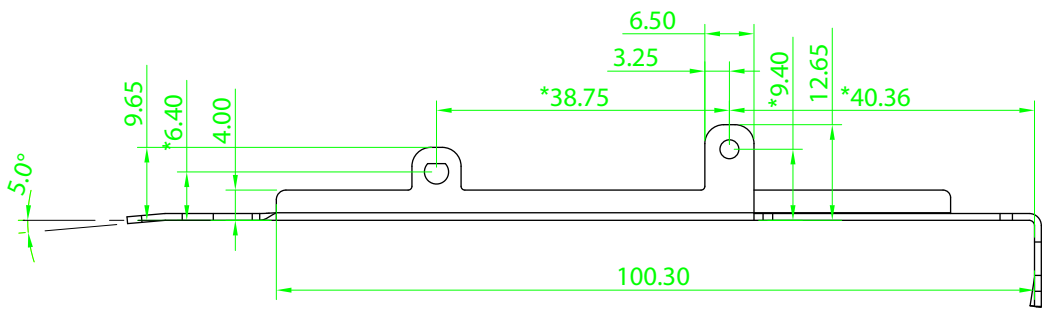

THIRD ANGLE PROJECTION

GENERAL NOTES

DIMENSIONS ARE IN MM - DO NOT SCALE
 THIS DOCUMENT CONTAINS CONFIDENTIAL,
 PROPRIETARY INFORMATION THAT IS
 PROPERTY OF STARTECH.COM

StarTech.com

PRODUCT ID	PR42GI-NETWORK-CARD		
DESCRIPTION	4-Port 2.5Gbps NBASE-T PCIe Network Card, Intel I225-V		
DO NOT SCALE	SHEET: 1 OF: 4	UPLOAD DATE: 5/09/2025	

THIRD ANGLE PROJECTION

GENERAL NOTES

DIMENSIONS ARE IN MM - DO NOT SCALE
 THIS DOCUMENT CONTAINS CONFIDENTIAL, PROPRIETARY INFORMATION THAT IS PROPERTY OF STARTECH.COM

PRODUCT ID	PR42GI-NETWORK-CARD (standard bracket detail)		
DESCRIPTION	4-Port 2.5Gbps NBASE-T PCIe Network Card, Intel I225-V		
DO NOT SCALE	SHEET: 2 OF 4	UPLOAD DATE: 5/09/2025	

THIRD ANGLE PROJECTION

GENERAL NOTES

DIMENSIONS ARE IN MM - DO NOT SCALE
 THIS DOCUMENT CONTAINS CONFIDENTIAL,
 PROPRIETARY INFORMATION THAT IS
 PROPERTY OF STARTECH.COM

PRODUCT ID	PR42GI-NETWORK-CARD (low profile bracket)		
DESCRIPTION	4-Port 2.5Gbps NBASE-T PCIe Network Card, Intel I225-V		
DO NOT SCALE	SHEET: 3 OF: 4	UPLOAD DATE: 5/09/2025	

THIRD ANGLE PROJECTION

GENERAL NOTES

DIMENSIONS ARE IN MM - DO NOT SCALE
 THIS DOCUMENT CONTAINS CONFIDENTIAL, PROPRIETARY INFORMATION THAT IS PROPERTY OF STARTECH.COM

PRODUCT ID	PR42GI-NETWORK-CARD (low profile bracket detail)		
DESCRIPTION	4-Port 2.5Gbps NBASE-T PCIe Network Card, Intel I225-V		
DO NOT SCALE	SHEET: 4 OF 4	UPLOAD DATE: 5/09/2025	