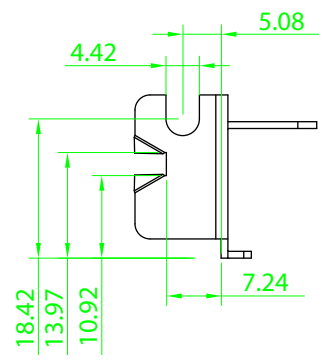

THIRD ANGLE PROJECTION

GENERAL NOTES

DIMENSIONS ARE IN MM - DO NOT SCALE
 THIS DOCUMENT CONTAINS CONFIDENTIAL,
 PROPRIETARY INFORMATION THAT IS
 PROPERTY OF STARTECH.COM

StarTech.com

PRODUCT ID	PR42GI-NETWORK-CARD		
DESCRIPTION	4-Port 2.5Gbps NBASE-T PCIe Network Card, Intel I225-V		
DO NOT SCALE	SHEET: 1 OF: 4	UPLOAD DATE: 5/09/2025	

THIRD ANGLE PROJECTION

GENERAL NOTES

DIMENSIONS ARE IN MM - DO NOT SCALE
 THIS DOCUMENT CONTAINS CONFIDENTIAL, PROPRIETARY INFORMATION THAT IS PROPERTY OF STARTECH.COM

PRODUCT ID	PR42GI-NETWORK-CARD (standard bracket detail)		
DESCRIPTION	4-Port 2.5Gbps NBASE-T PCIe Network Card, Intel I225-V		
DO NOT SCALE	SHEET: 2 OF 4	UPLOAD DATE: 5/09/2025	

THIRD ANGLE PROJECTION

GENERAL NOTES

DIMENSIONS ARE IN MM - DO NOT SCALE
 THIS DOCUMENT CONTAINS CONFIDENTIAL,
 PROPRIETARY INFORMATION THAT IS
 PROPERTY OF STARTECH.COM

PRODUCT ID	PR42GI-NETWORK-CARD (low profile bracket)		
DESCRIPTION	4-Port 2.5Gbps NBASE-T PCIe Network Card, Intel I225-V		
DO NOT SCALE	SHEET: 3 OF: 4	UPLOAD DATE: 5/09/2025	

THIRD ANGLE PROJECTION

GENERAL NOTES

DIMENSIONS ARE IN MM - DO NOT SCALE
 THIS DOCUMENT CONTAINS CONFIDENTIAL, PROPRIETARY INFORMATION THAT IS PROPERTY OF STARTECH.COM

PRODUCT ID	PR42GI-NETWORK-CARD (low profile bracket detail)		
DESCRIPTION	4-Port 2.5Gbps NBASE-T PCIe Network Card, Intel I225-V		
DO NOT SCALE	SHEET: 4 OF 4	UPLOAD DATE: 5/09/2025	