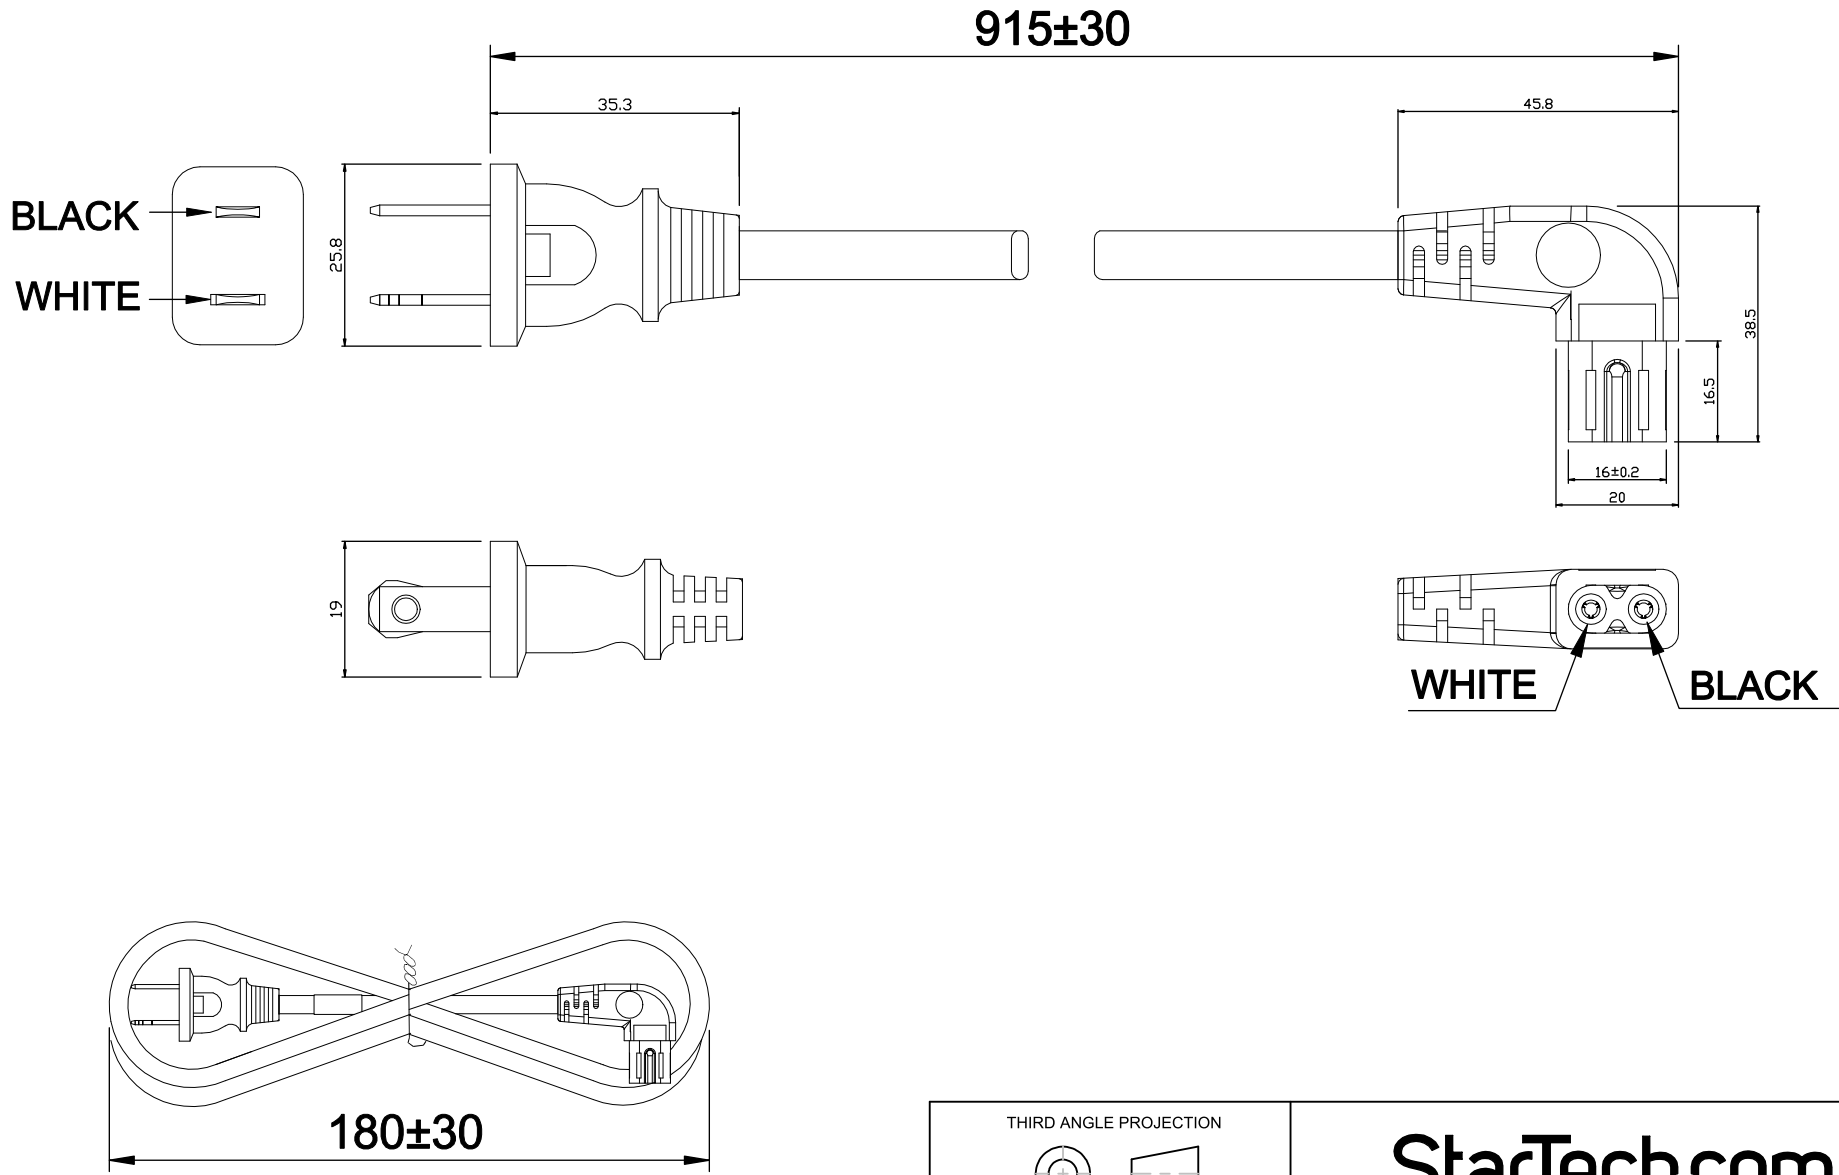

8 7 6 5 4 3 2 1

F
E
D
C
B
A

THIRD ANGLE PROJECTION

GENERAL NOTES

DIMENSIONS ARE IN MM - DO NOT SCALE

THIS DOCUMENT CONTAINS CONFIDENTIAL, PROPRIETARY INFORMATION THAT IS PROPERTY OF STARTECH.COM

StarTech.com

PRODUCT ID	PXT101NB-STRA-3F		
DESCRIPTION	3ft (91cm) Laptop Power Cord, NEMA 1-15P to Right Angle C7 7A 125V, 18AWG		
DO NOT SCALE	SHEET: 1 OF: 1	UPLOAD DATE: 1/07/2026	

8 7 6 5 4 3 2 1