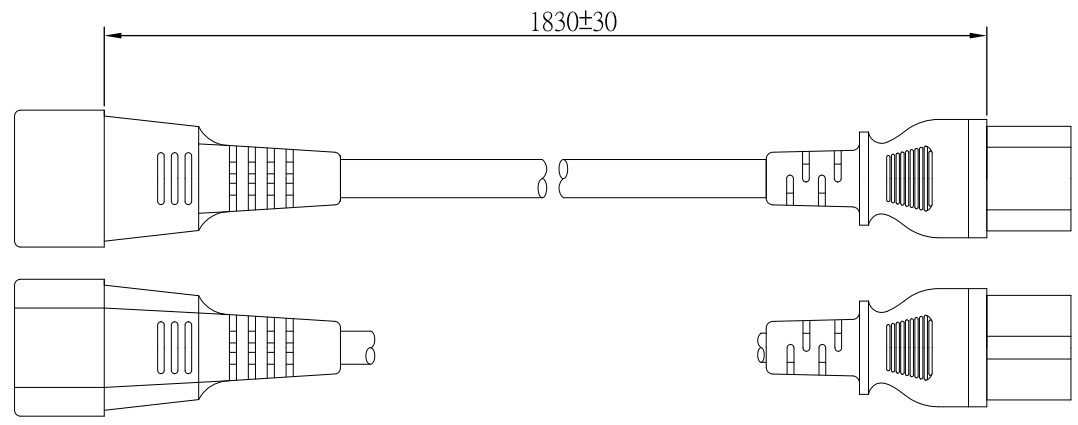

B

B

A

A

\* RoHS Compliant

PLUG TYPE	EL-705 (IEC 60320/C14)
CONNECTOR	EL-701C (IEC60320/C15)
CABLE TYPE	SJT
COLOR	BLACK
# OF CONDUCTORS	3
WIRE SIZE	14AWG
OVERALL LENGTH	1,830mm ± 30mm
OUTER DIAMETER	9.3mm ± 0.15mm
TEMPERATURE	105°C
AMPERAGE RATING	15A
VOLTAGE RATING	250V

# StarTech.com

PRODUCT ID	PXTC14C156		
DESCRIPTION	6 ft 14 AWG Computer Power Cord - IEC C14 to IEC C15		
<b>DO NOT SCALE</b>	<b>SHEET: 1 OF: 1</b>	<b>UPLOAD DATE: 10/28/2021</b>	

8

7

6

5

4

3