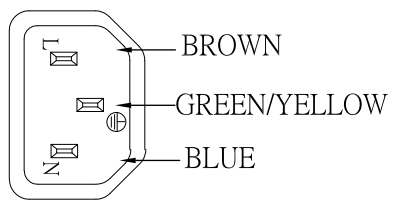

F

F

E

E

D

D

C

C

B

B

A

A

\* RoHS Compliant

PLUG TYPE	EL-705 (IEC 60320/C14)
CONNECTOR	EL-701C (IEC60320/C15)
CABLE TYPE	SJT
COLOR	BLACK
# OF CONDUCTORS	3
WIRE SIZE	14AWG
OVERALL LENGTH	1,830mm ± 30mm
OUTER DIAMETER	9.3mm ± 0.15mm
TEMPERATURE	105°C
AMPERAGE RATING	15A
VOLTAGE RATING	250V